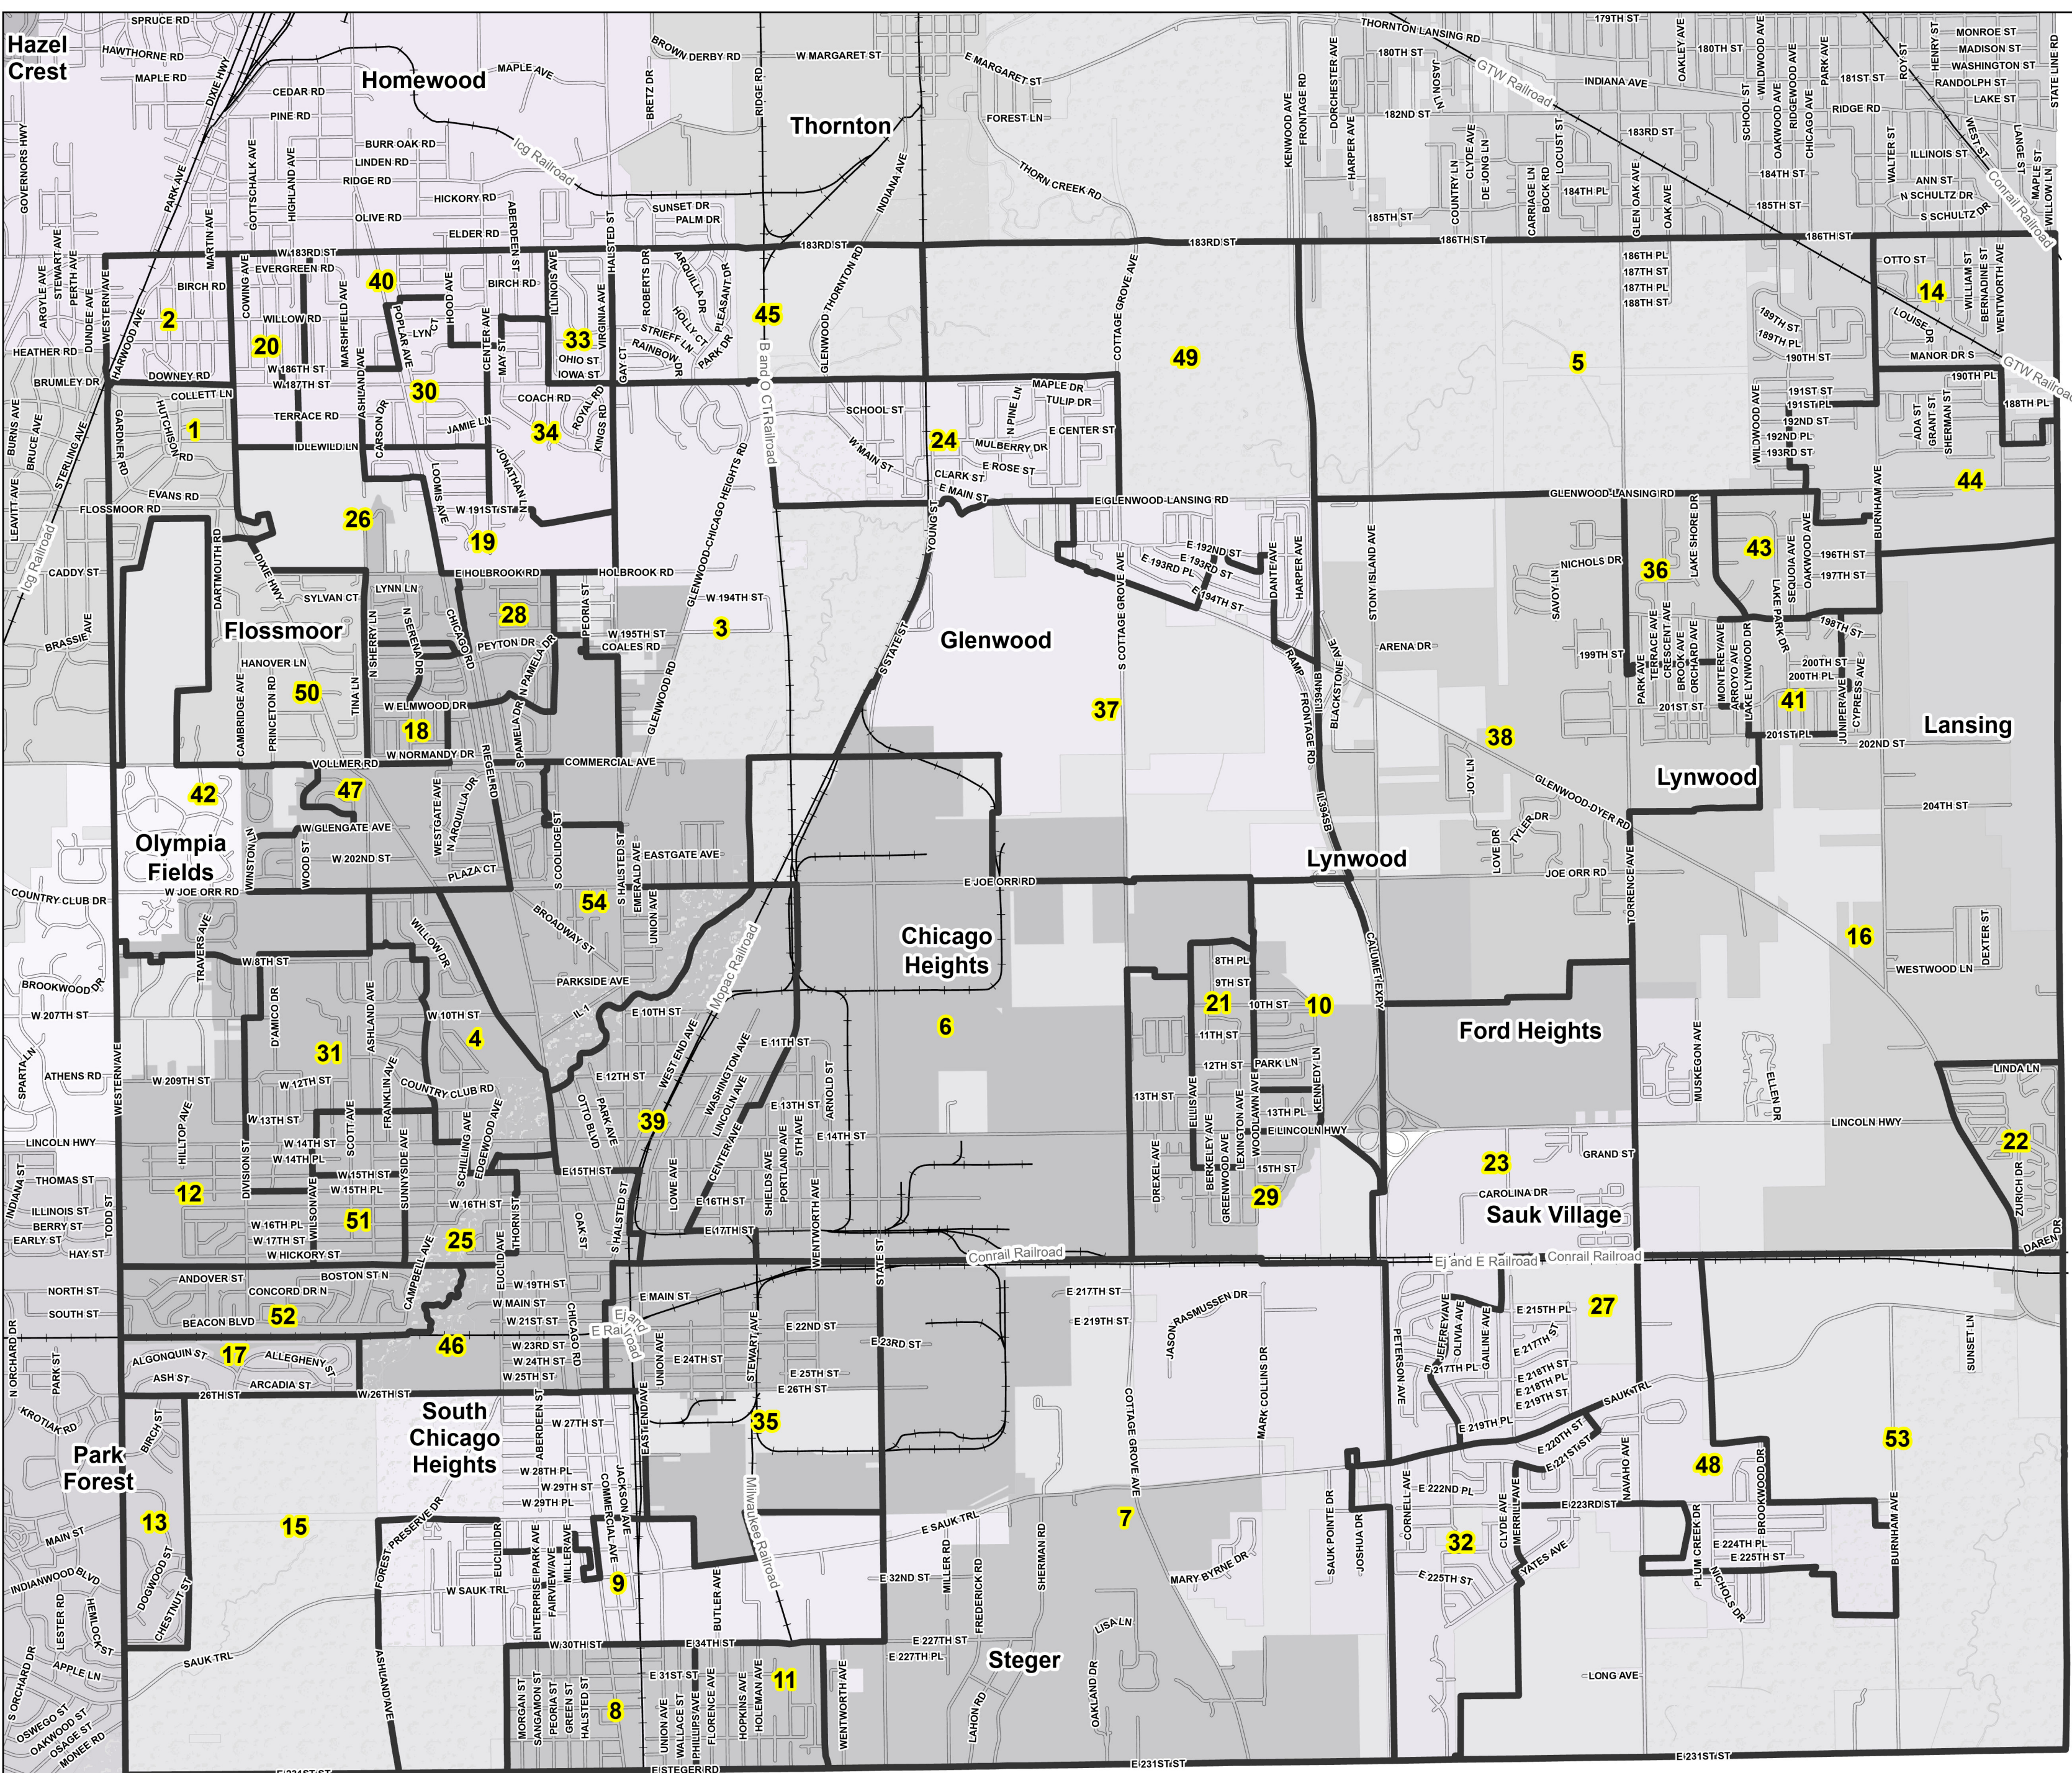

BLOOM Township

County Inset

-  Precincts
-  Railroad
-  Forest Preserve
-  Municipality

Streets, Railroad Lines, Forest Preserve and Municipality Boundaries provided by the Cook County Department of Geographic Information Systems.

Cook County Clerk's Office
 Clerk Karen A. Yarbrough
cookcountyclerk.il.gov

Precinct Boundaries: Updated 2022