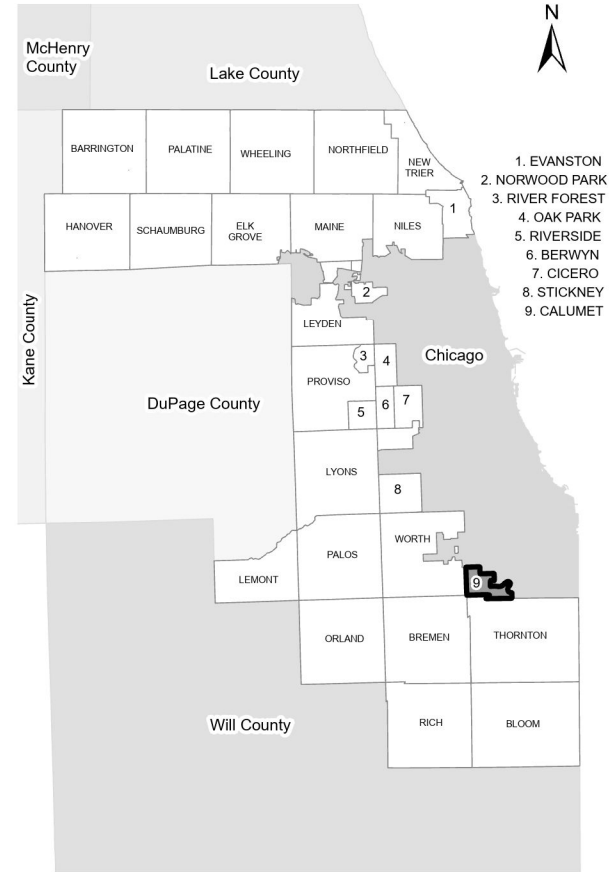

# CALUMET Township

## County Inset

- Precincts
- Railroad
- Forest Preserve
- Municipality

Streets, Railroad Lines, Forest Preserve and Municipality Boundaries provided by the Cook County Department of Geographic Information Systems.

**Cook County Clerk's Office**  
 Clerk Karen A. Yarbrough  
[cookcountyclerk.il.gov](http://cookcountyclerk.il.gov)

Precinct Boundaries: Updated 2022