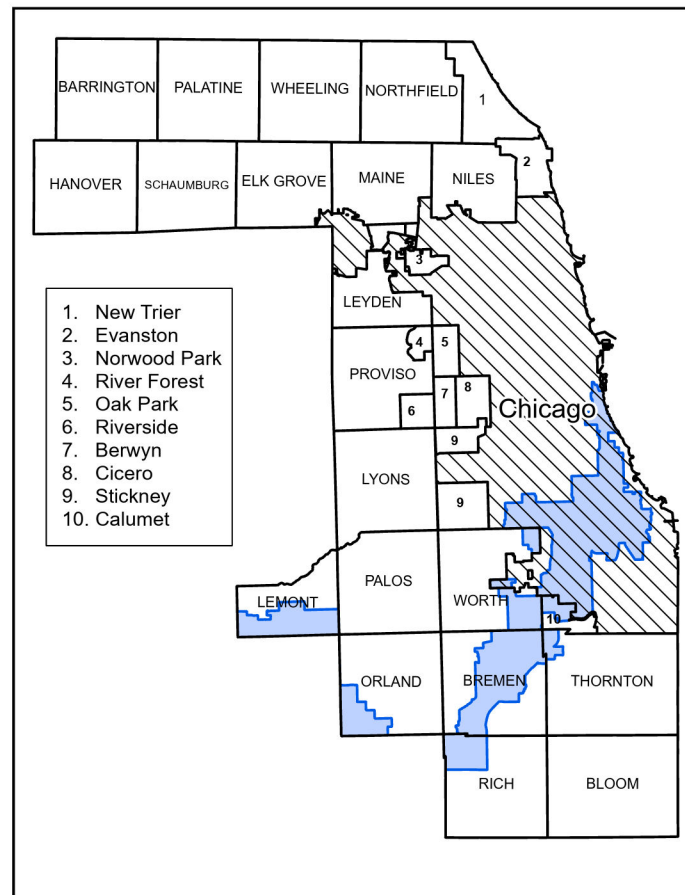

# Congressional District 1 Cook County, IL

## Township and Precinct Number

- BRE = Bremen
- CAL = Calumet
- LMT = Lemont
- ORD = Orland
- RIH = Rich
- THTN = Thornton
- WTH = Worth

- Township Boundary
- Precinct Boundary
- Major Roads