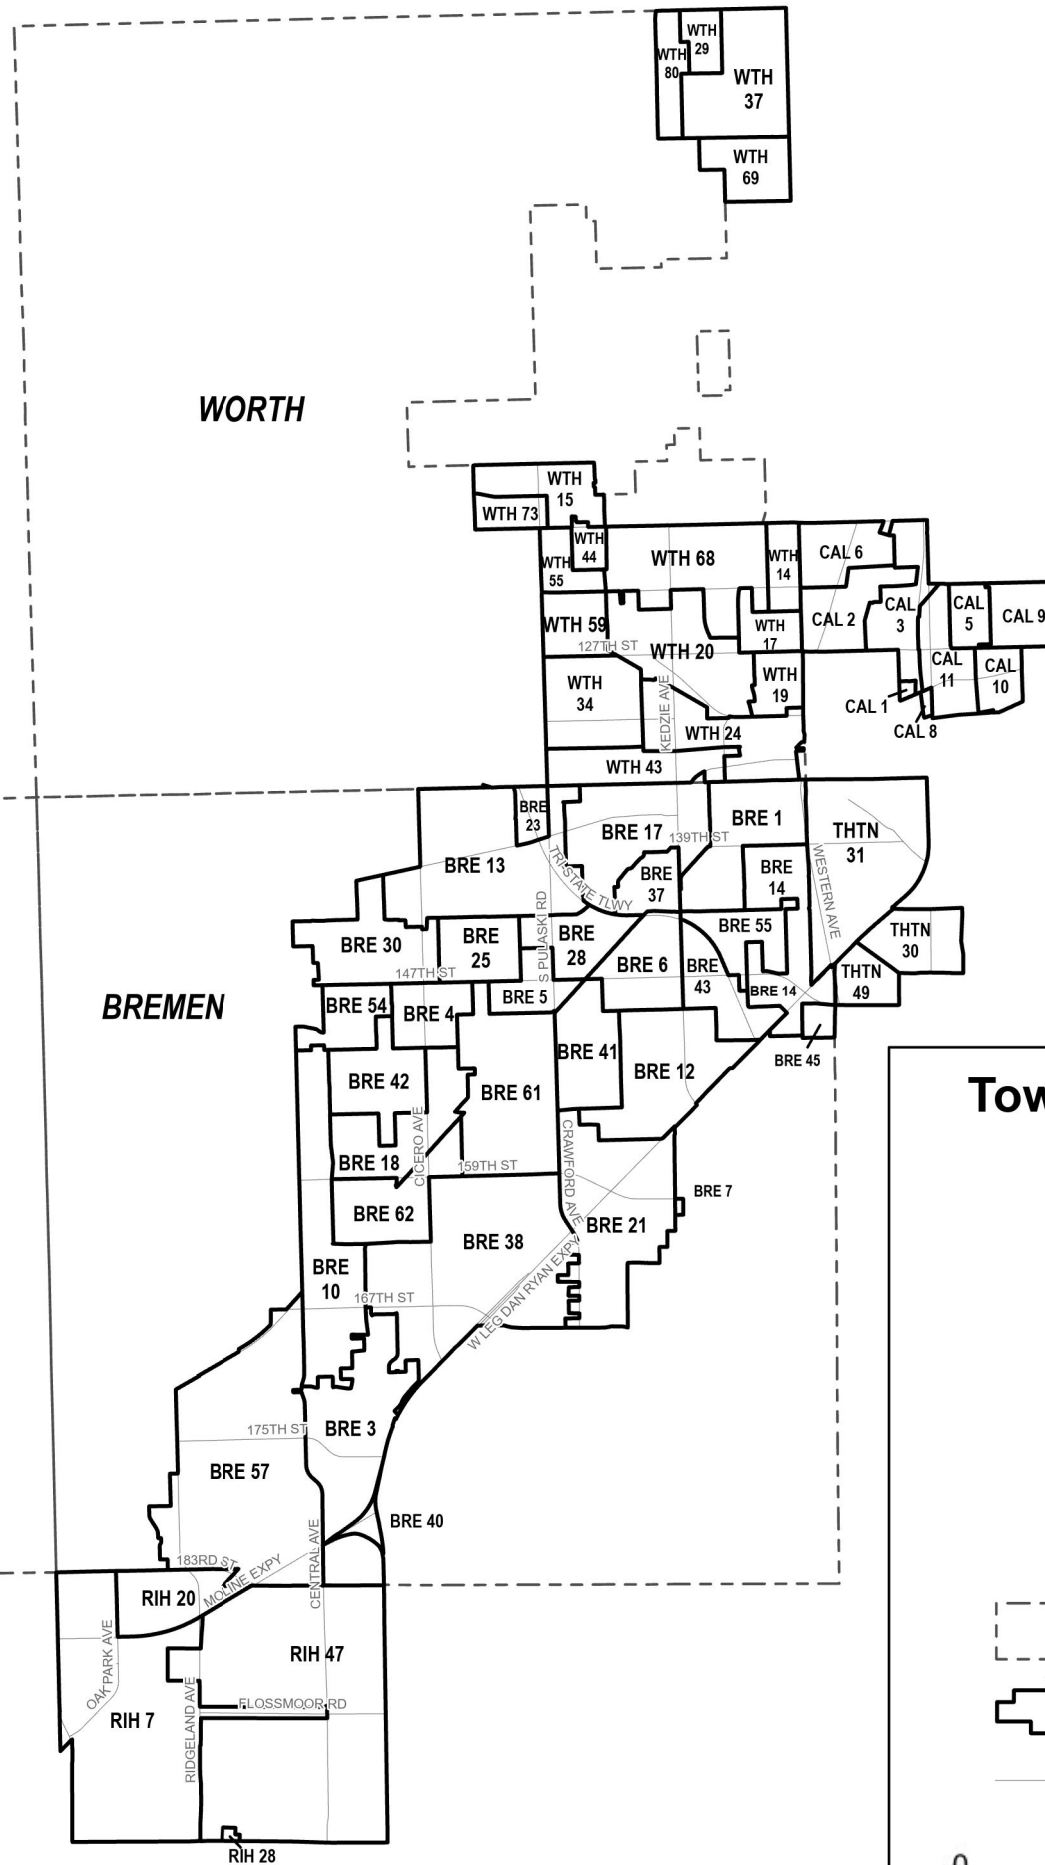

# Congressional District 1 Cook County, IL

## Township and Precinct Number

- BRE = Bremen
- CAL = Calumet
- LMT = Lemont
- ORD = Orland
- RIH = Rich
- THTN = Thornton
- WTH = Worth

- Township Boundary
- Precinct Boundary
- Major Roads