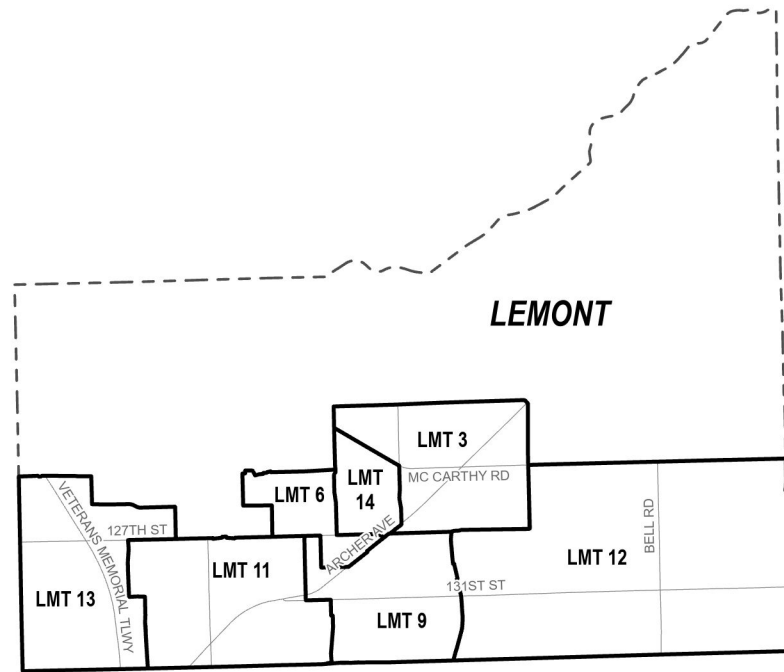

# Congressional District 1 Cook County, IL

## Township and Precinct Number

- BRE = Bremen
- CAL = Calumet
- LMT = Lemont
- ORD = Orland
- RIH = Rich
- THTN = Thornton
- WTH = Worth

- Township Boundary
- Precinct Boundary
- Major Roads