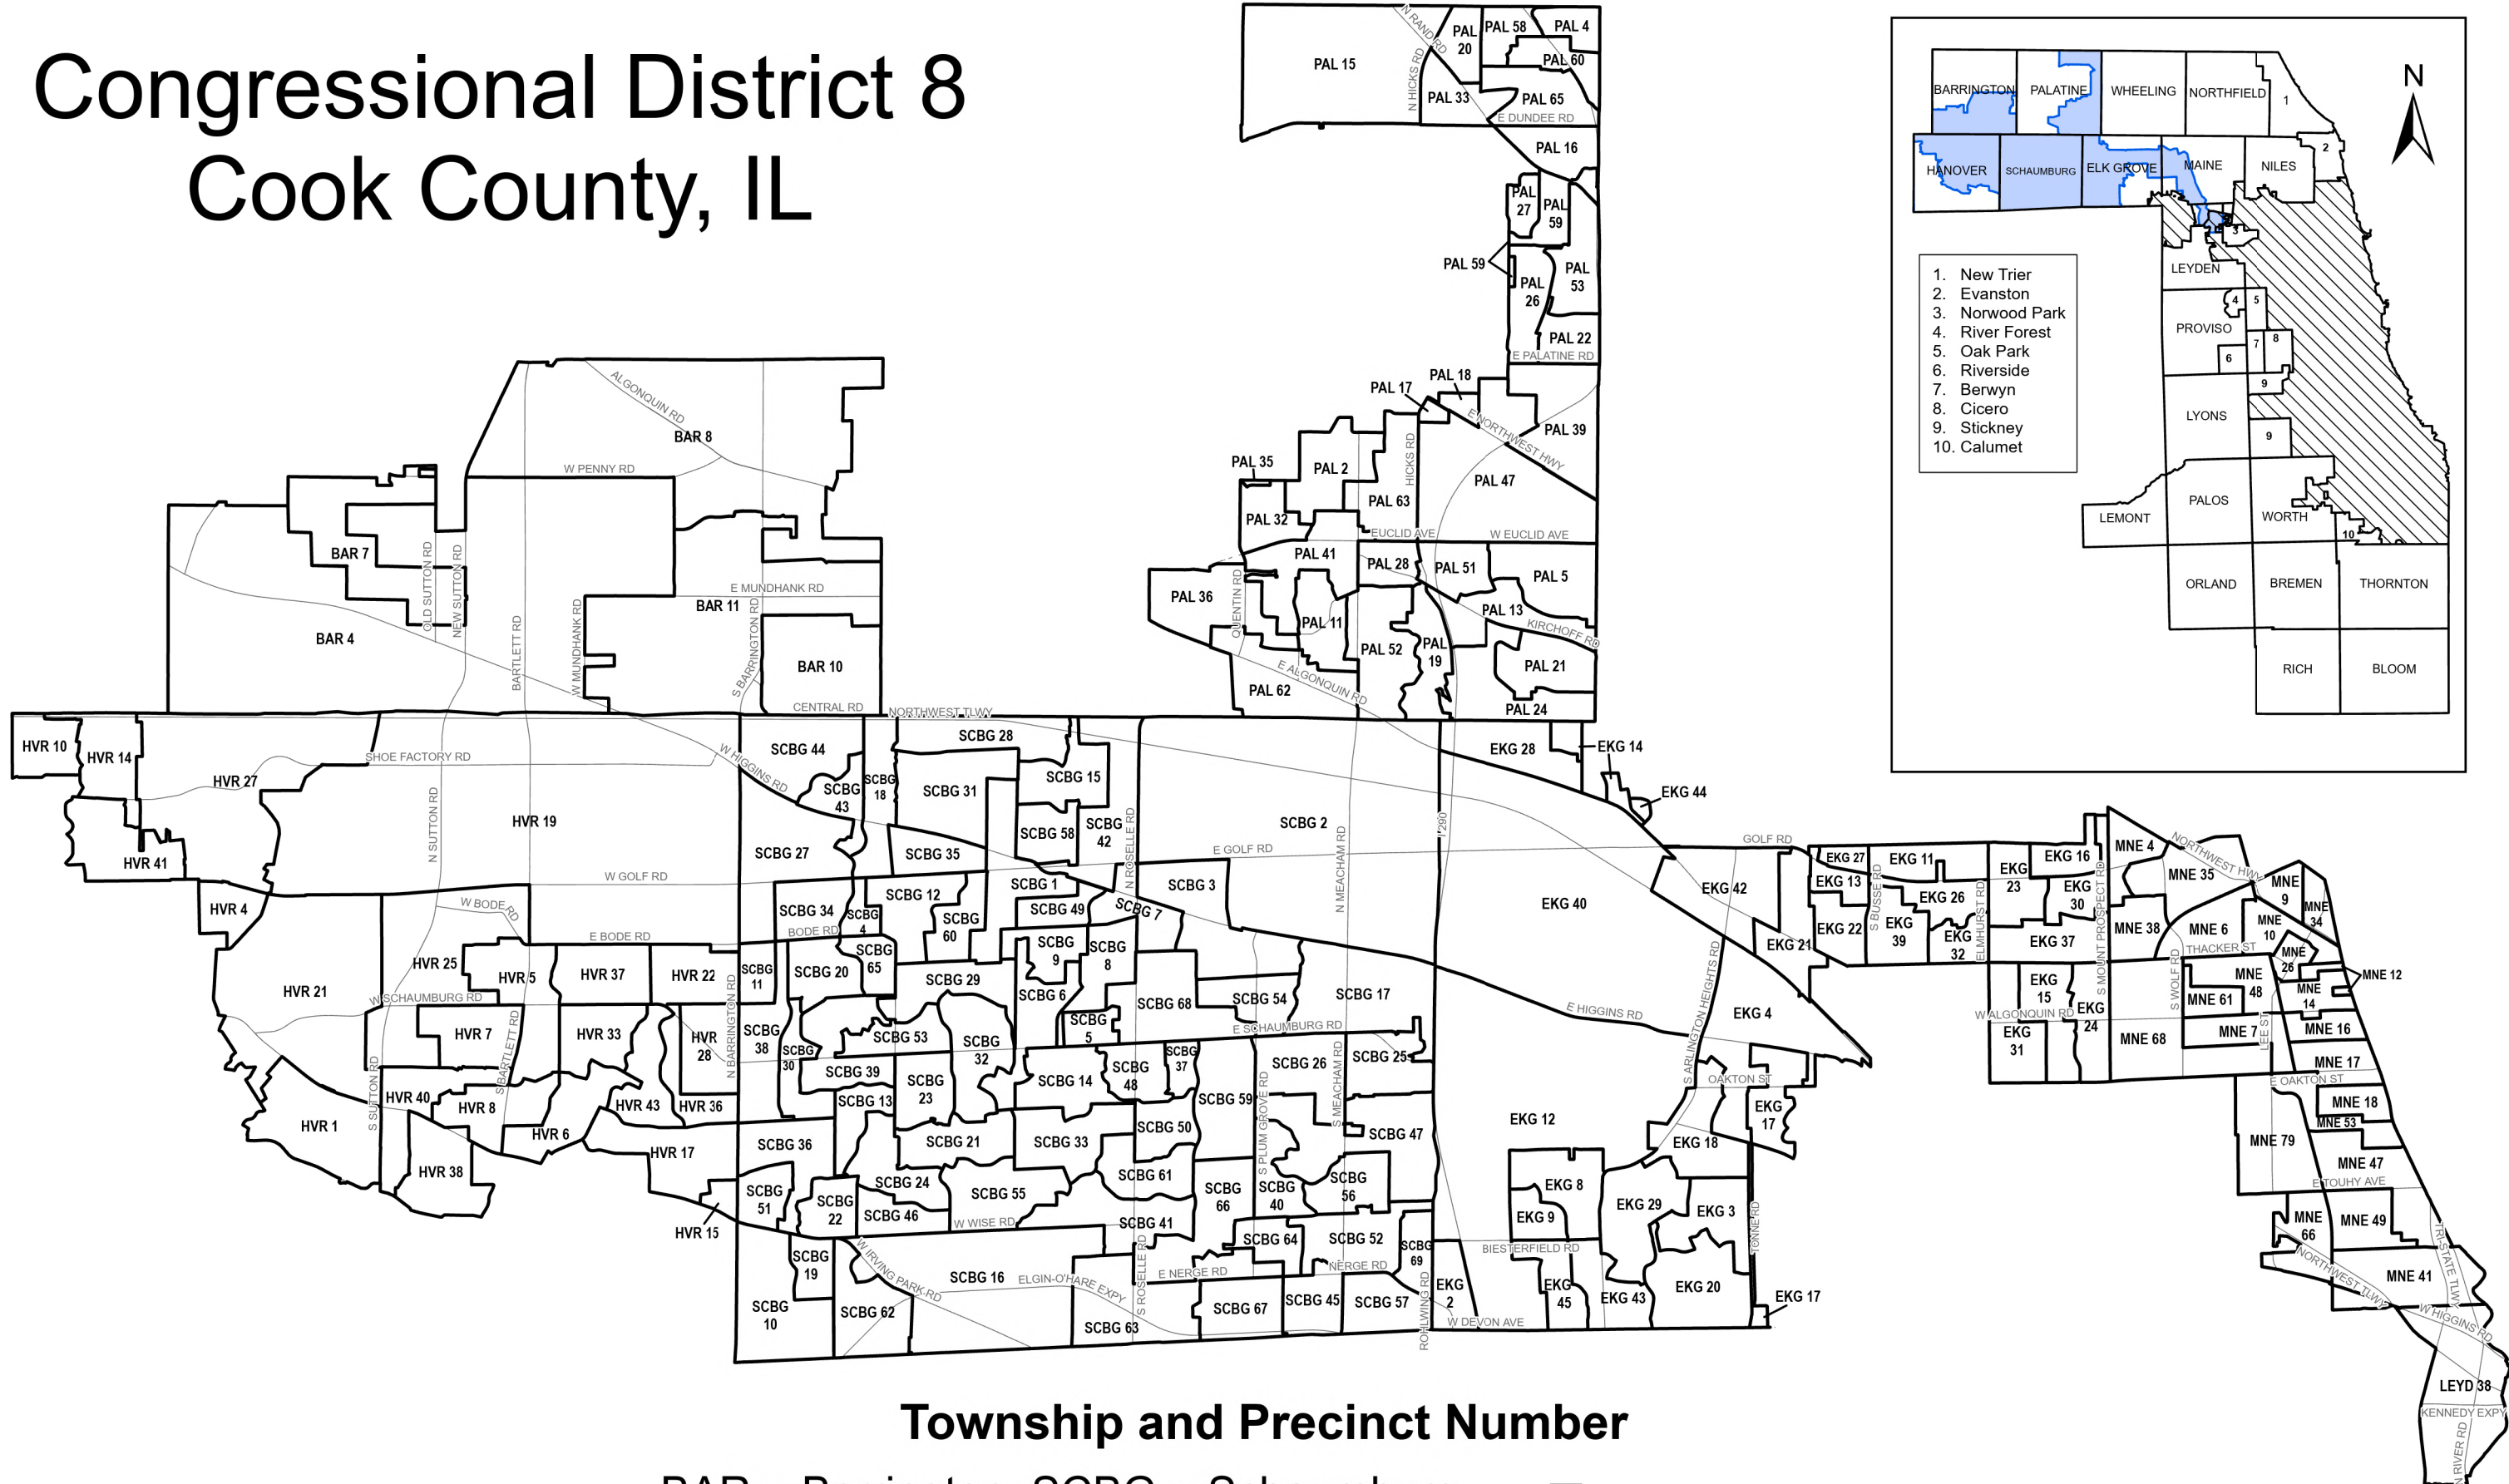

# Congressional District 8

## Cook County, IL

### Township and Precinct Number

BAR = Barrington  
 EKG = Elk Grove  
 HVR = Hanover  
 SCBG = Schaumburg  
 MNE = Maine  
 LEYD = Leyden  
 PAL = Palatine

Precinct Boundary  
 Major Roads

**Cook County Clerk's Office**  
 Clerk Karen A. Yarbrough  
[cookcountyclerk.il.gov](http://cookcountyclerk.il.gov)