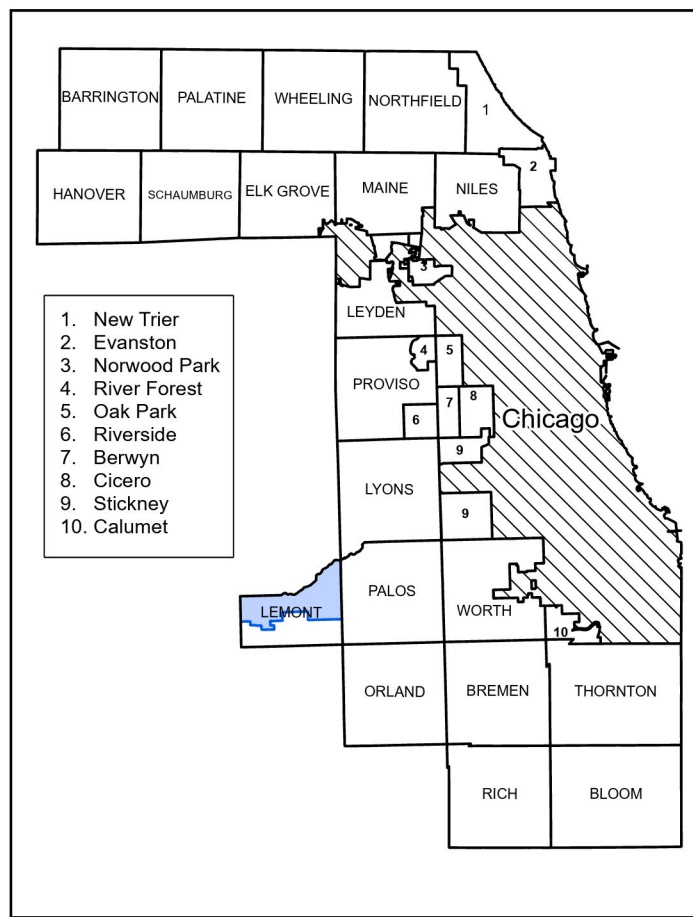

# Congressional District 11 Cook County, IL

**Township and Precinct Number**

LMT = Lemont

Precinct Boundary

Major Roads