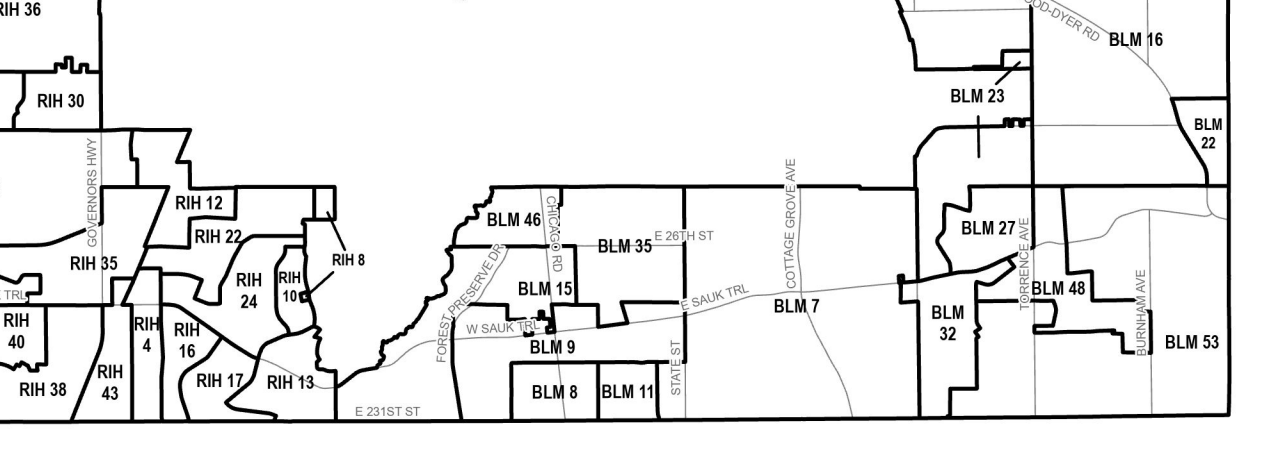

Cook County Board Commissioner District 6

Township and Precinct Number
 BLM = Bloom BRE = Bremen LYN = Lyons
 ORD = Orland PLS = Palos RIH = Rich
 THTN = Thornton WTH = Worth
 Precinct Boundary
 Major Roads