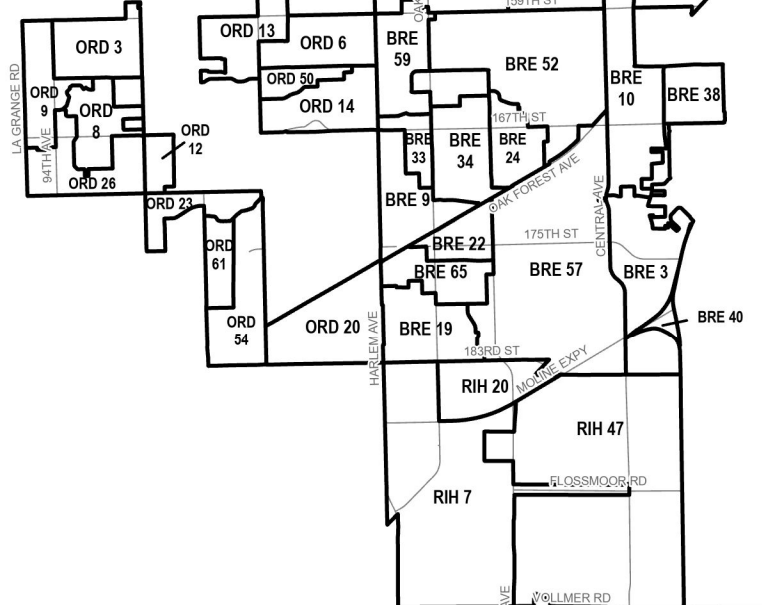

Cook County Board Commissioner District 6

Township and Precinct Number
 BLM = Bloom BRE = Bremen LYN = Lyons
 ORD = Orland PLS = Palos RIH = Rich
 THTN = Thornton WTH = Worth
 Precinct Boundary
 Major Roads