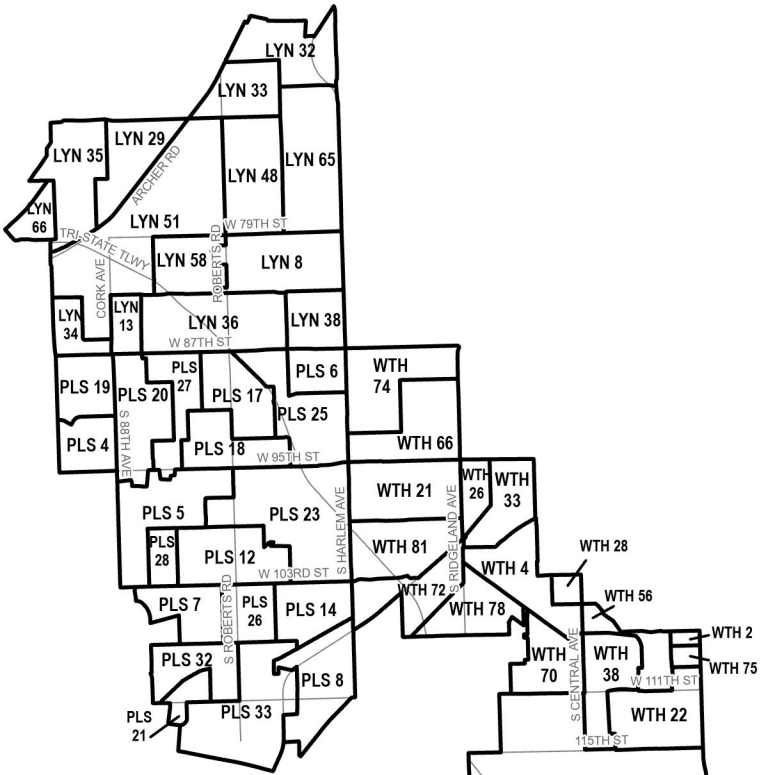

Cook County Board Commissioner District 6

Township and Precinct Number
 BLM = Bloom BRE = Bremen LYN = Lyons
 ORD = Orland PLS = Palos RIH = Rich
 THTN = Thornton WTH = Worth
 Precinct Boundary
 Major Roads