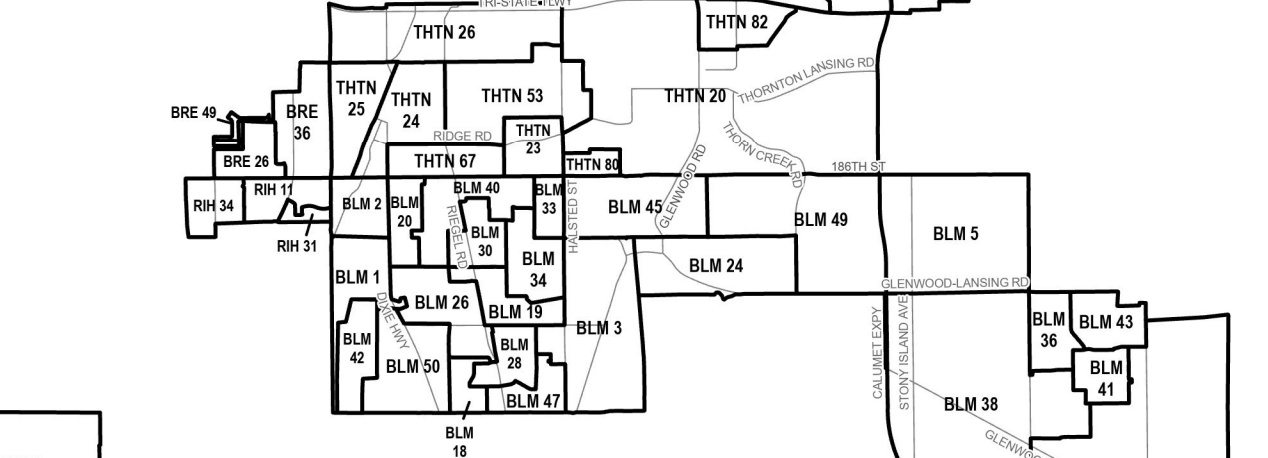

Cook County Board Commissioner District 6

Township and Precinct Number
 BLM = Bloom BRE = Bremen LYN = Lyons
 ORD = Orland PLS = Palos RIH = Rich
 THTN = Thornton WTH = Worth
 Precinct Boundary
 Major Roads