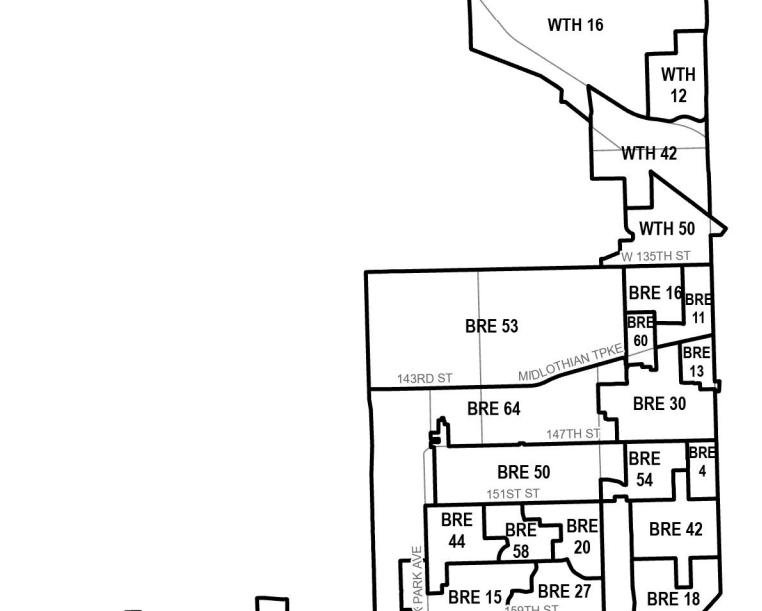

Cook County Board Commissioner District 6

Township and Precinct Number
 BLM = Bloom BRE = Bremen LYN = Lyons
 ORD = Orland PLS = Palos RIH = Rich
 THTN = Thornton WTH = Worth
 Precinct Boundary
 Major Roads