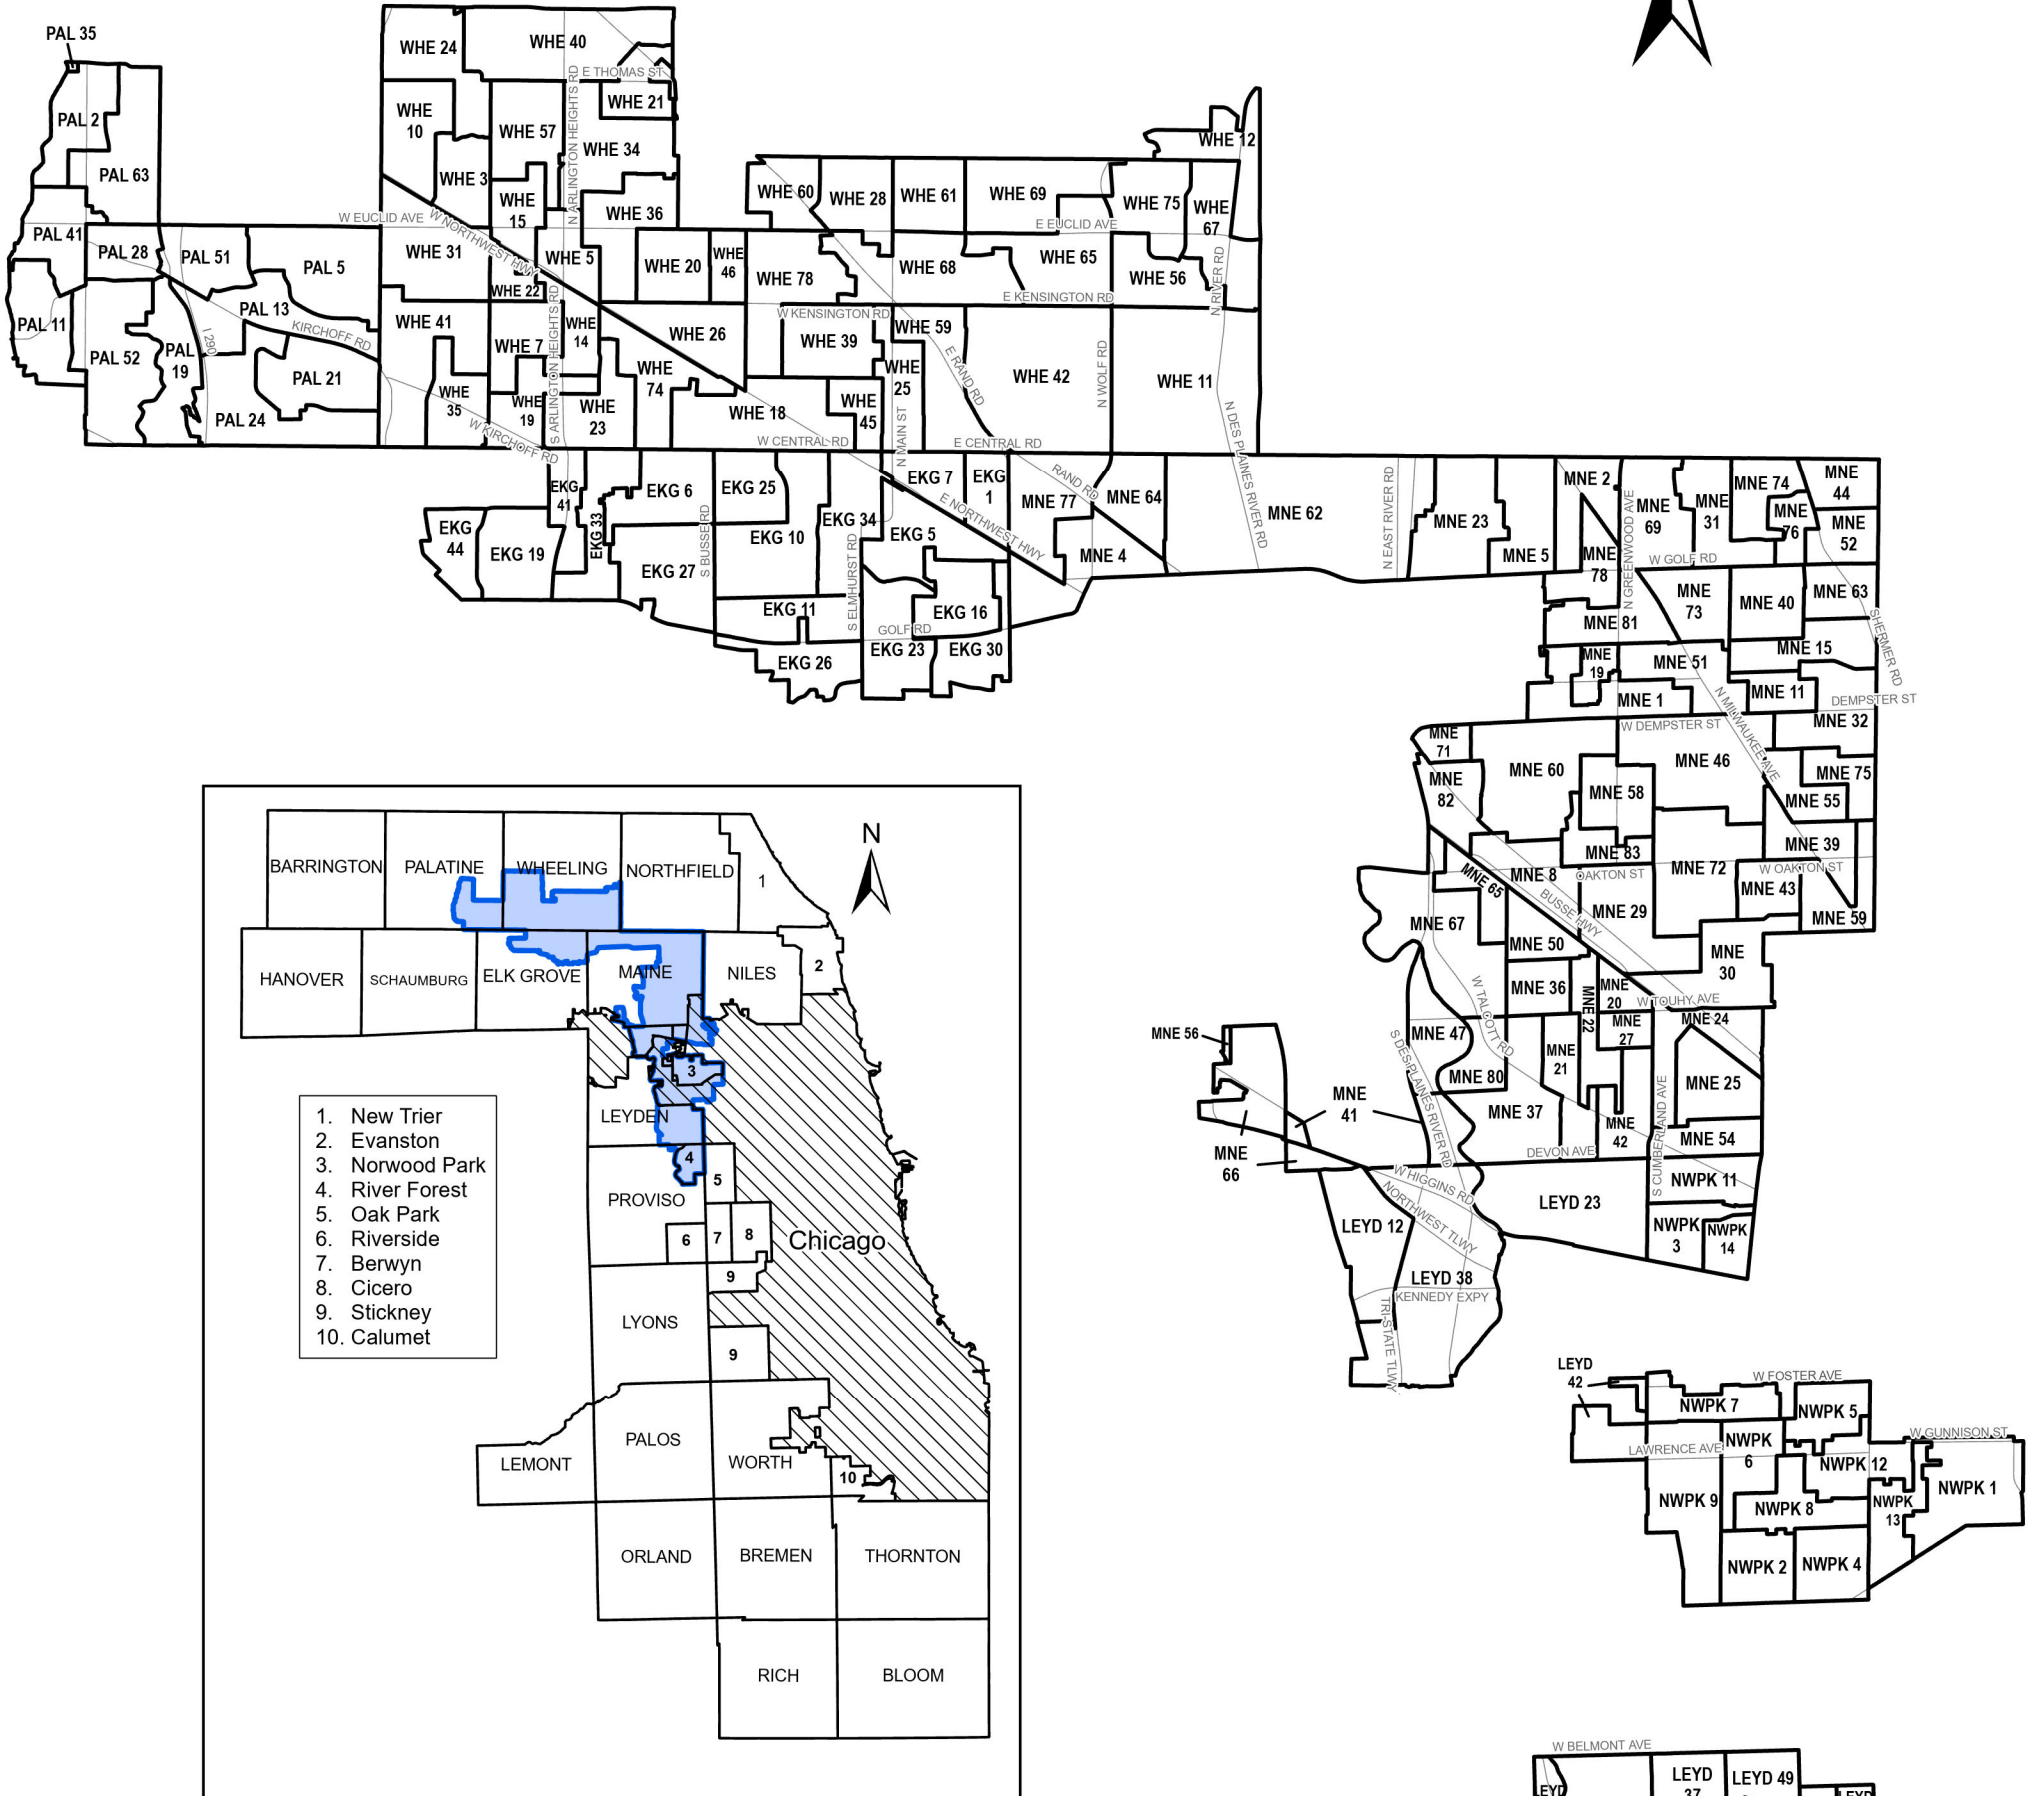

# Cook County Board Commissioner District 9

**Township and Precinct Number**

EKG = Elk Grove   LEYD = Leyden   MNE = Maine  
 PAL = Palatine   PRV = Proviso   WHE = Wheeling  
 NWPK = Norwood Park

 Precinct Boundary  
 Major Roads

**Cook County Clerk's Office**  
 Clerk Karen A. Yarbrough  
[cookcountyclerk.il.gov](http://cookcountyclerk.il.gov)

October 2023