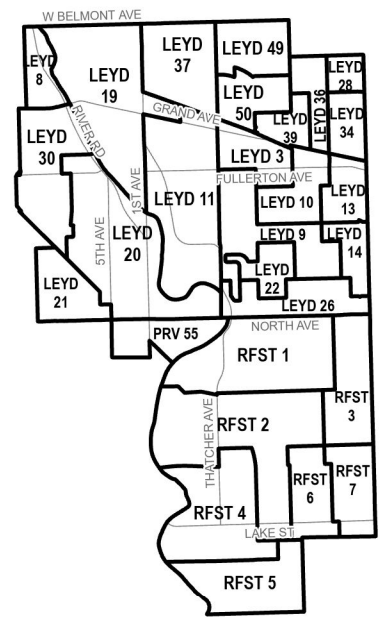

# Cook County Board Commissioner District 9

**Township and Precinct Number**

EKG = Elk Grove   LEYD = Leyden   MNE = Maine  
 PAL = Palatine   PRV = Proviso   WHE = Wheeling  
 NWPK = Norwood Park

 Precinct Boundary  
 Major Roads