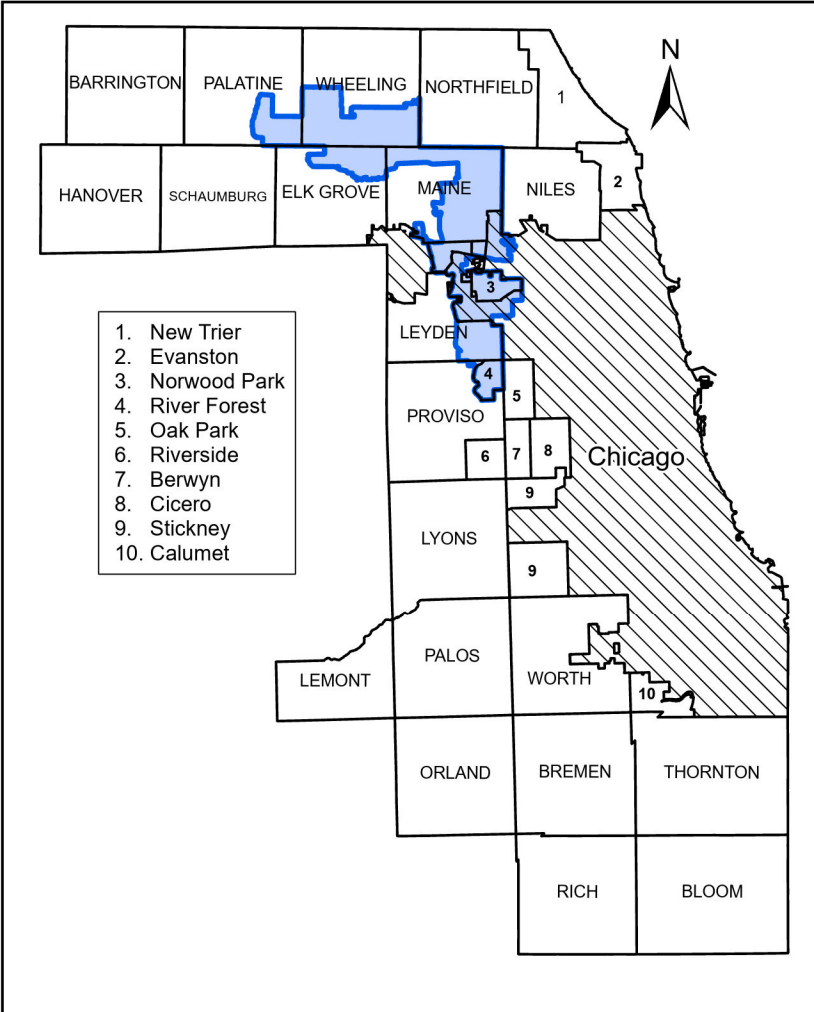

# Cook County Board Commissioner District 9

**Township and Precinct Number**

EKG = Elk Grove   LEYD = Leyden   MNE = Maine  
 PAL = Palatine   PRV = Proviso   WHE = Wheeling  
 NWPK = Norwood Park

 Precinct Boundary  
 Major Roads