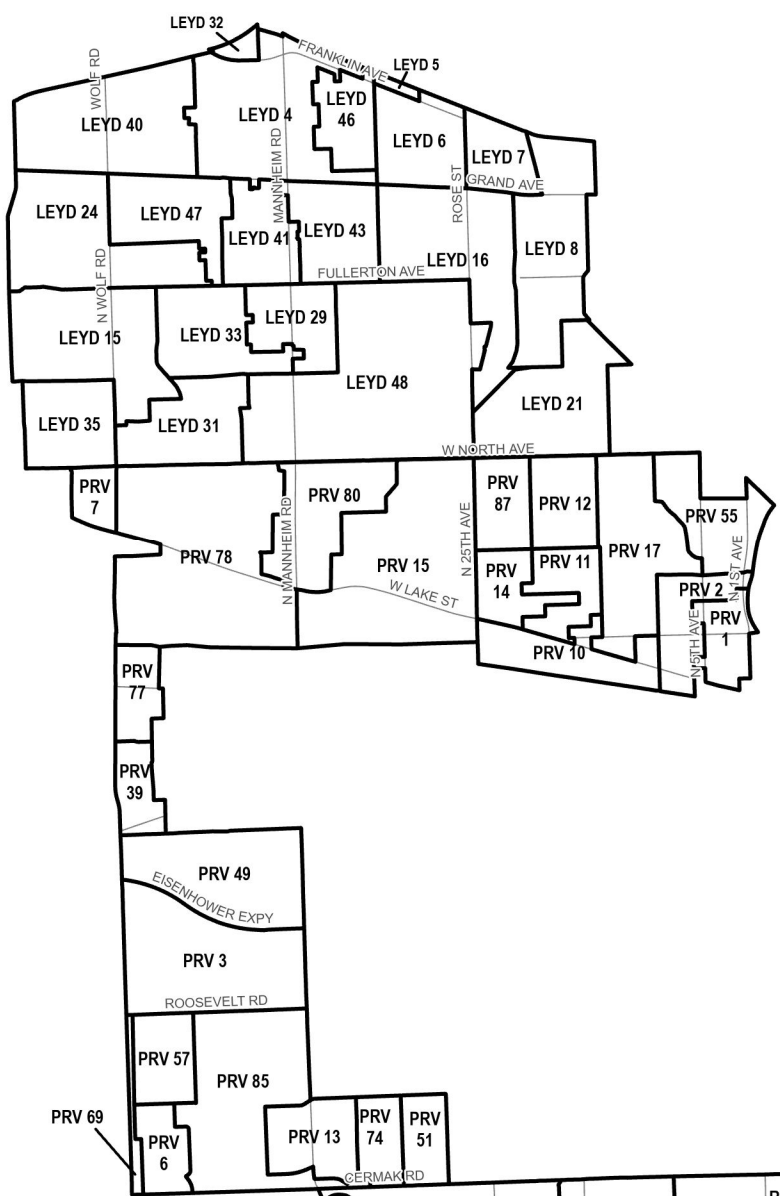

Cook County Board Commissioner District 16

Township and Precinct Number

BERW = Berwyn CIC = Cicero LEYD = Leyden
 LYN = Lyons PRV = Proviso RSD = Riverside
 STK = Stickney

⊕ Precinct Boundary
 — Major Roads