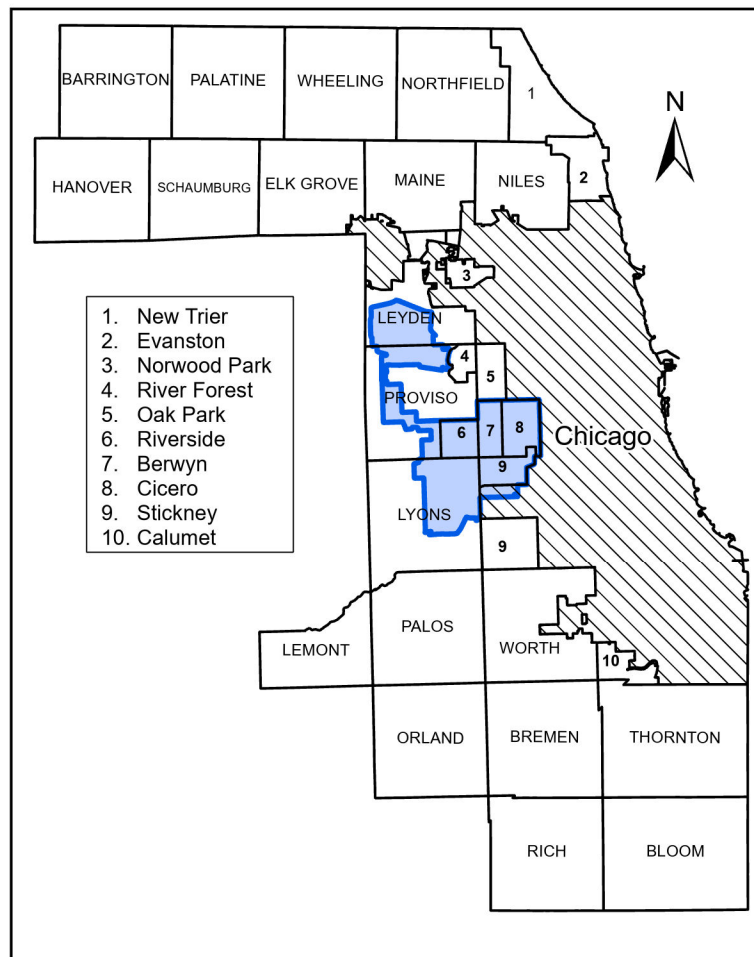

Cook County Board Commissioner District 16

Township and Precinct Number

BERW = Berwyn CIC = Cicero LEYD = Leyden
 LYN = Lyons PRV = Proviso RSD = Riverside
 STK = Stickney

⊕ Precinct Boundary
 — Major Roads