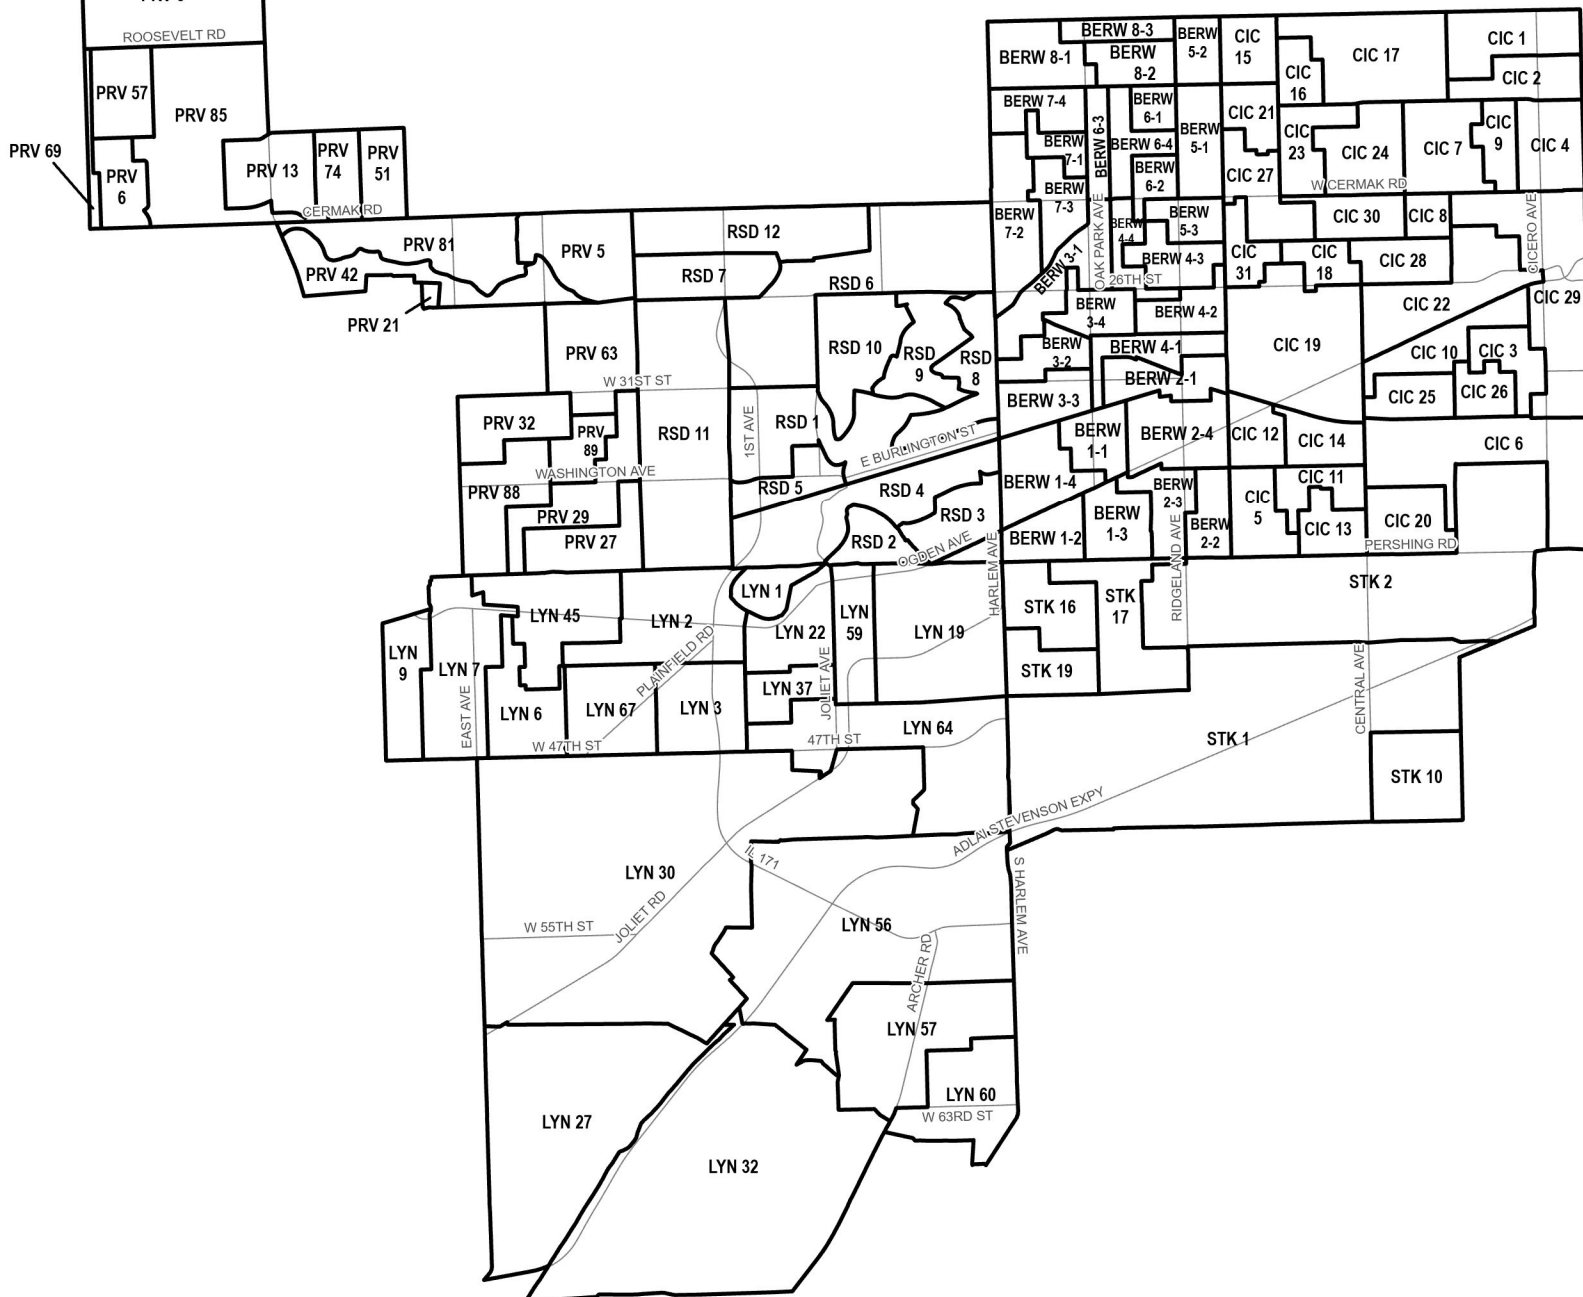

Cook County Board Commissioner District 16

Township and Precinct Number

BERW = Berwyn CIC = Cicero LEYD = Leyden
 LYN = Lyons PRV = Proviso RSD = Riverside
 STK = Stickney

⊕ Precinct Boundary
 — Major Roads