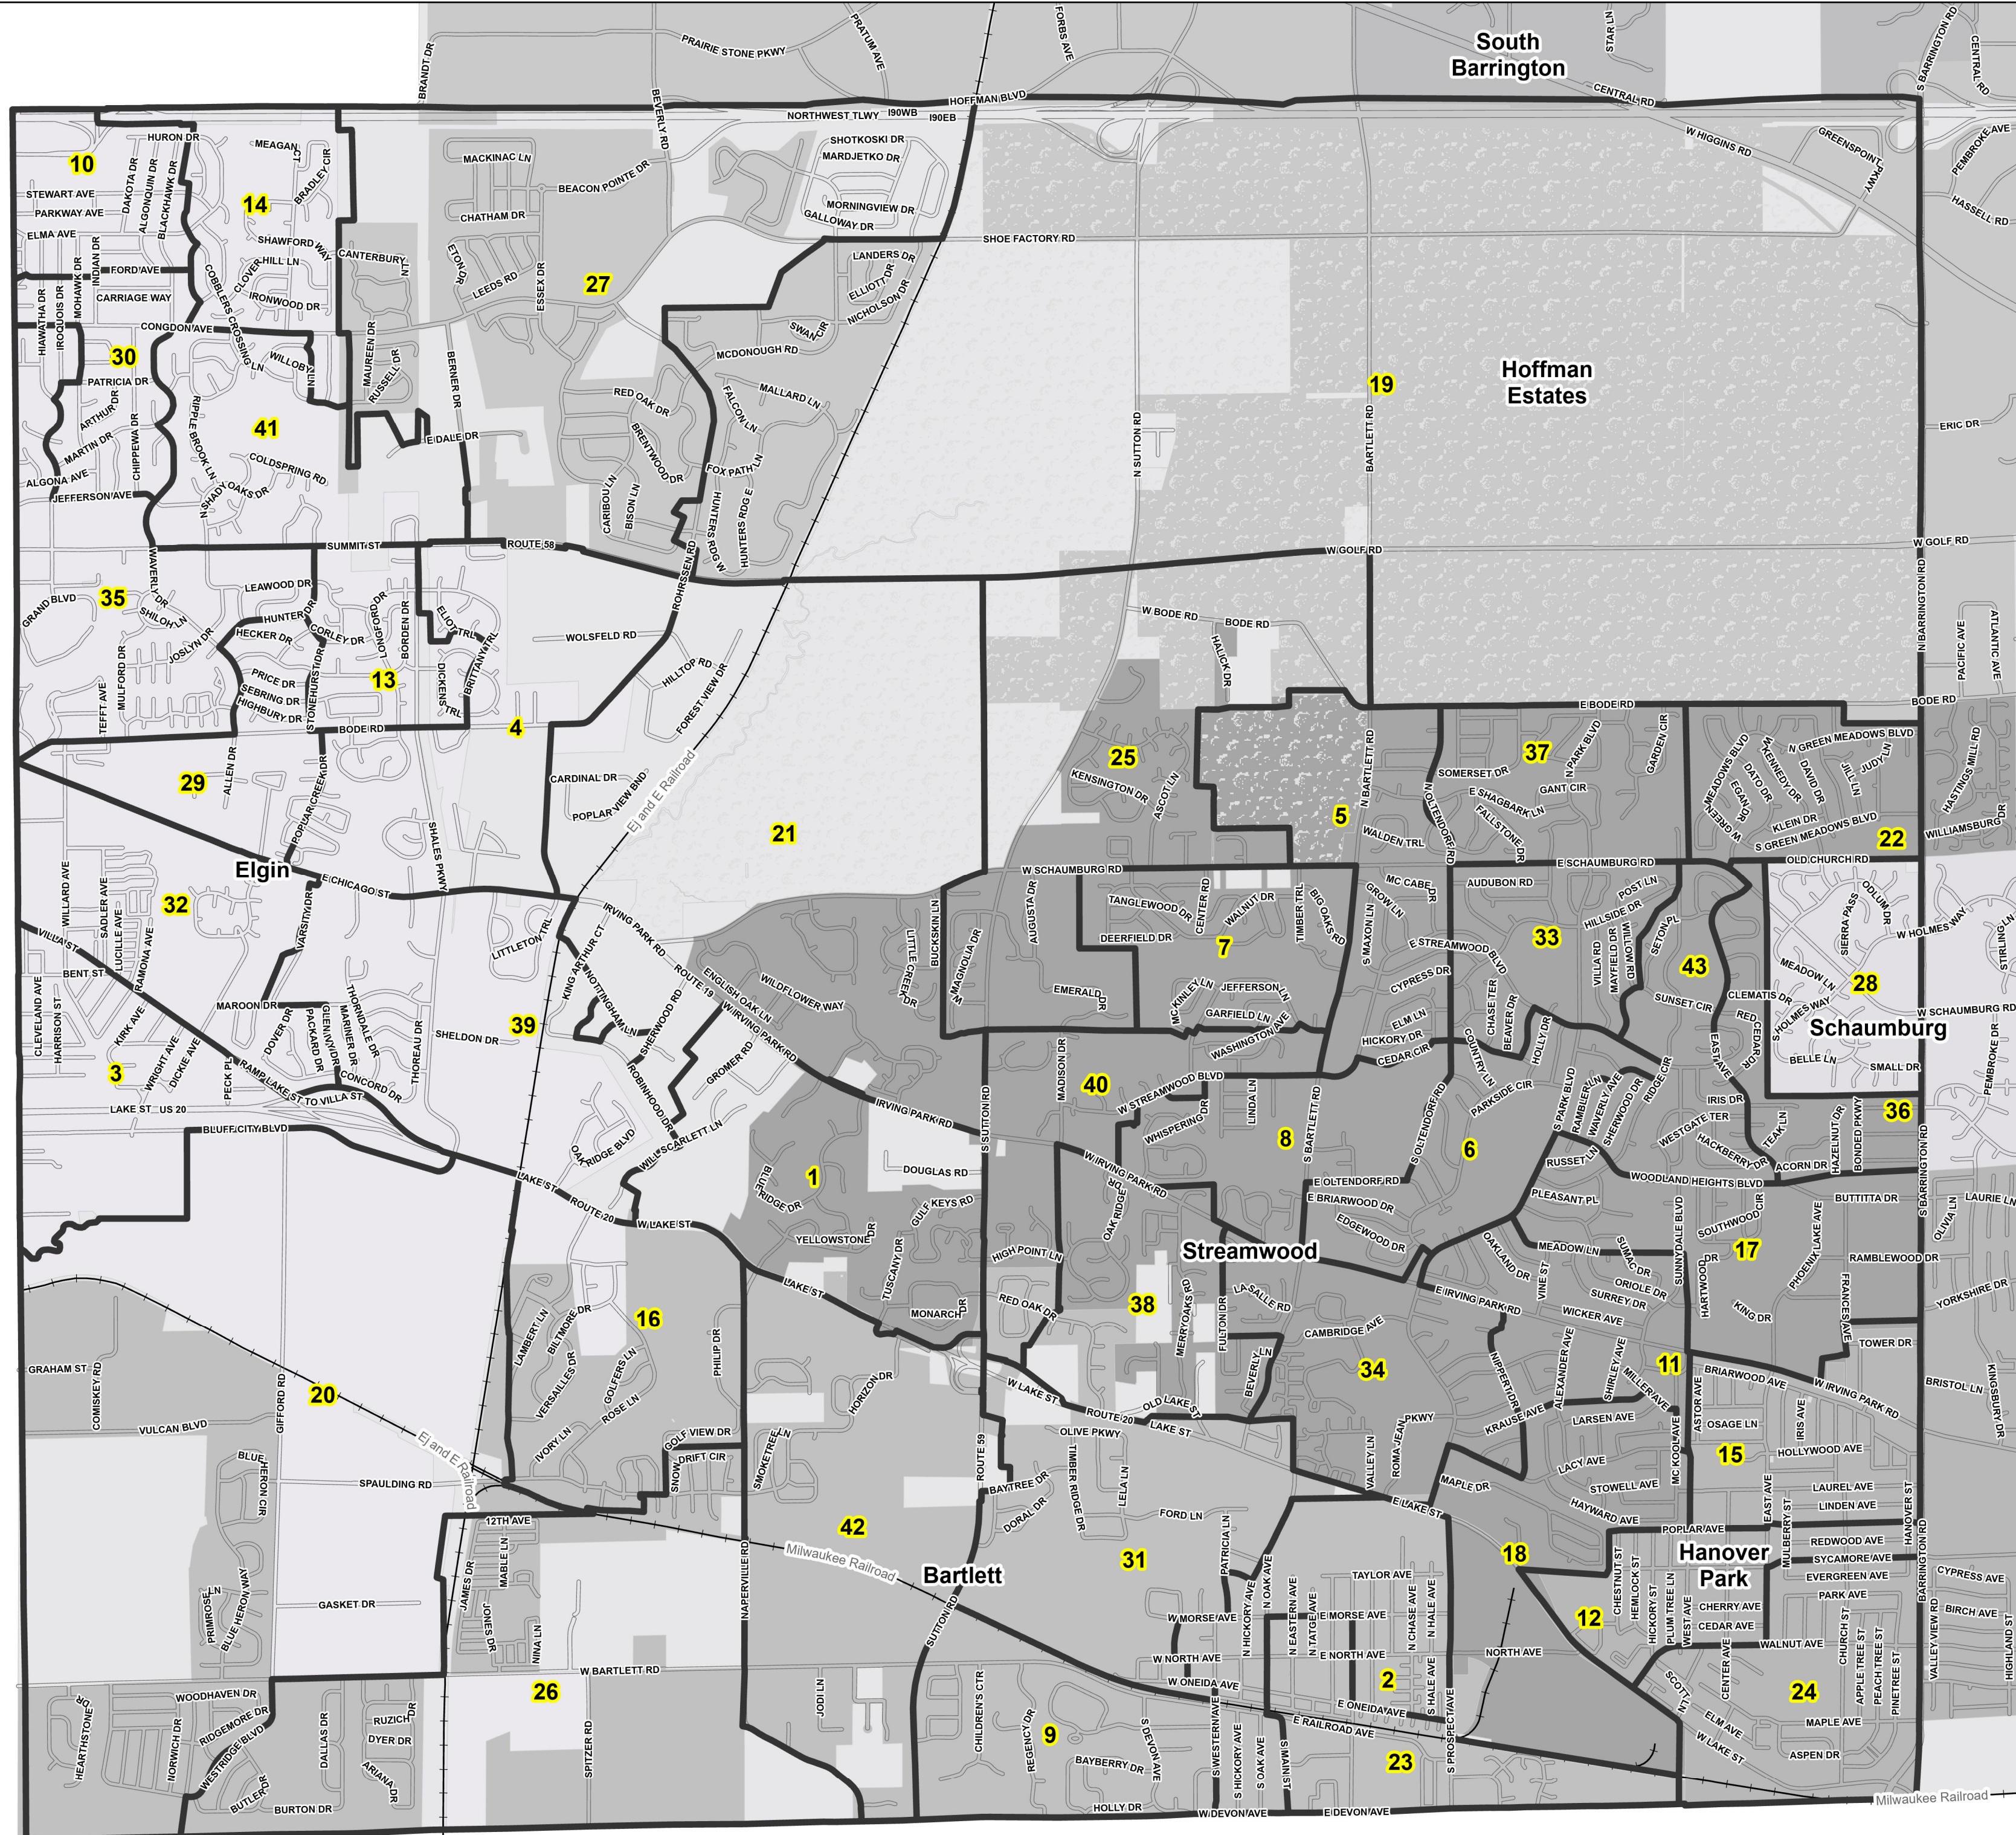

HANOVER Township

County Inset

- Precincts
- Railroad
- Forest Preserve
- Municipality

Streets, Railroad Lines, Forest Preserve and Municipality Boundaries provided by the Cook County Department of Geographic Information Systems.

Cook County Clerk's Office
 Clerk Karen A. Yarbrough
cookcountyclerk.il.gov

Precinct Boundaries: Updated 2022