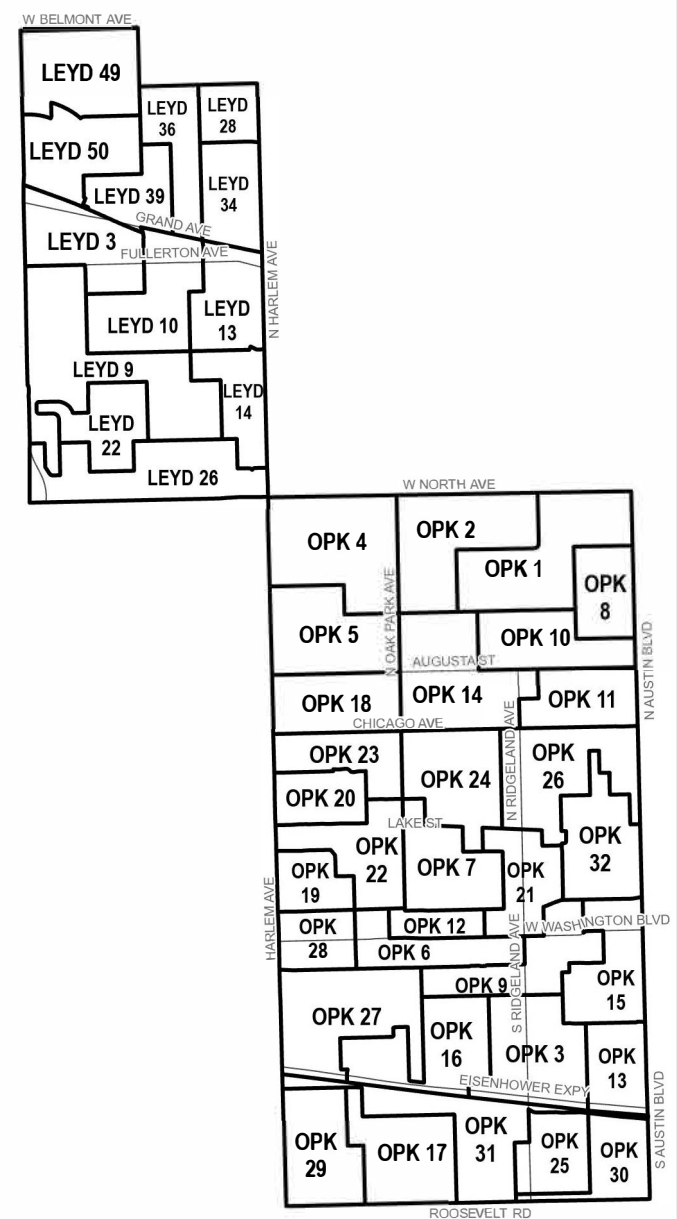

# Judicial Subcircuit 11 Cook County, IL

## Township and Precinct Number

EKG = Elk Grove

LEYD = Leyden

MNE = Maine

NWPK = Norwood Park

OPK = Oak Park

Precinct Boundary

Major Roads