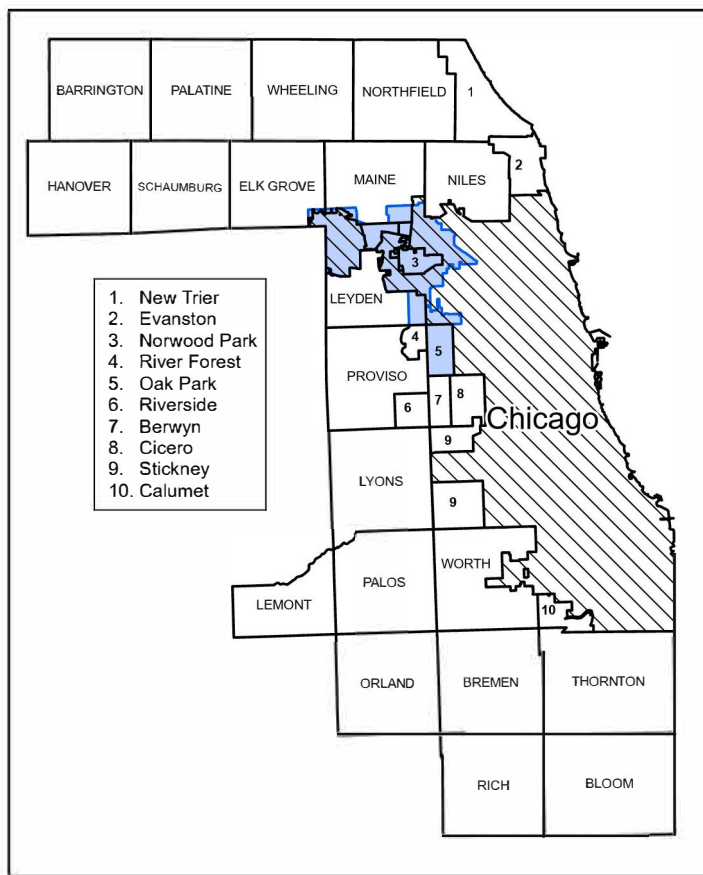

# Judicial Subcircuit 11 Cook County, IL

## Township and Precinct Number

EKG = Elk Grove

LEYD = Leyden

MNE = Maine

NWPK = Norwood Park

OPK = Oak Park

Precinct Boundary

Major Roads