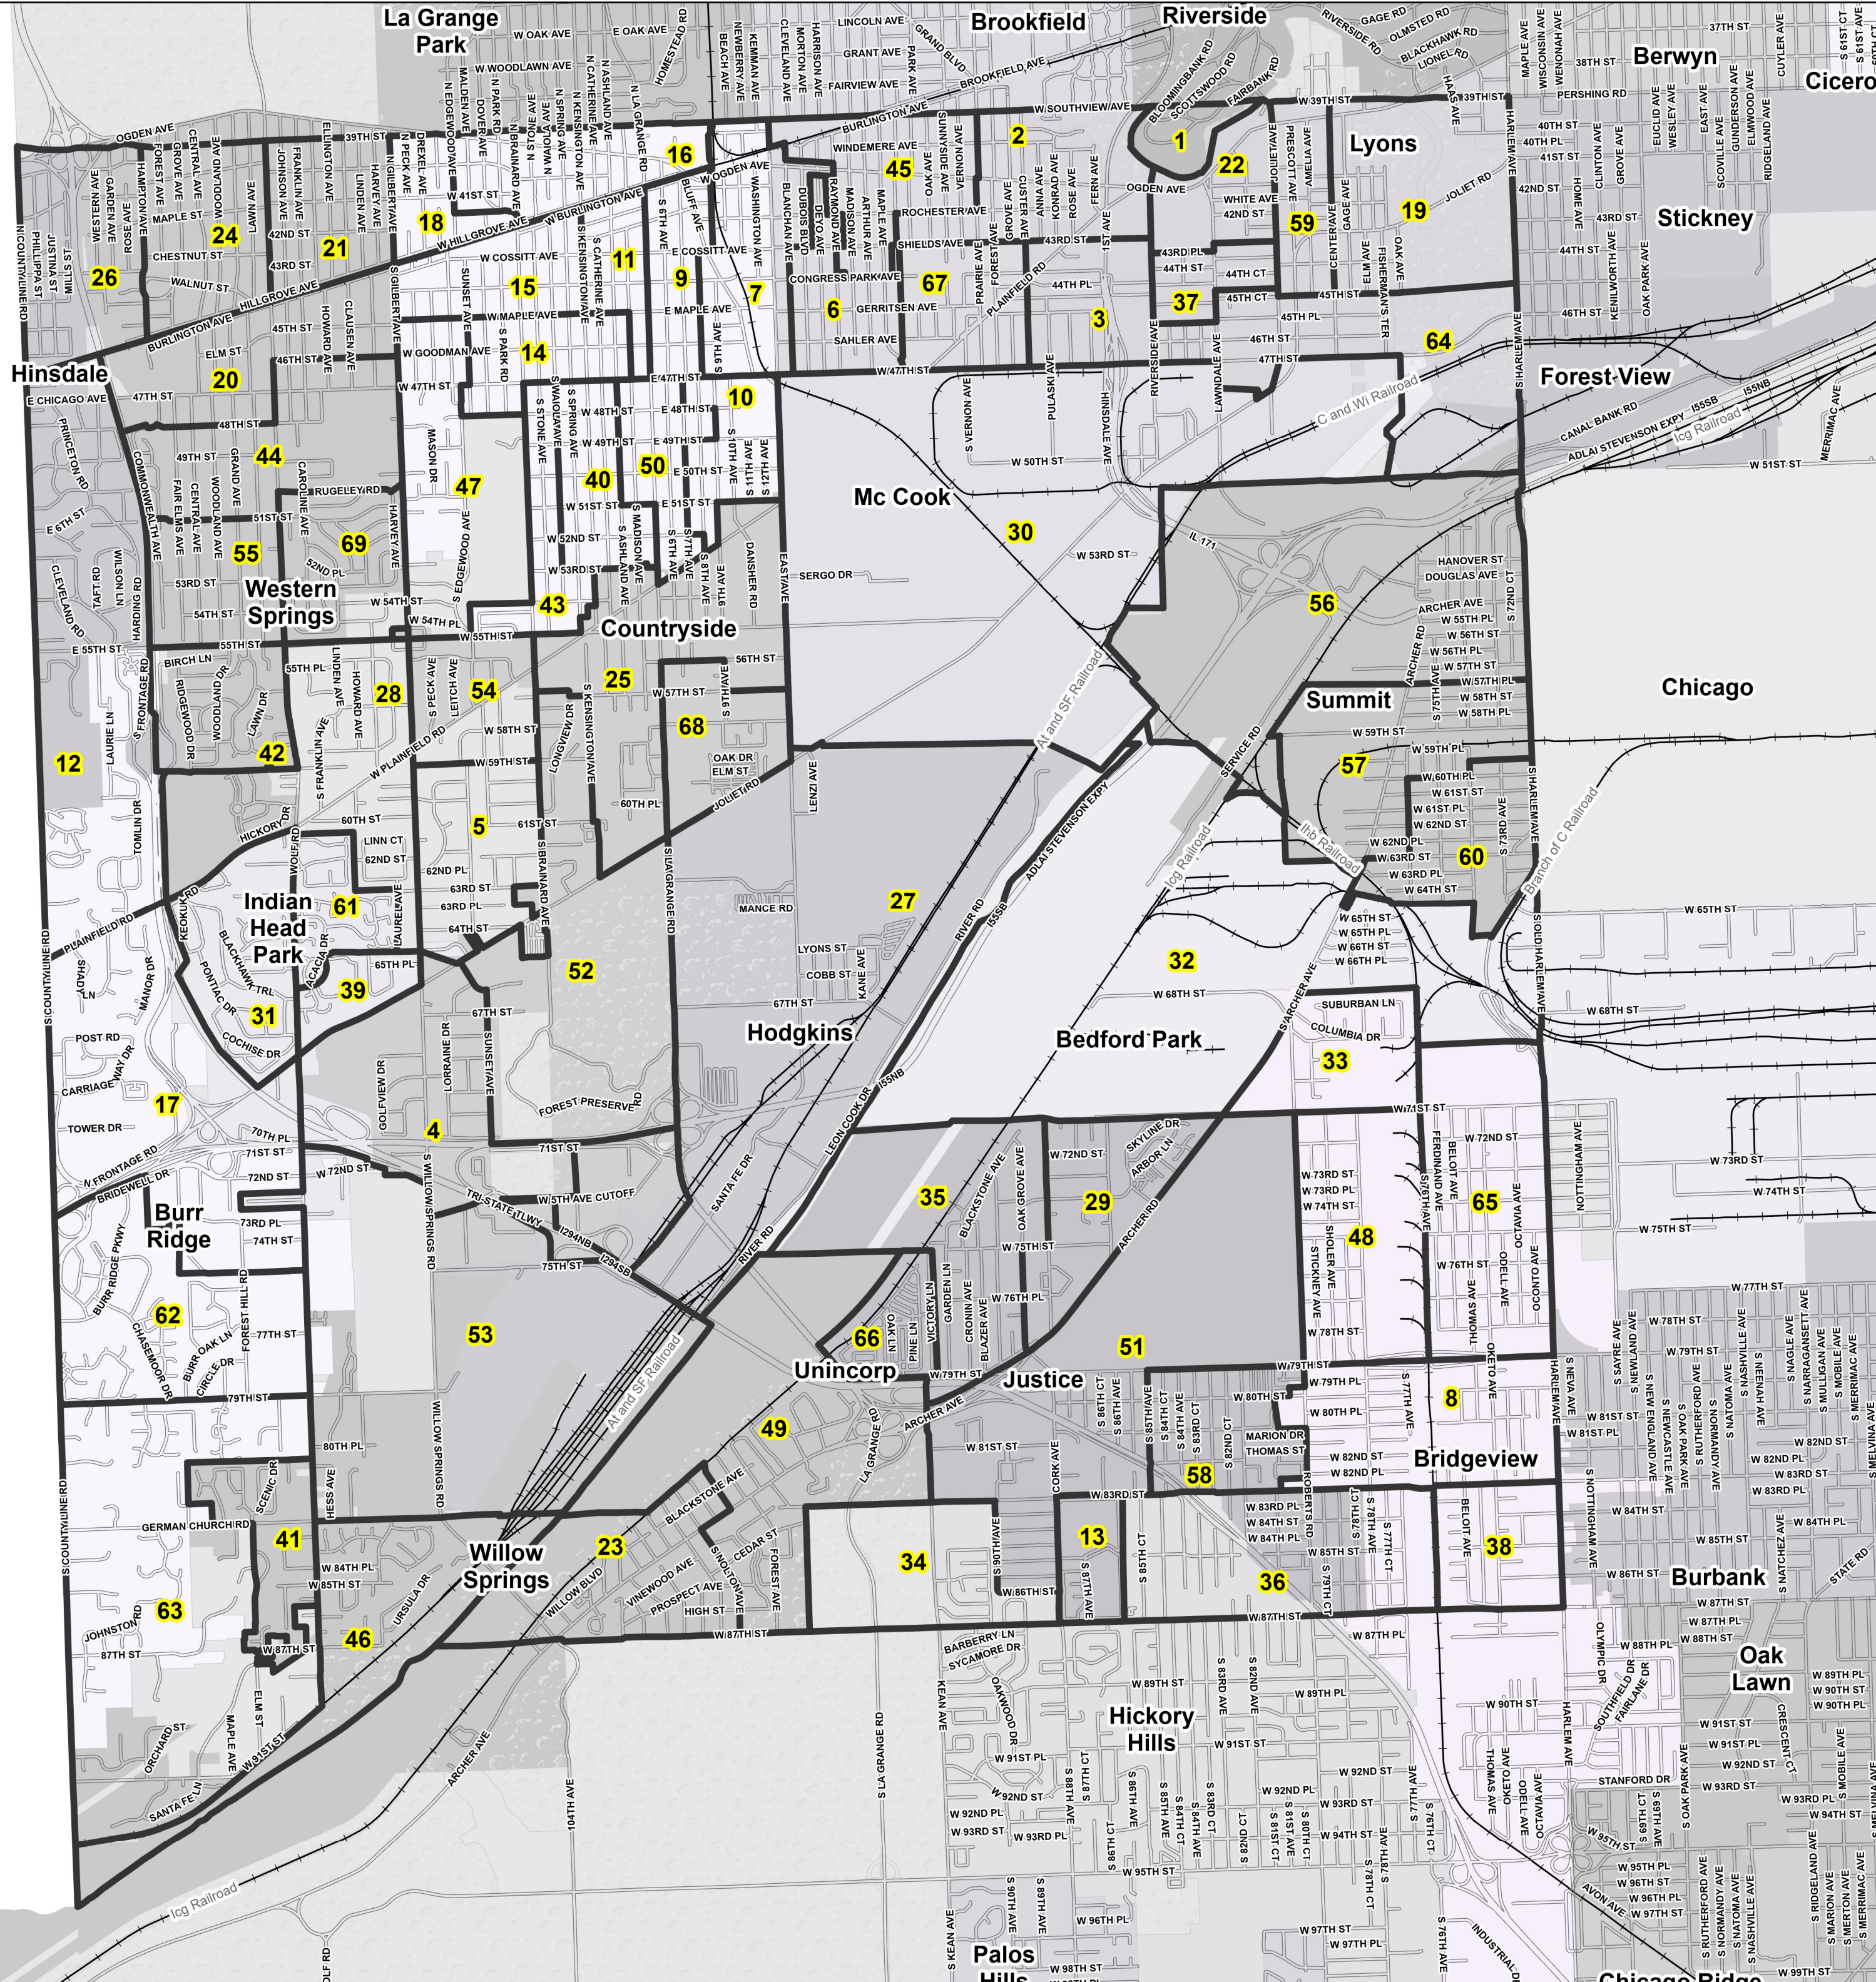

LYONS Township

County Inset

- Precincts
- Railroad
- Forest Preserve
- Municipality

Streets, Railroad Lines, Forest Preserve and Municipality Boundaries provided by the Cook County Department of Geographic Information Systems.

Cook County Clerk's Office
 Clerk Karen A. Yarbrough
cookcountyclerk.il.gov

Precinct Boundaries: Updated 2022