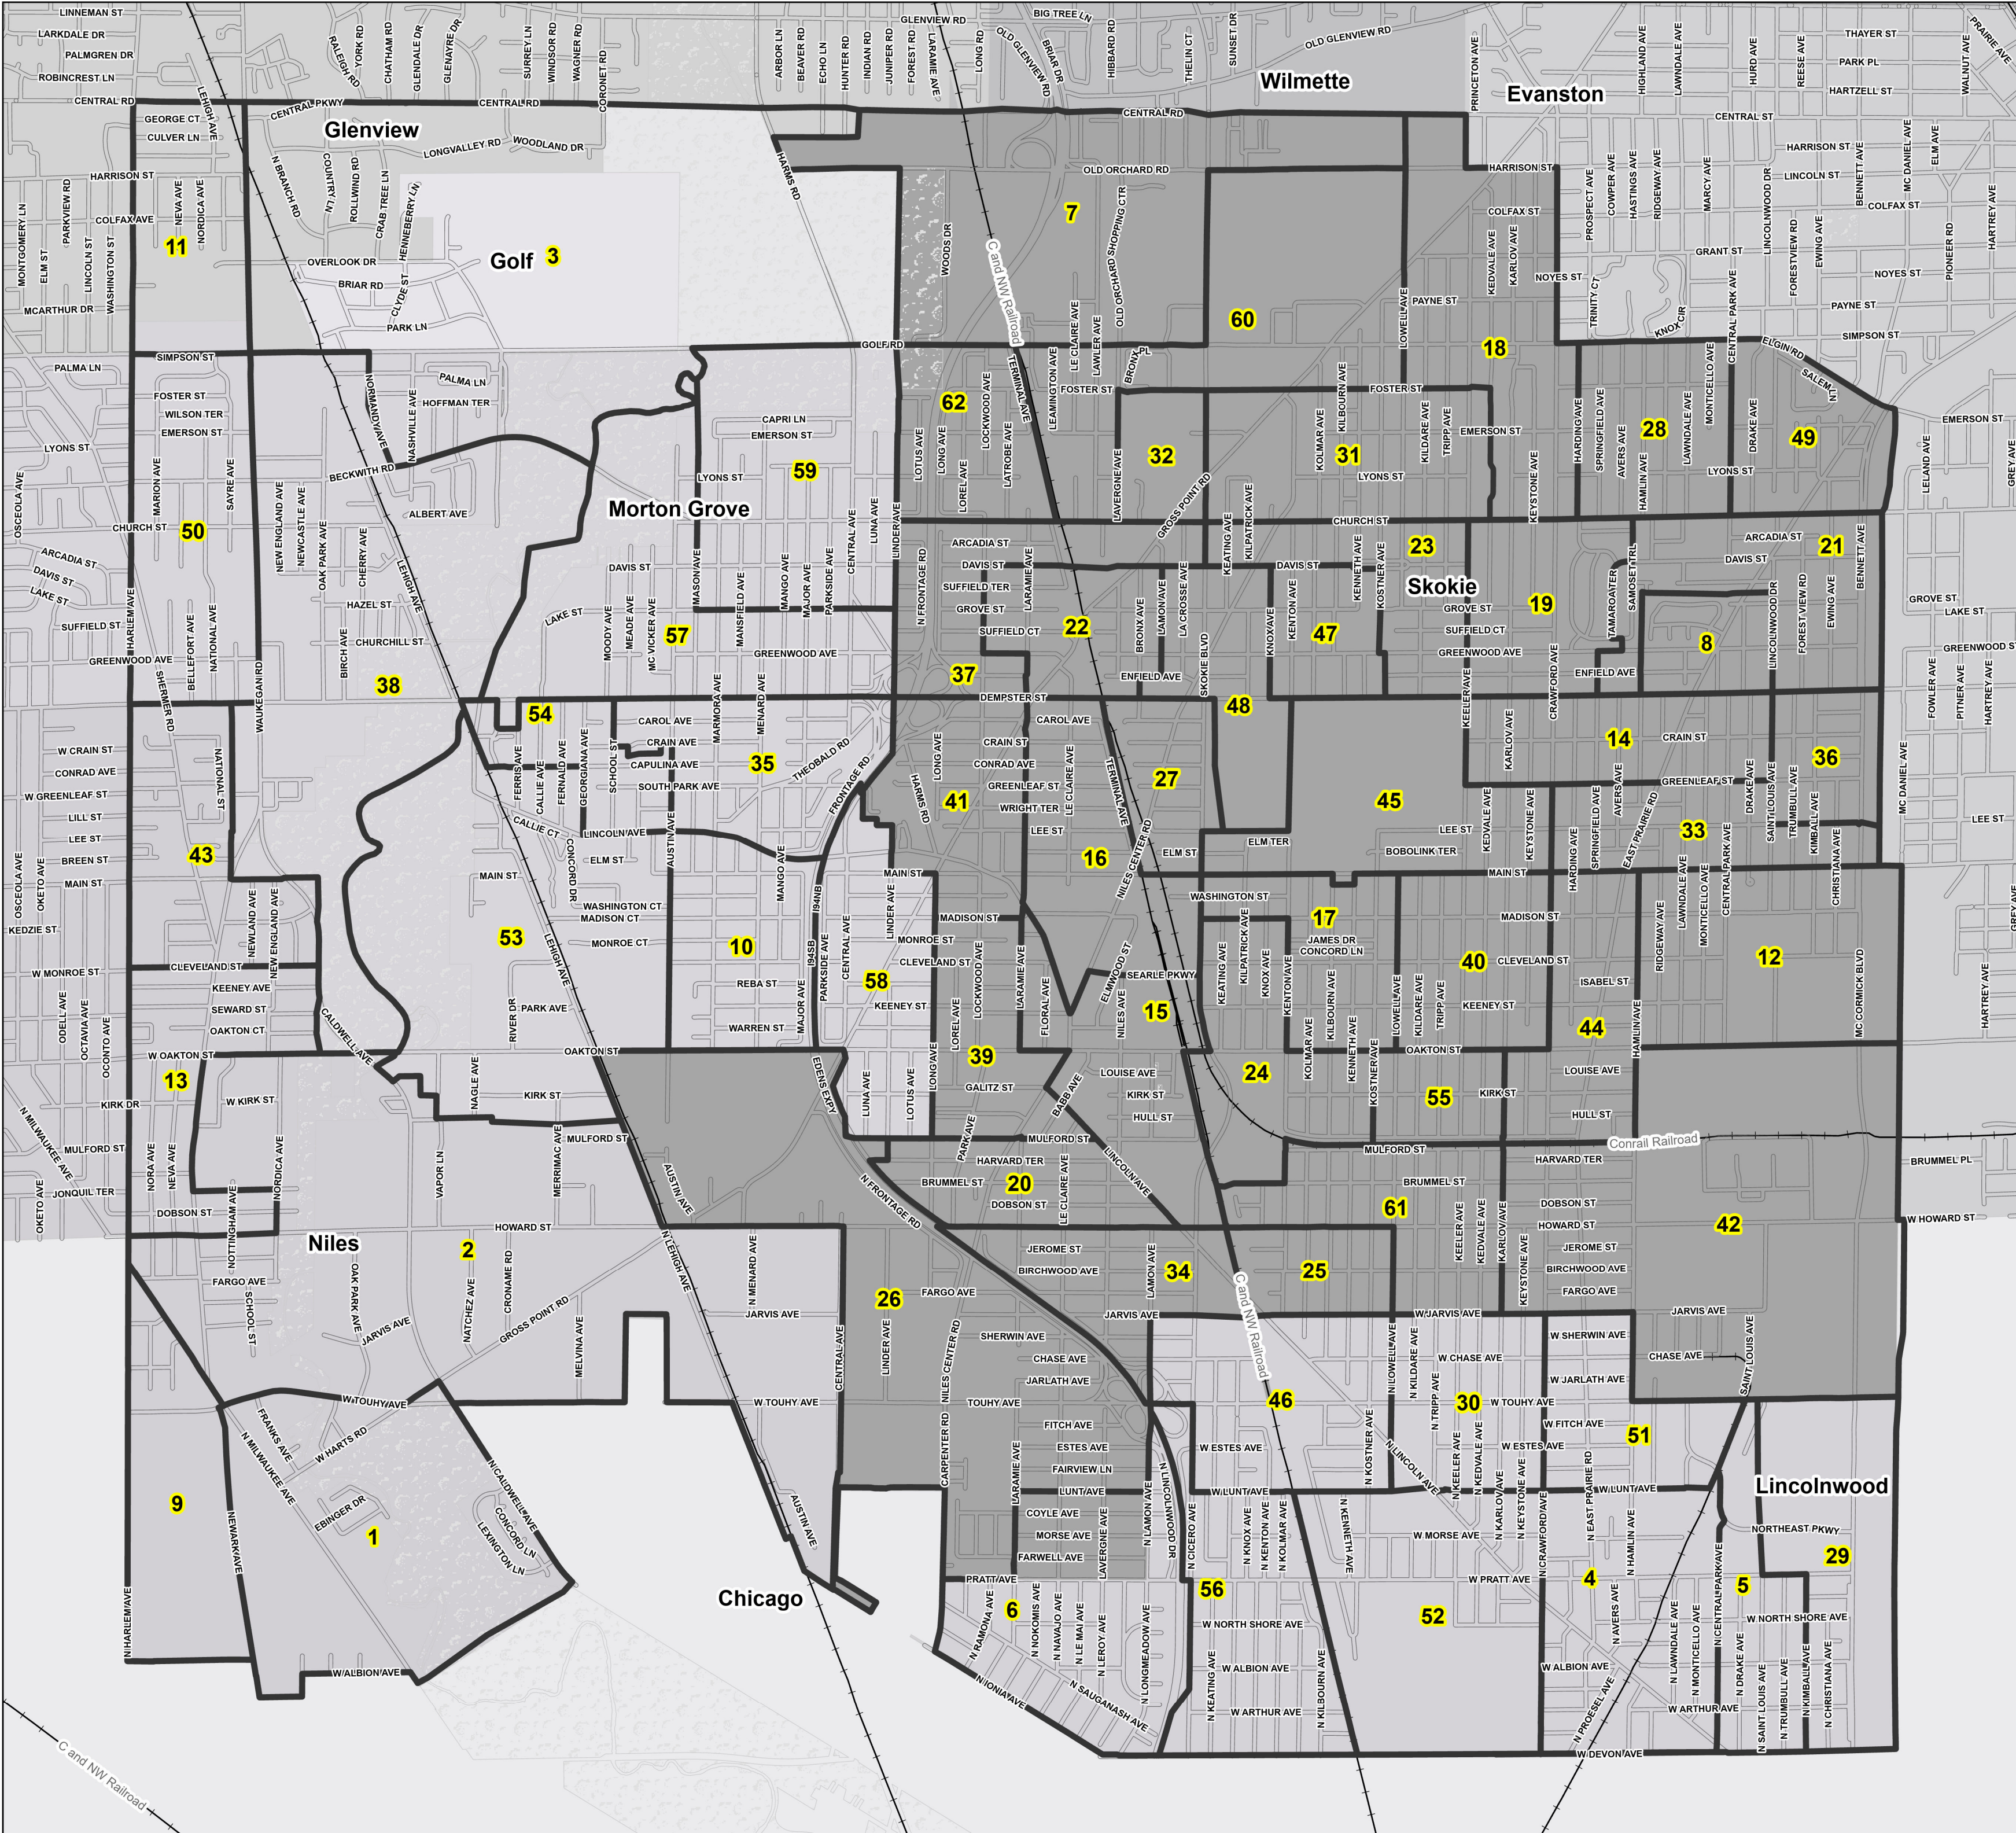

NILES Township

County Inset

-  Precincts
-  Railroad
-  Forest Preserve
-  Municipality

Streets, Railroad Lines, Forest Preserve and Municipality Boundaries provided by the Cook County Department of Geographic Information Systems.

Cook County Clerk's Office
 Clerk Karen A. Yarbrough
cookcountyclerk.il.gov

Precinct Boundaries: Updated 2022