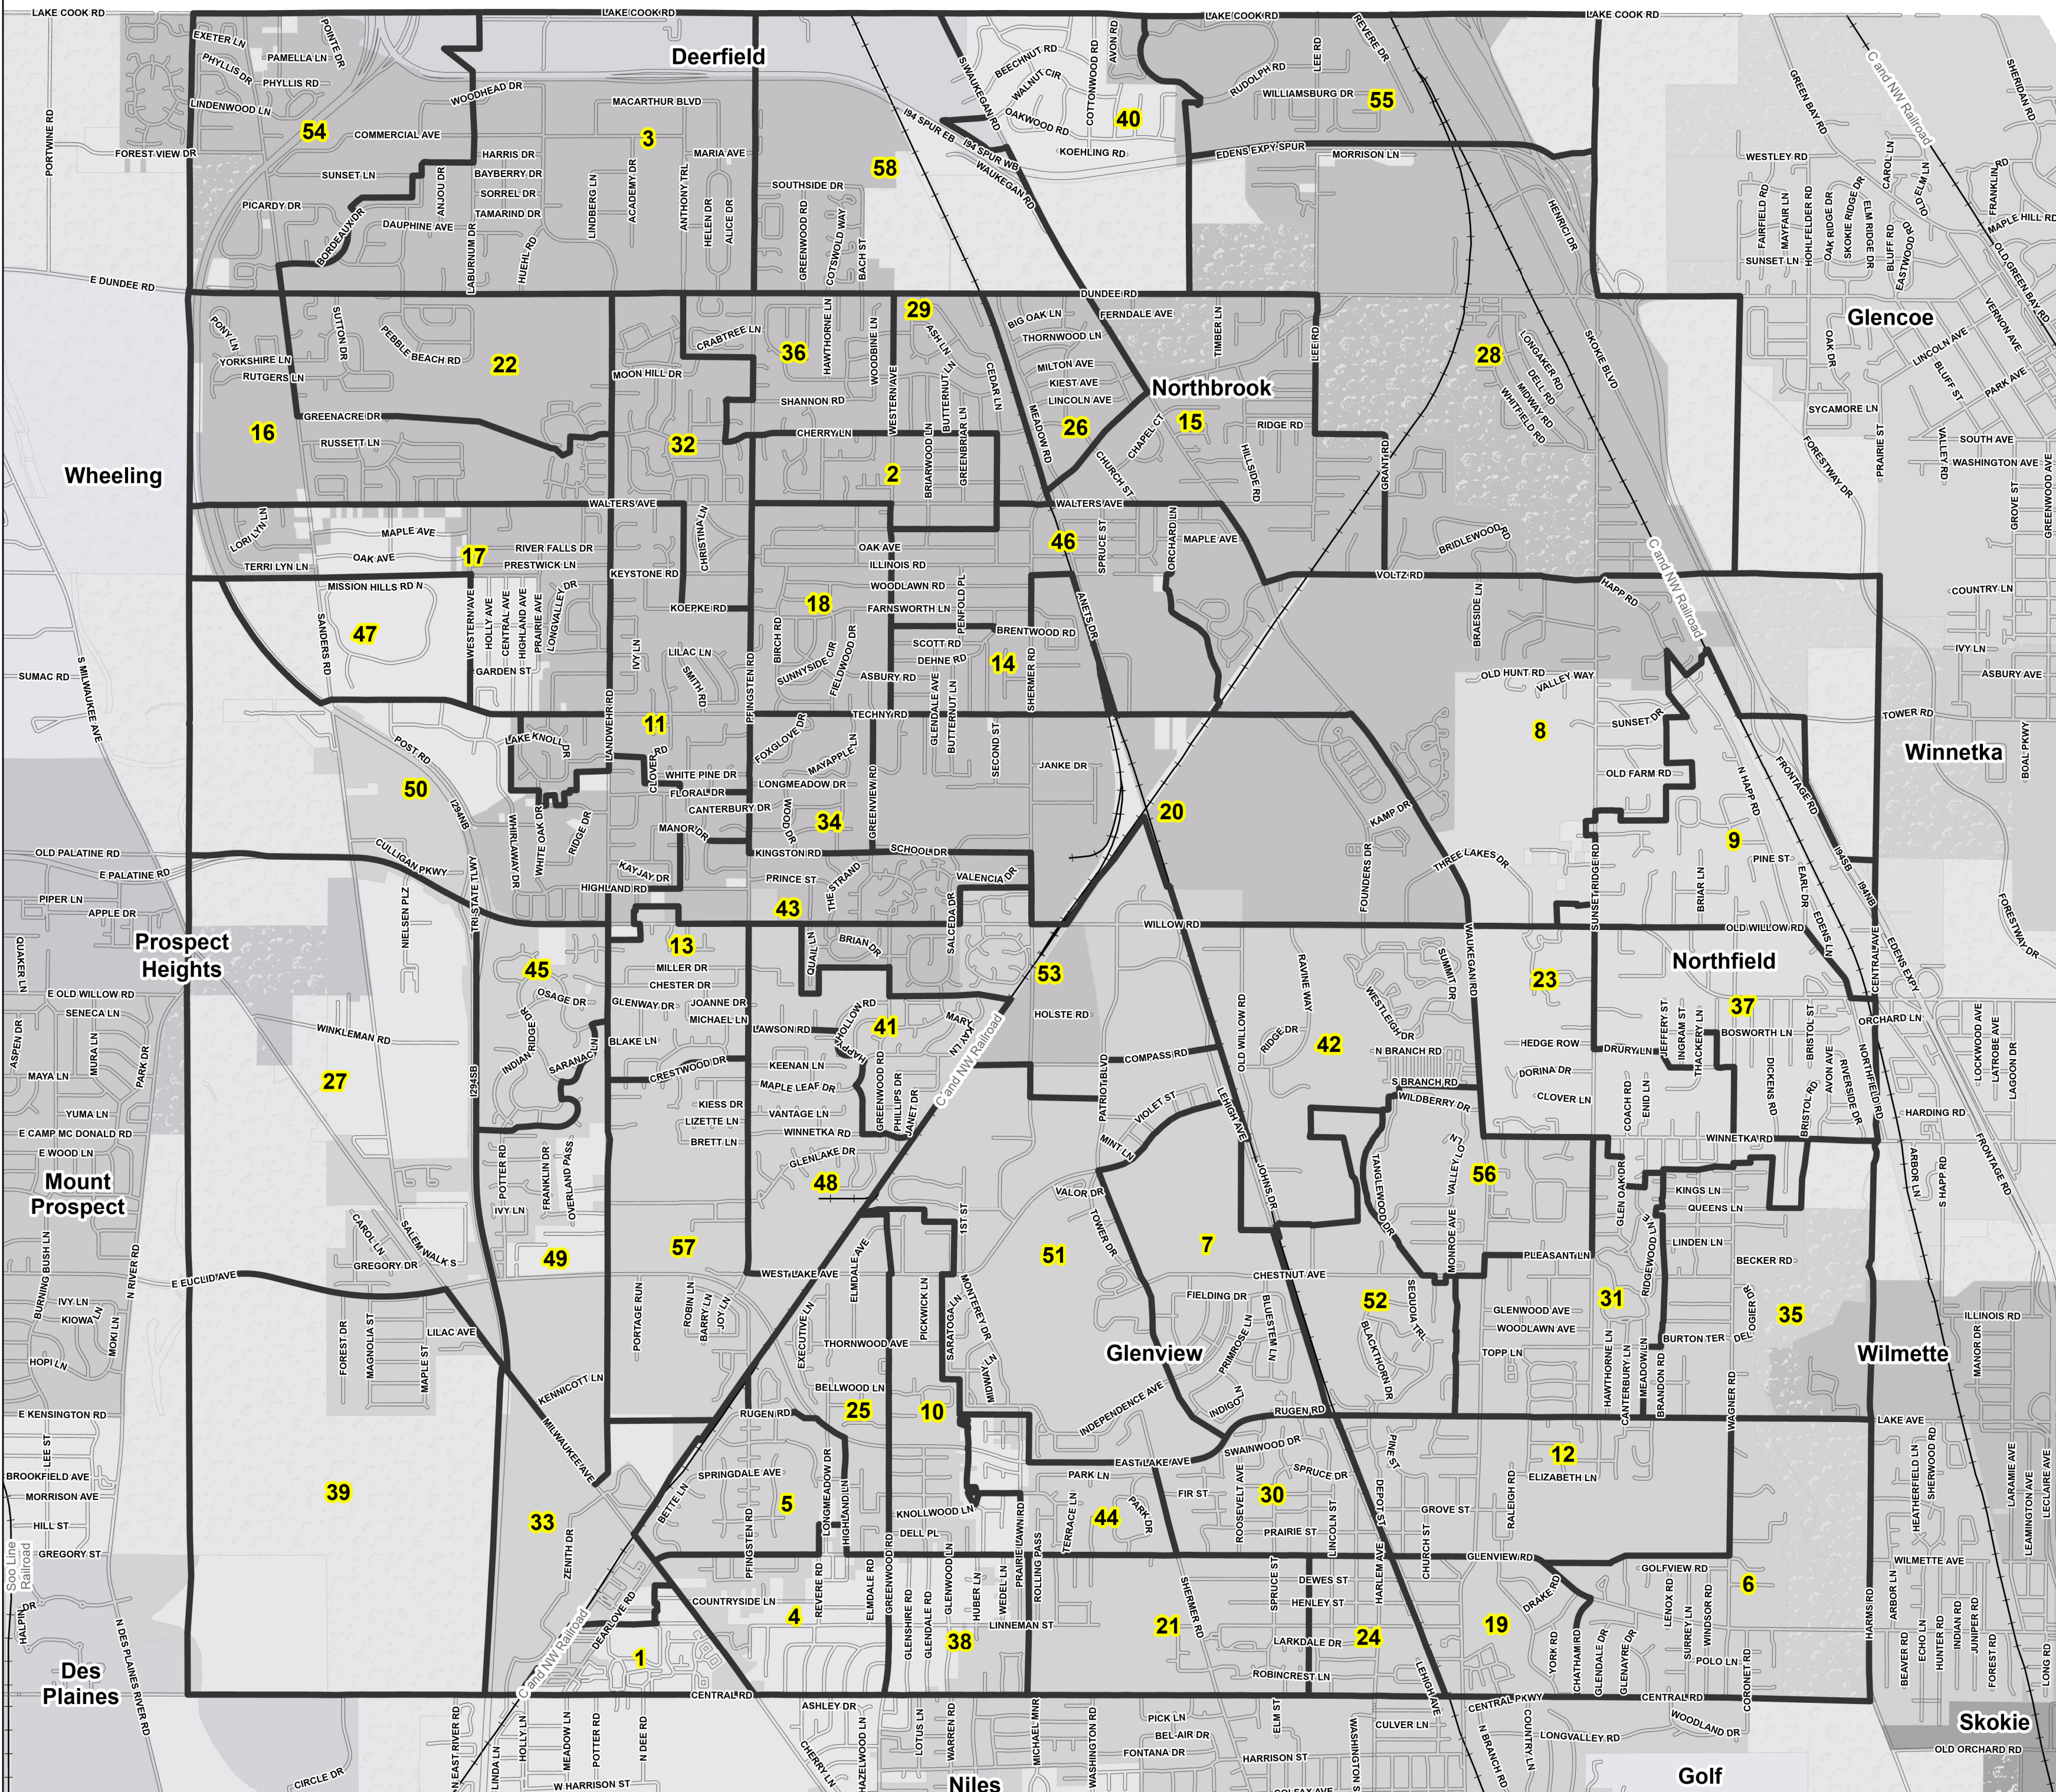

# NORTHFIELD Township

## County Inset

- Precincts
- Railroad
- Forest Preserve
- Municipality

Streets, Railroad Lines, Forest Preserve and Municipality Boundaries provided by the Cook County Department of Geographic Information Systems.

**Cook County Clerk's Office**  
 Clerk Karen A. Yarbrough  
[cookcountyclerk.il.gov](http://cookcountyclerk.il.gov)

Precinct Boundaries: Updated 2022