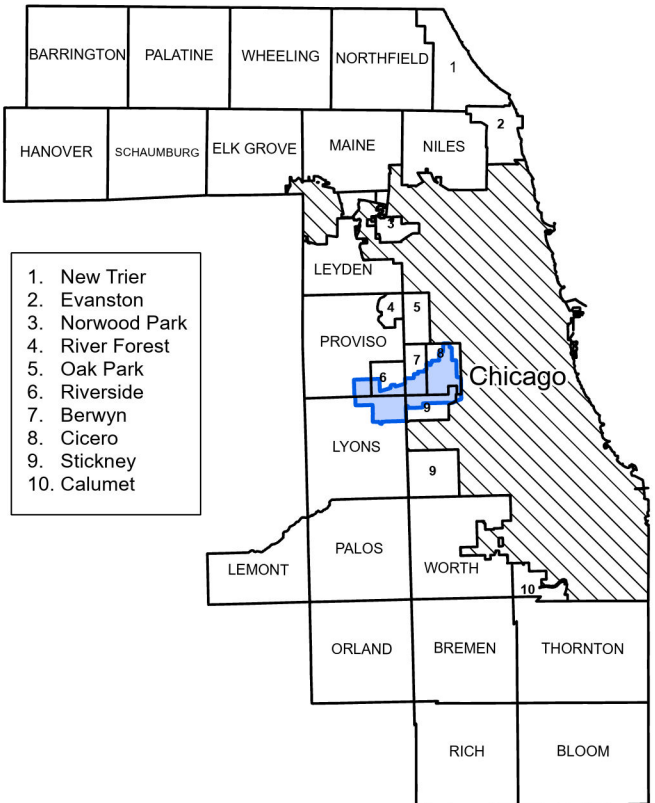

State Representative District 2 Cook County, IL

1. New Trier
2. Evanston
3. Norwood Park
4. River Forest
5. Oak Park
6. Riverside
7. Berwyn
8. Cicero
9. Stickney
10. Calumet

Township and Precinct Number

- BERW = Berwyn PRV = Proviso
- CIC = Cicero RSD = Riverside
- LYN = Lyons STK = Stickney

Precinct Boundary

Major Roads