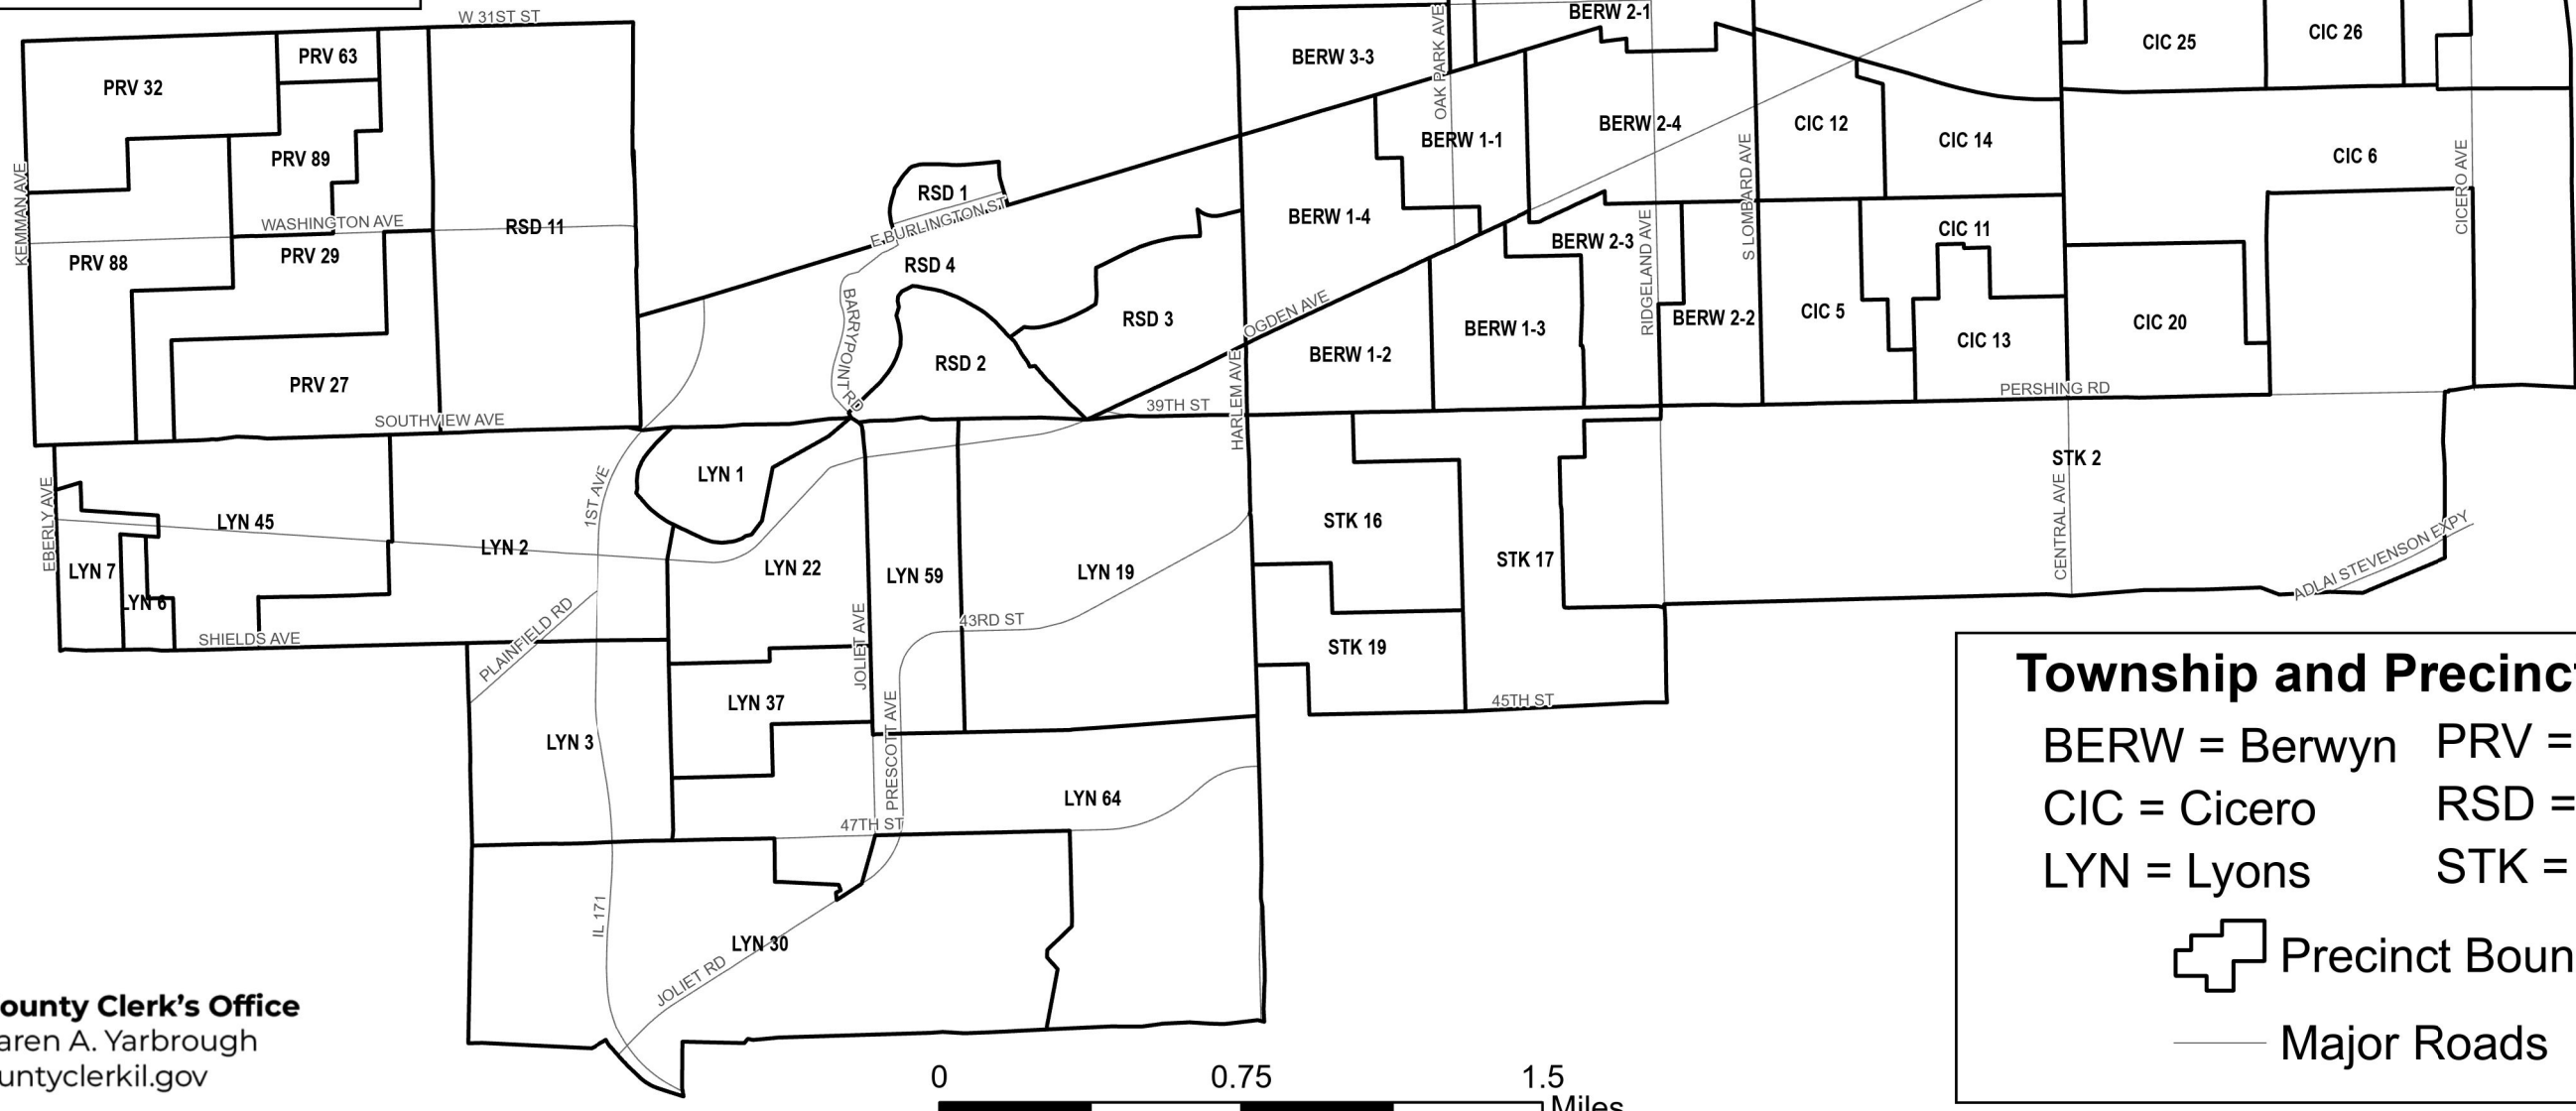

State Representative District 2 Cook County, IL

1. New Trier
2. Evanston
3. Norwood Park
4. River Forest
5. Oak Park
6. Riverside
7. Berwyn
8. Cicero
9. Stickney
10. Calumet

Township and Precinct Number

- BERW = Berwyn PRV = Proviso
- CIC = Cicero RSD = Riverside
- LYN = Lyons STK = Stickney

Precinct Boundary

Major Roads