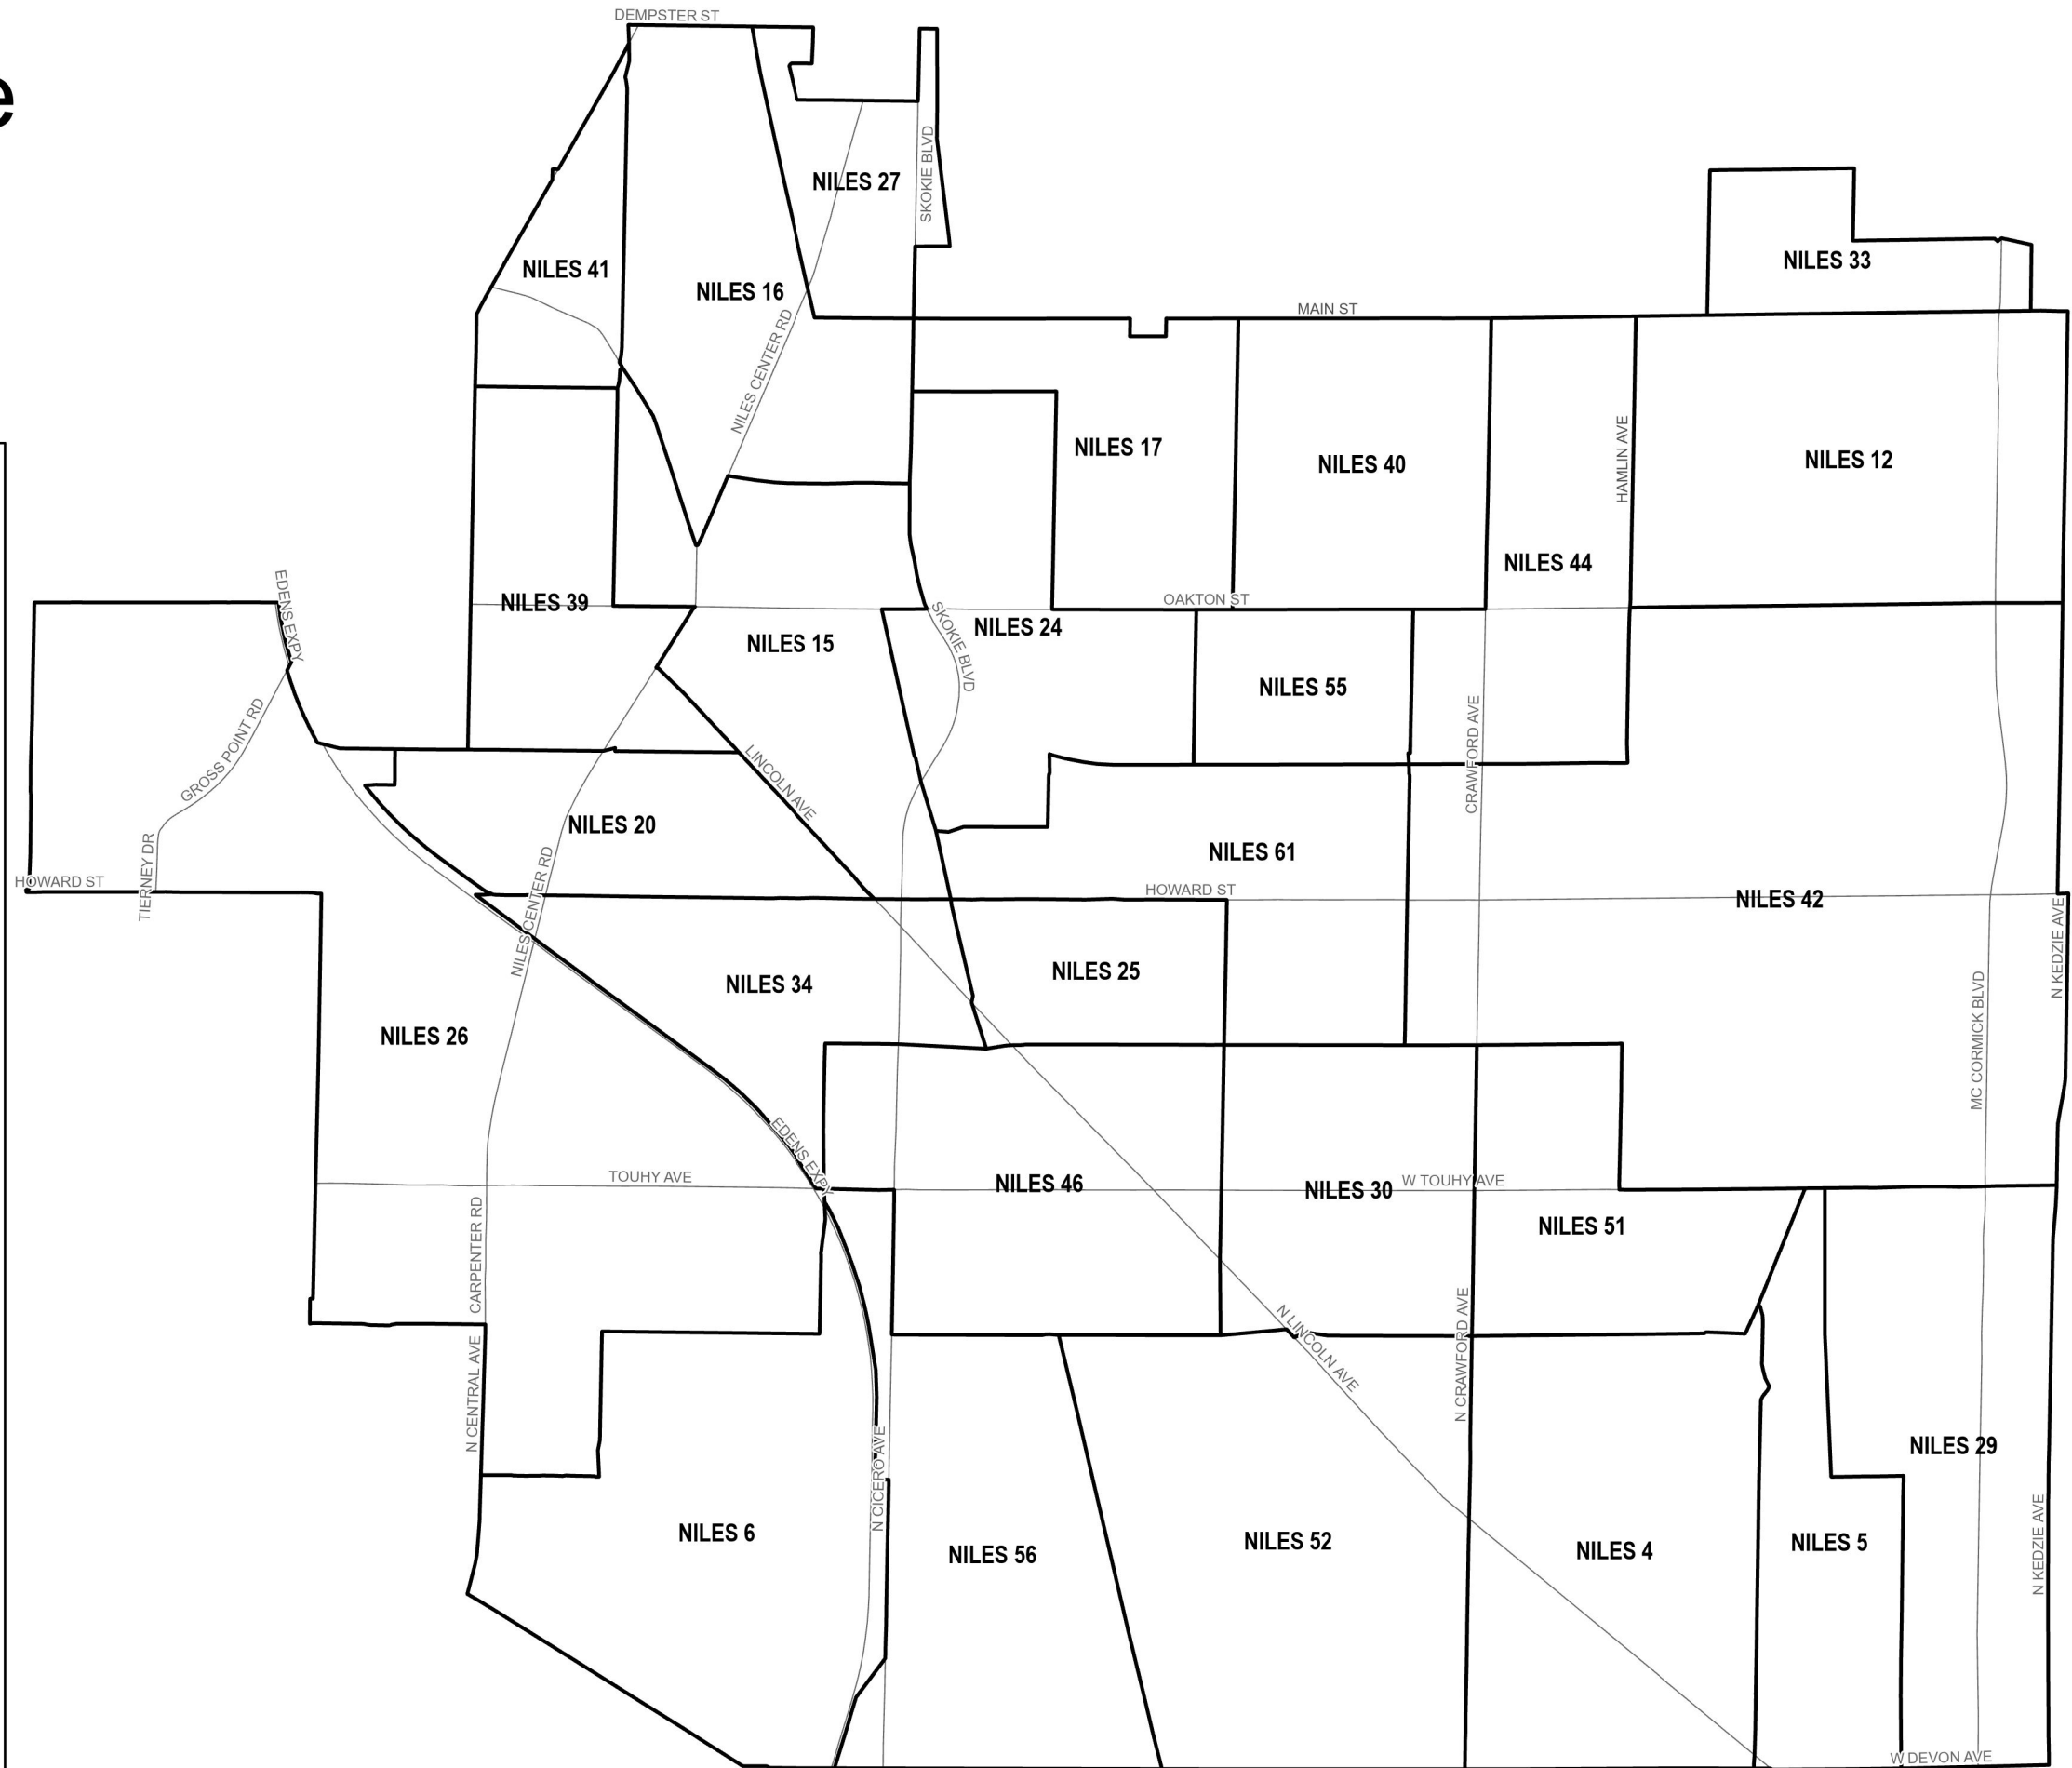

# State Representative District 16 Cook County, IL

## Township and Precinct Number

NLS = Niles

Precinct Boundary

Major Roads

Cook County Clerk's Office  
Clerk Karen A. Yarbrough  
cookcountyclerk.il.gov