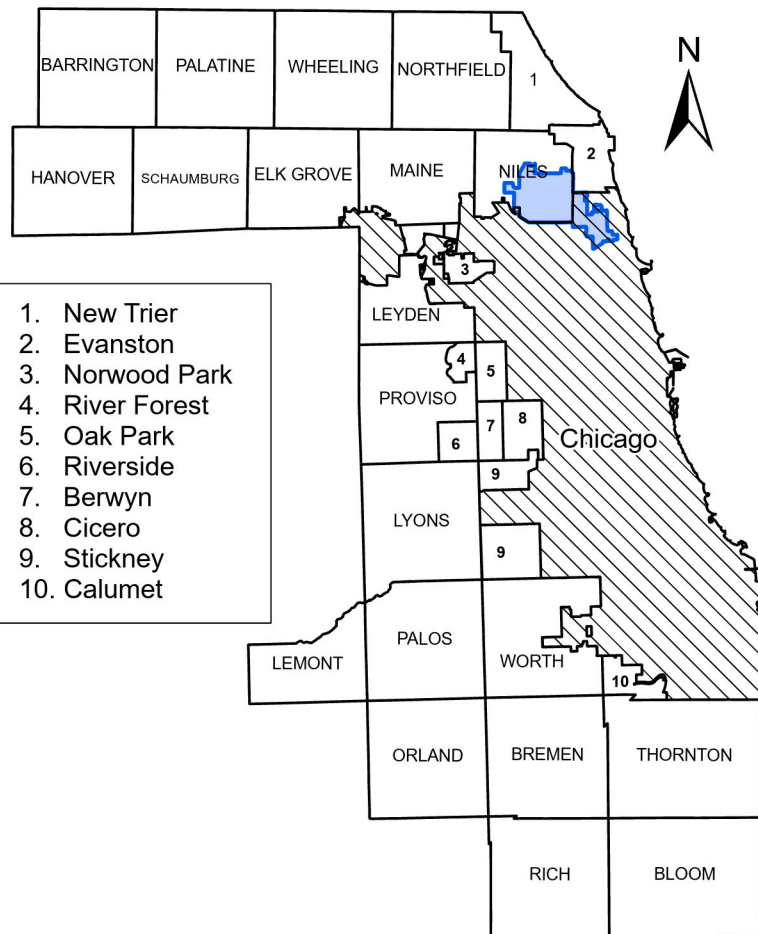

# State Representative District 16 Cook County, IL

## Township and Precinct Number

NLS = Niles

Precinct Boundary

Major Roads

Cook County Clerk's Office  
Clerk Karen A. Yarbrough  
cookcountyclerk.il.gov