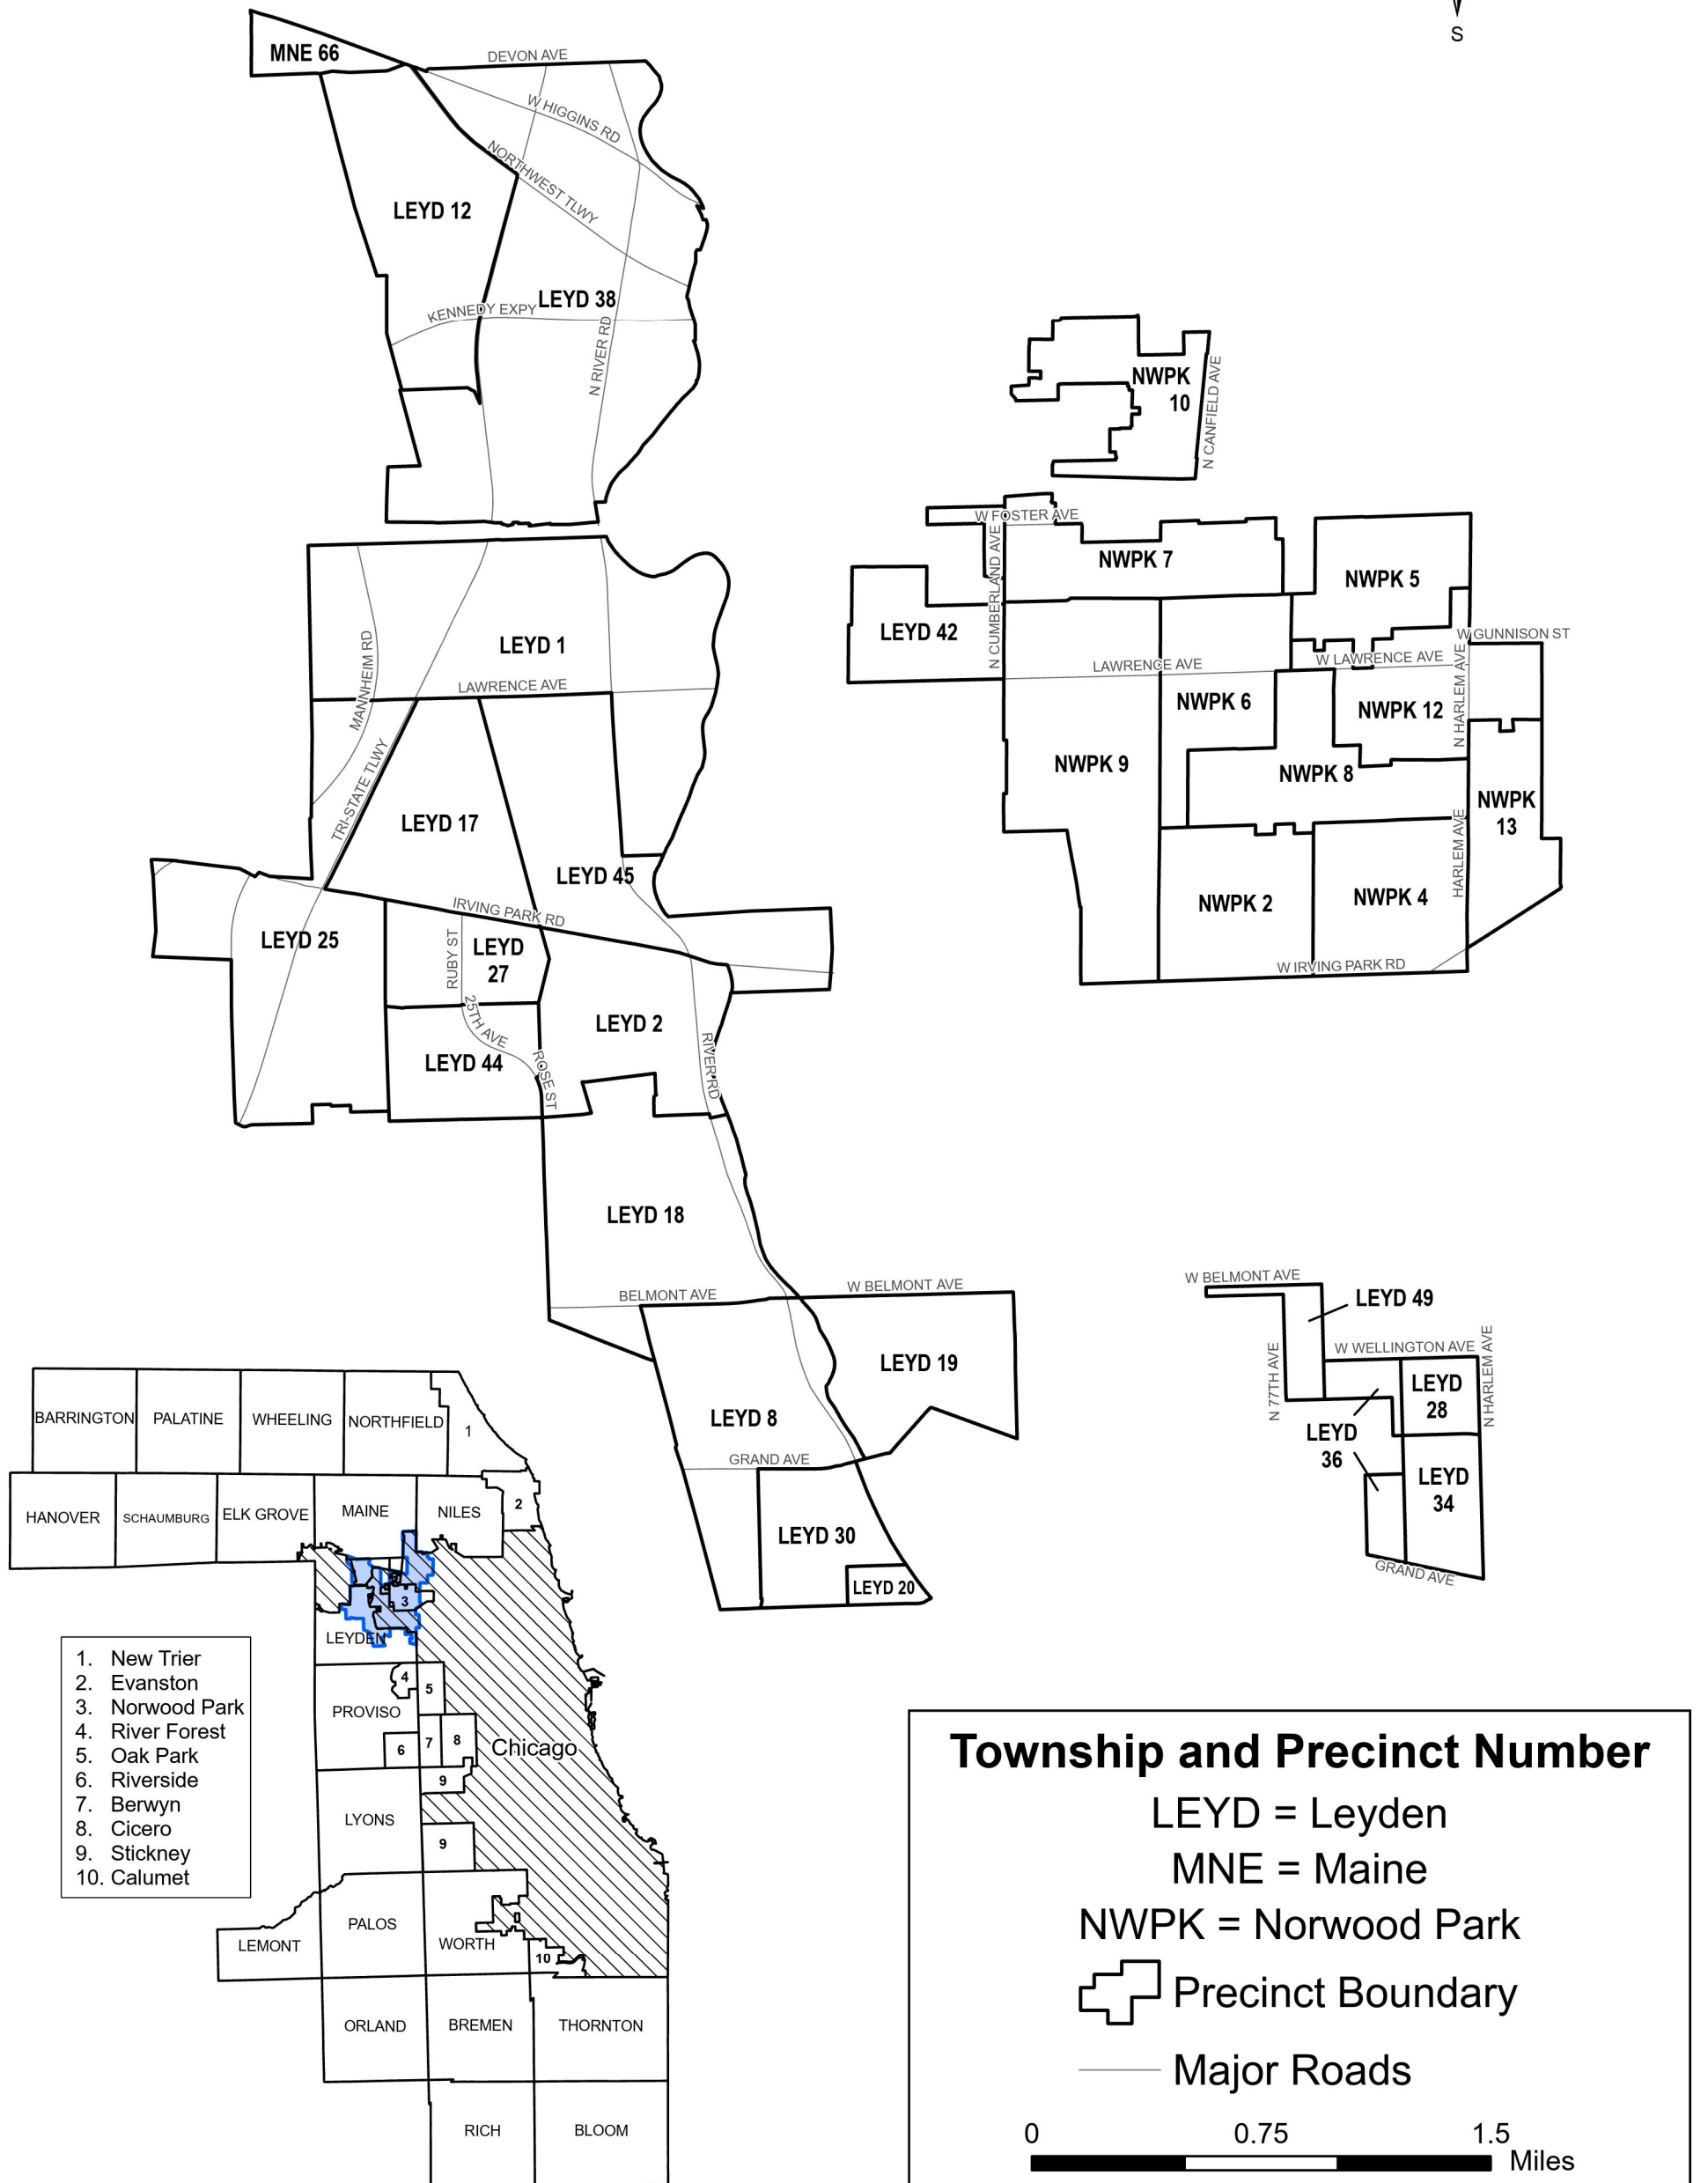

State Representative District 20 Cook County, IL

1. New Trier
2. Evanston
3. Norwood Park
4. River Forest
5. Oak Park
6. Riverside
7. Berwyn
8. Cicero
9. Stickney
10. Calumet