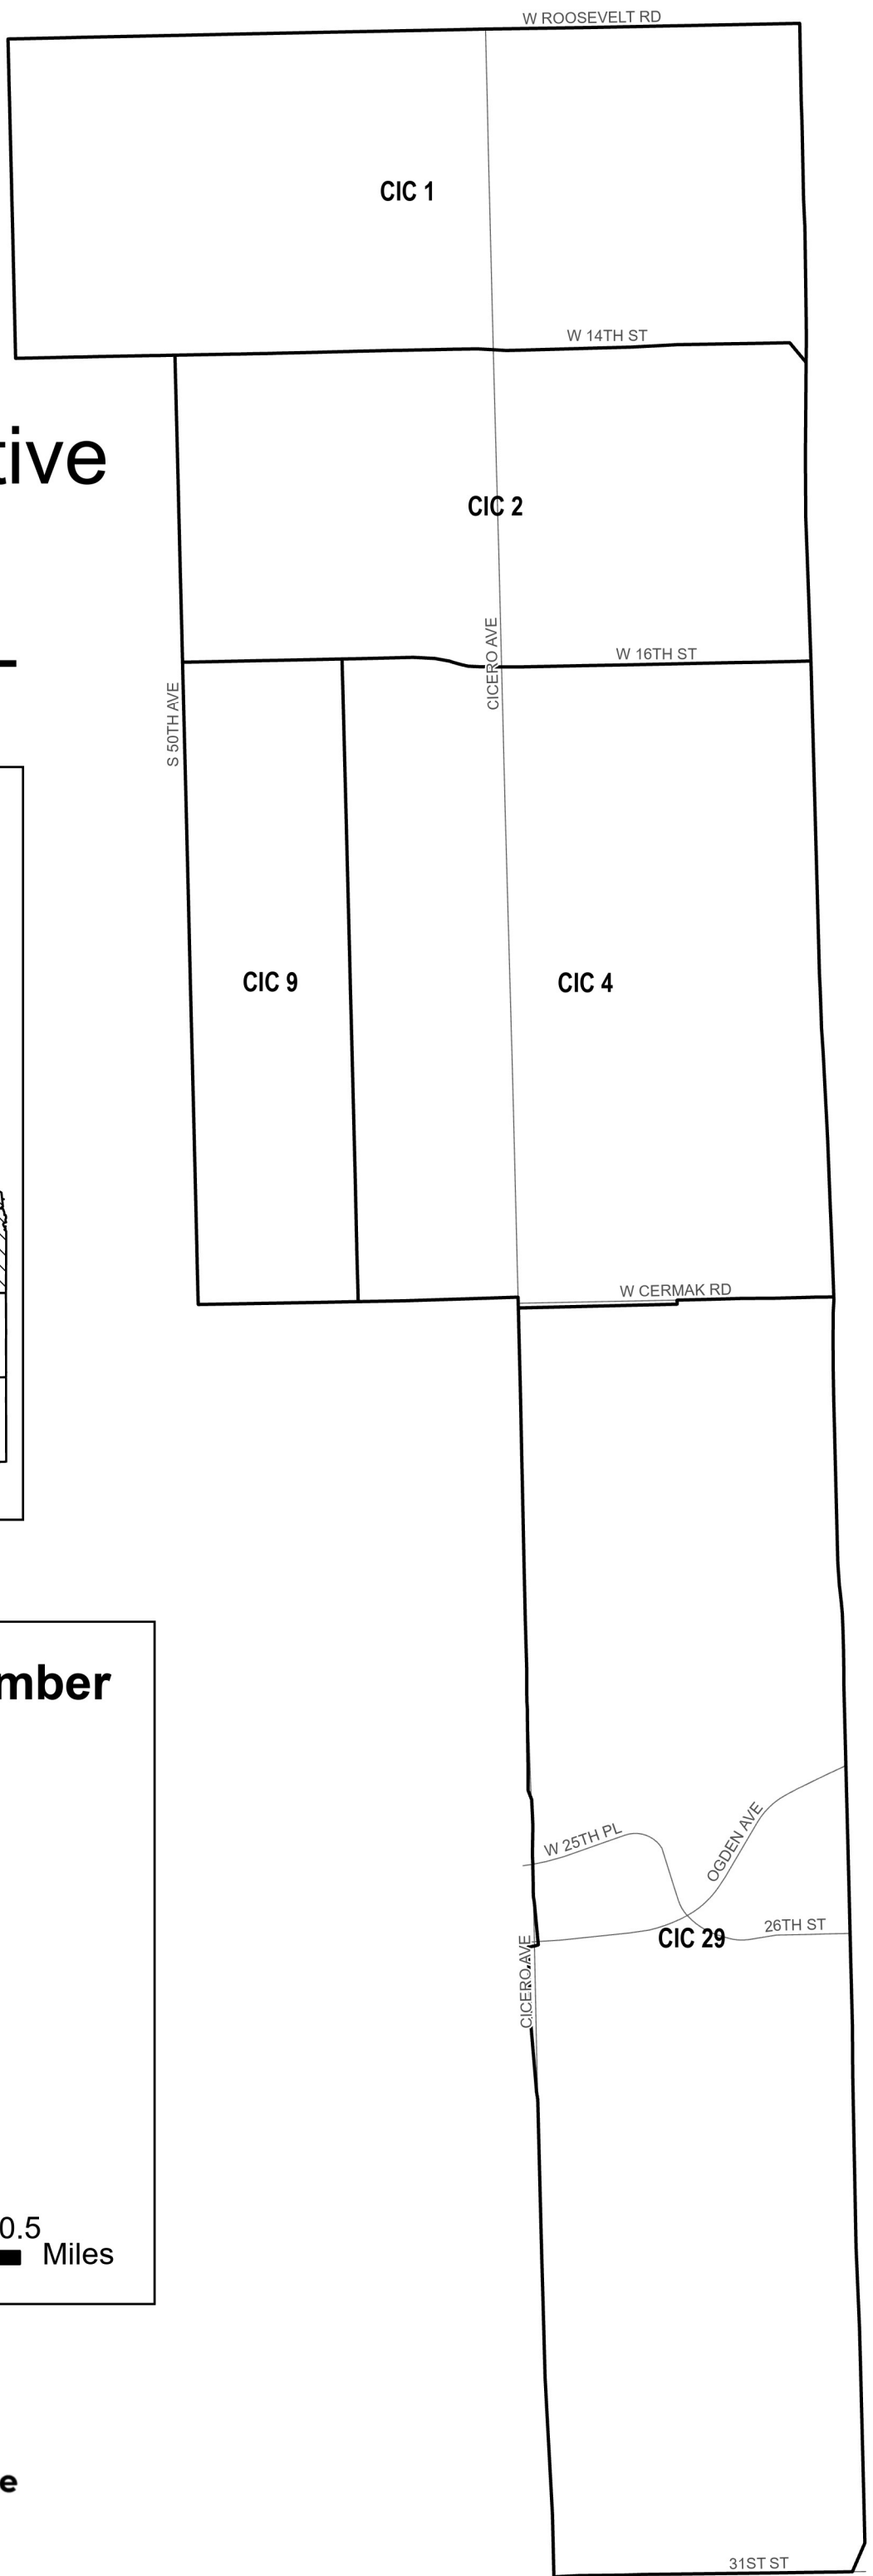

State Representative District 23 Cook County, IL

Township and Precinct Number

CIC = Cicero

Precinct Boundary

Major Roads

Cook County Clerk's Office
Clerk Karen A. Yarbrough
cookcountyclerkil.gov