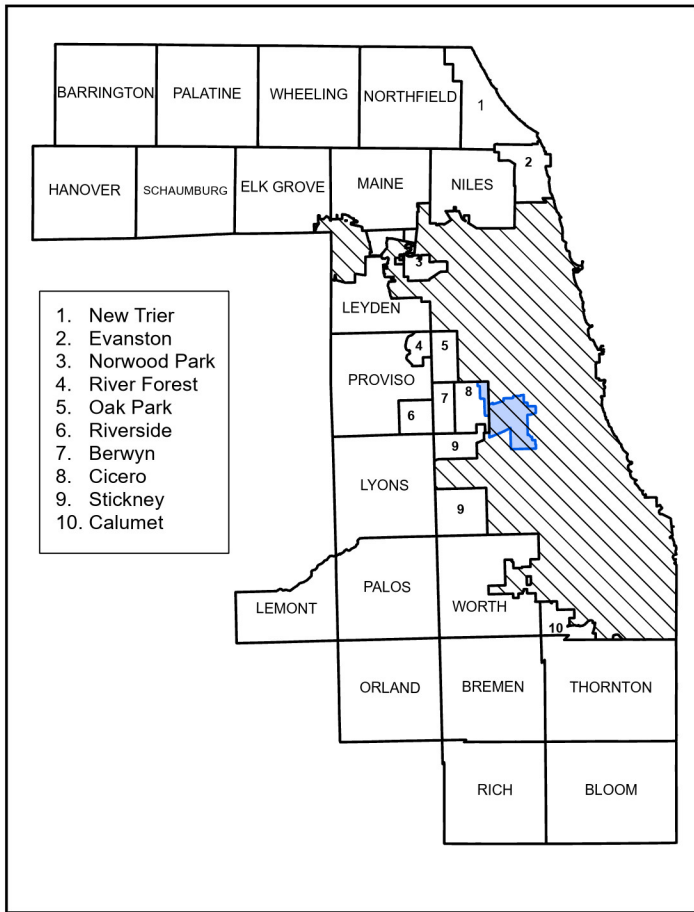

State Representative District 23 Cook County, IL

Township and Precinct Number

CIC = Cicero

Precinct Boundary

Major Roads

Cook County Clerk's Office
Clerk Karen A. Yarbrough
cookcountyclerkil.gov