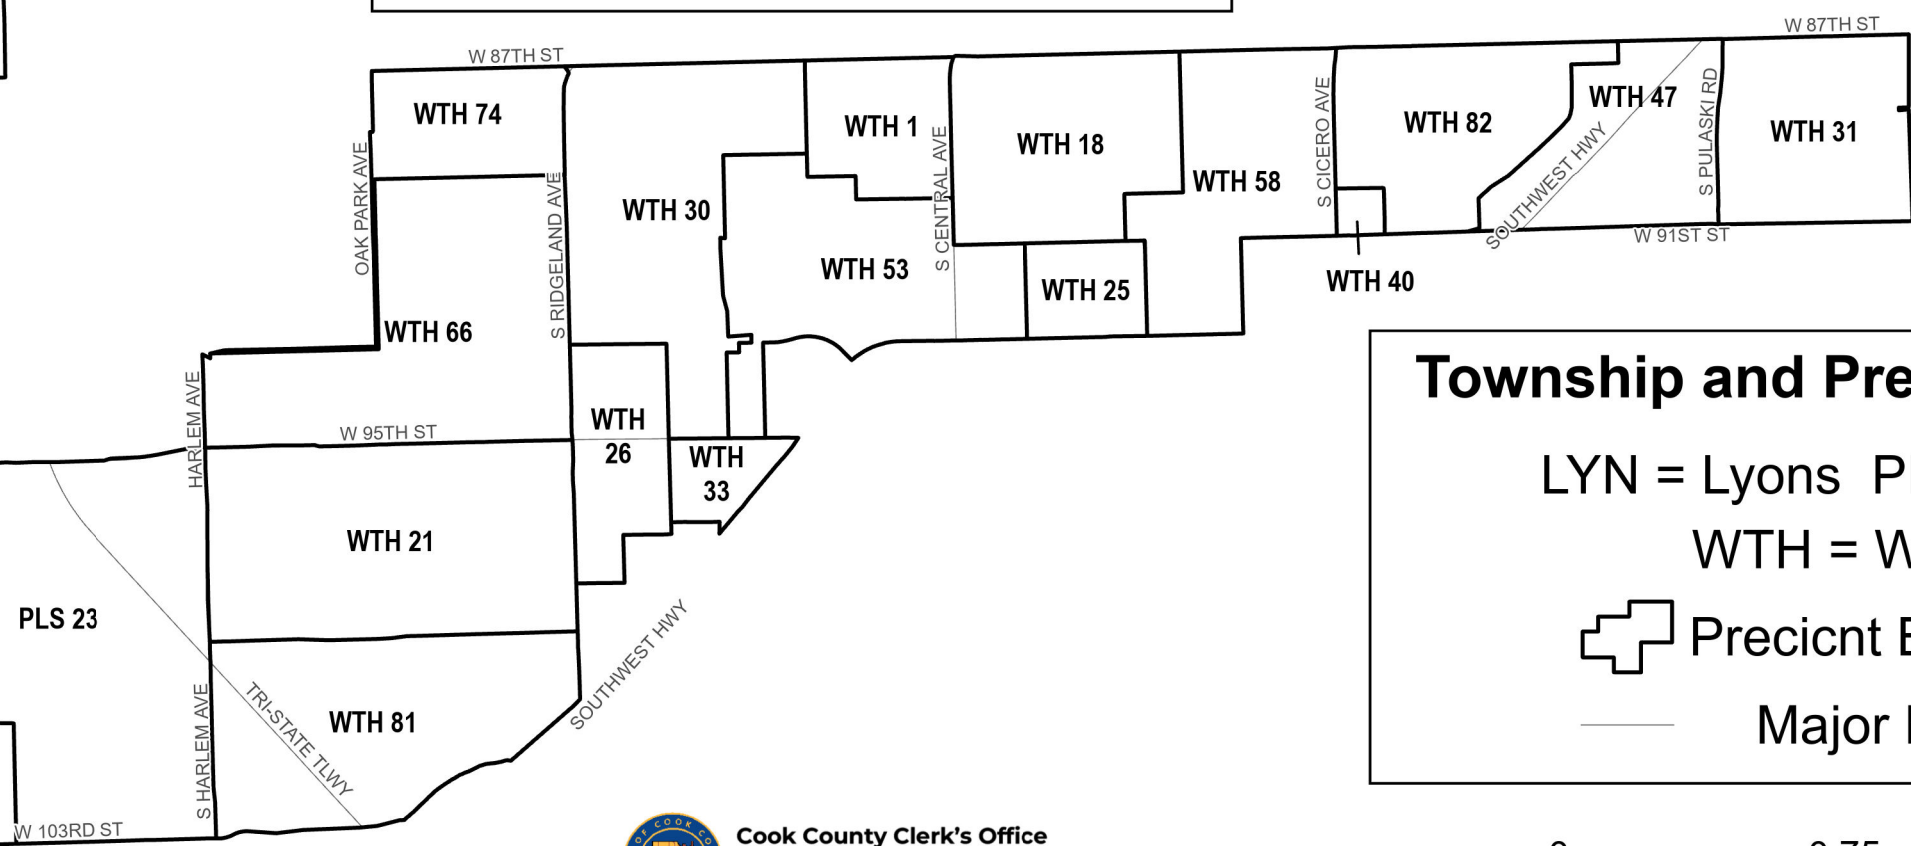

State Representative District 31

Township and Precinct Number

LYN = Lyons PLS = Palos
 WTH = Worth

Precinct Boundary
 Major Roads