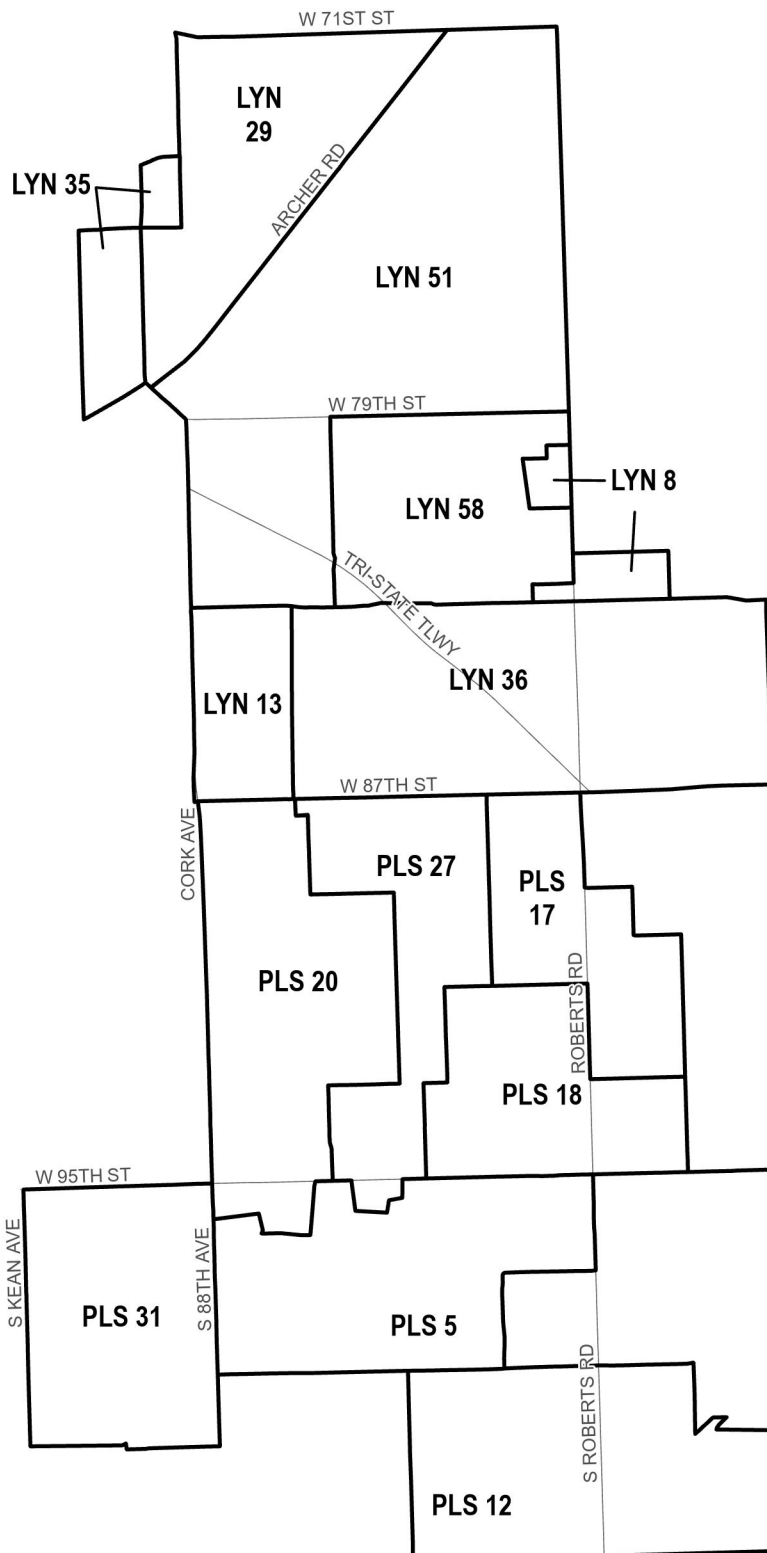

State Representative District 31

Township and Precinct Number

LYN = Lyons PLS = Palos
 WTH = Worth

Precinct Boundary
 Major Roads