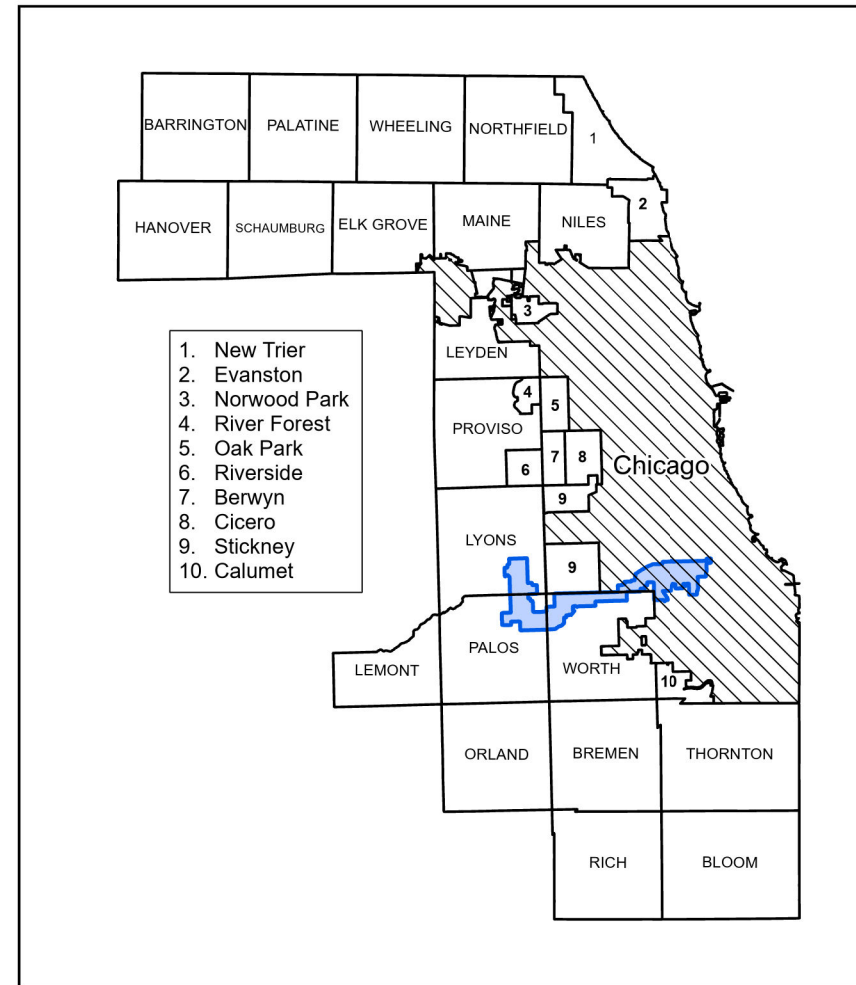

State Representative District 31

Township and Precinct Number

LYN = Lyons PLS = Palos
 WTH = Worth

Precinct Boundary
 Major Roads