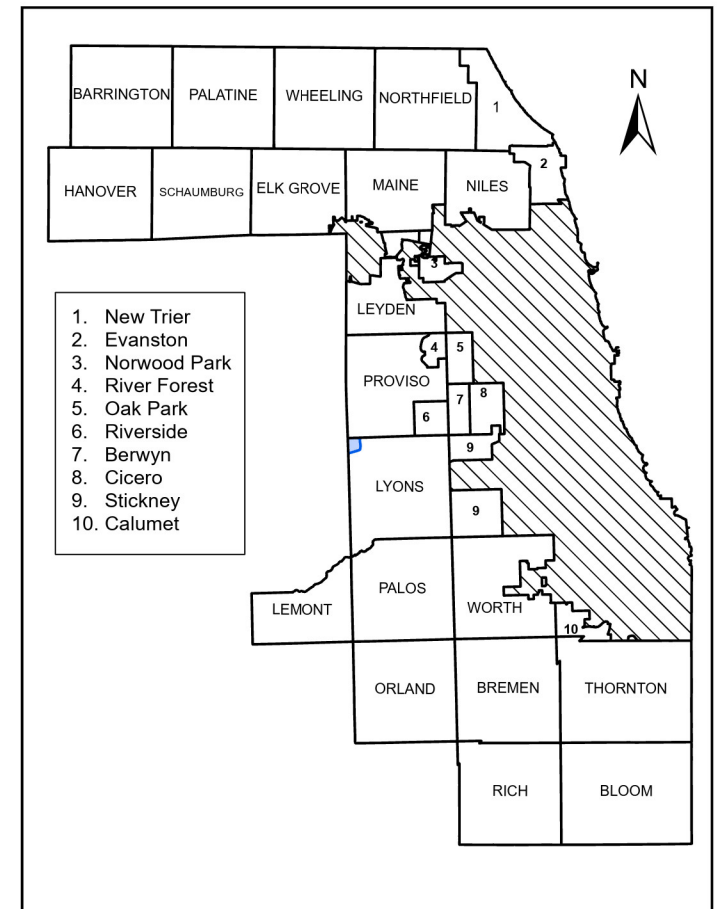

State Representative District 45

Cook County, IL

Township and Precinct Number

LYN = Lyons

 Precinct Boundary

 Major Roads

Cook County Clerk's Office
 Clerk Karen A. Yarbrough
cookcountyclerkil.gov