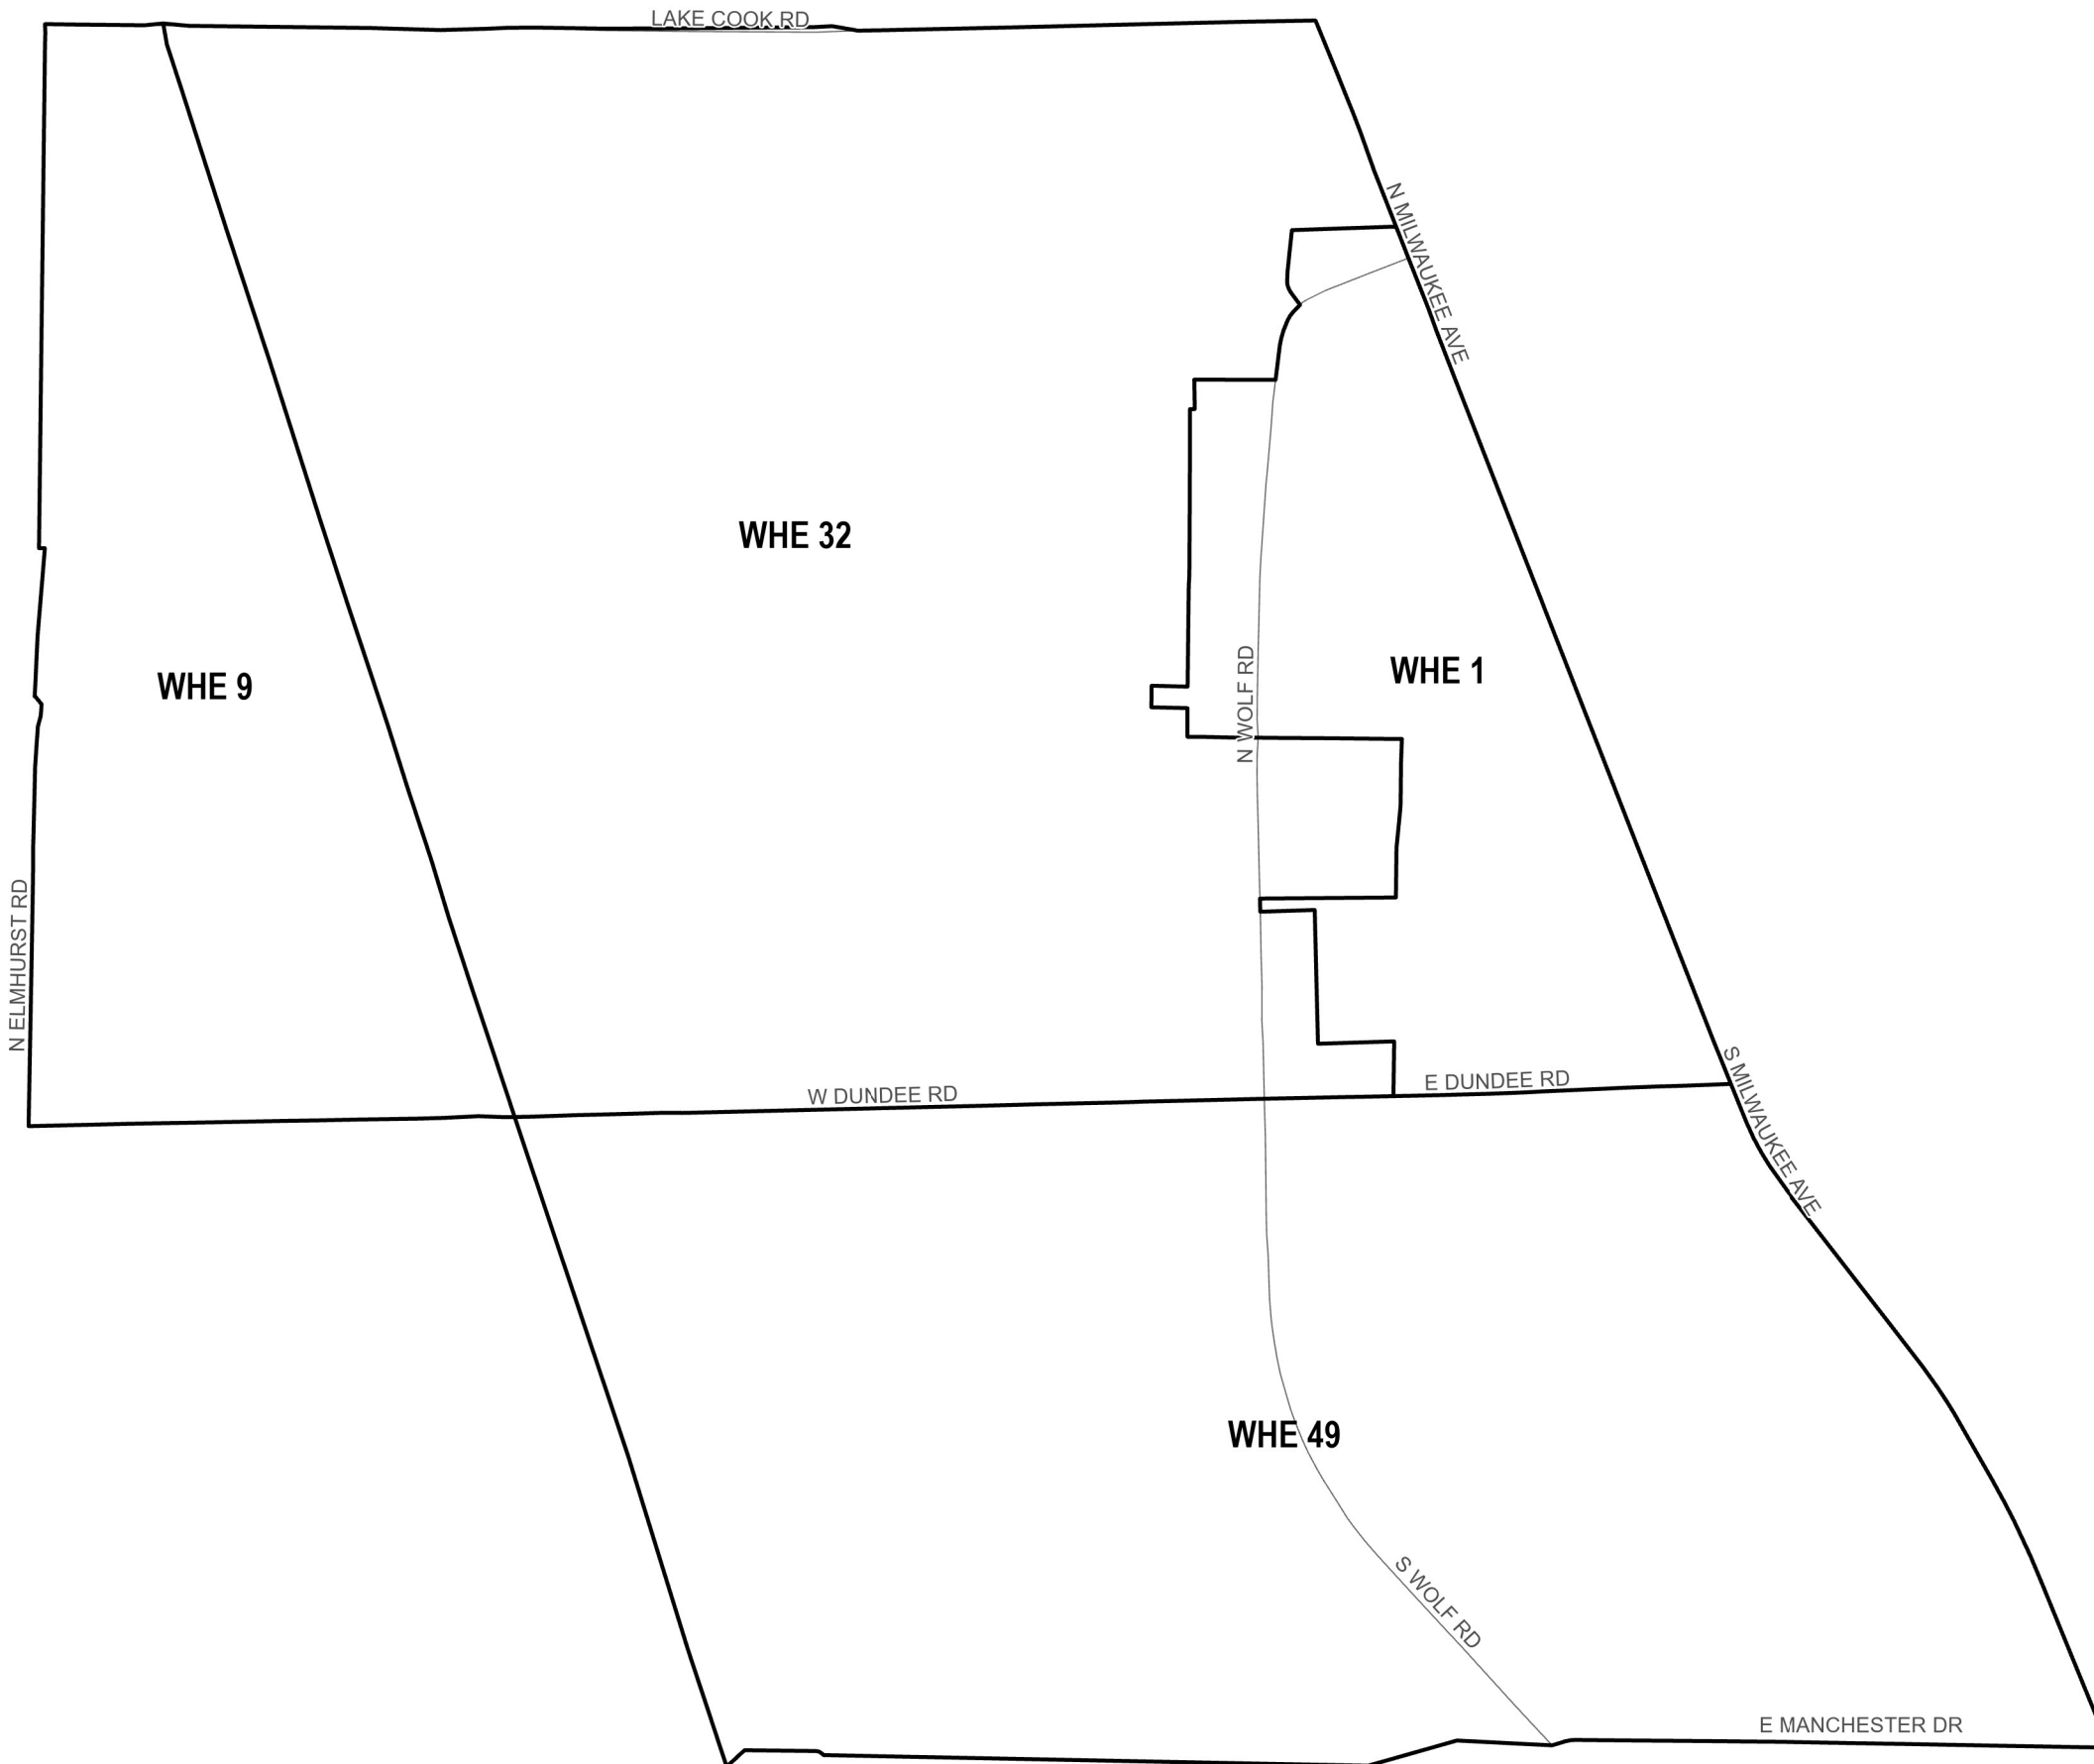

State Representative District 59 Cook County, IL

Township and Precinct Number

WHE = Wheeling

 Precinct Boundary

 Major Roads