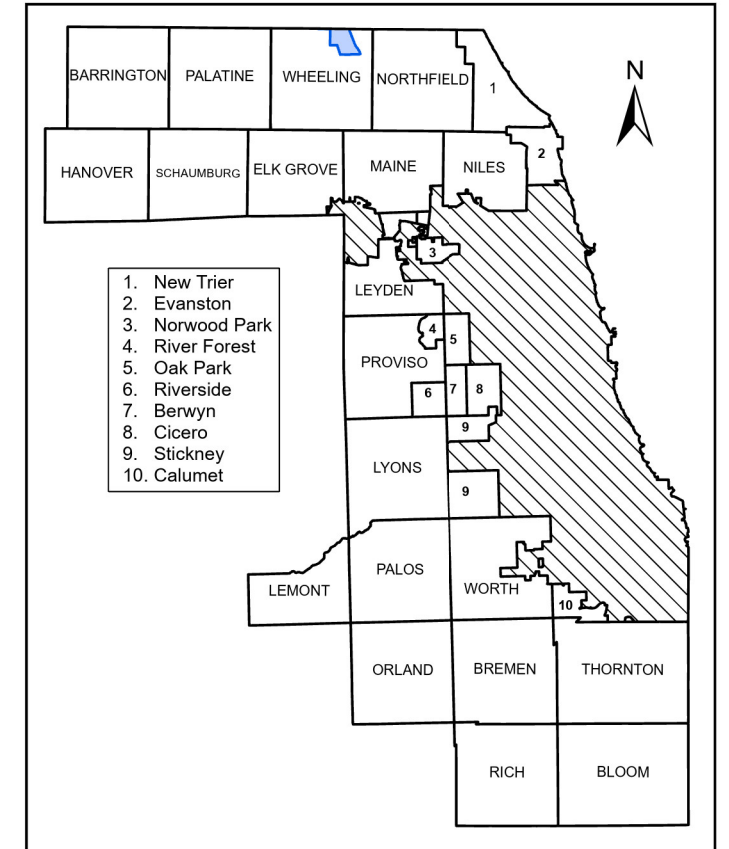

State Representative District 59 Cook County, IL

Township and Precinct Number

WHE = Wheeling

 Precinct Boundary

 Major Roads