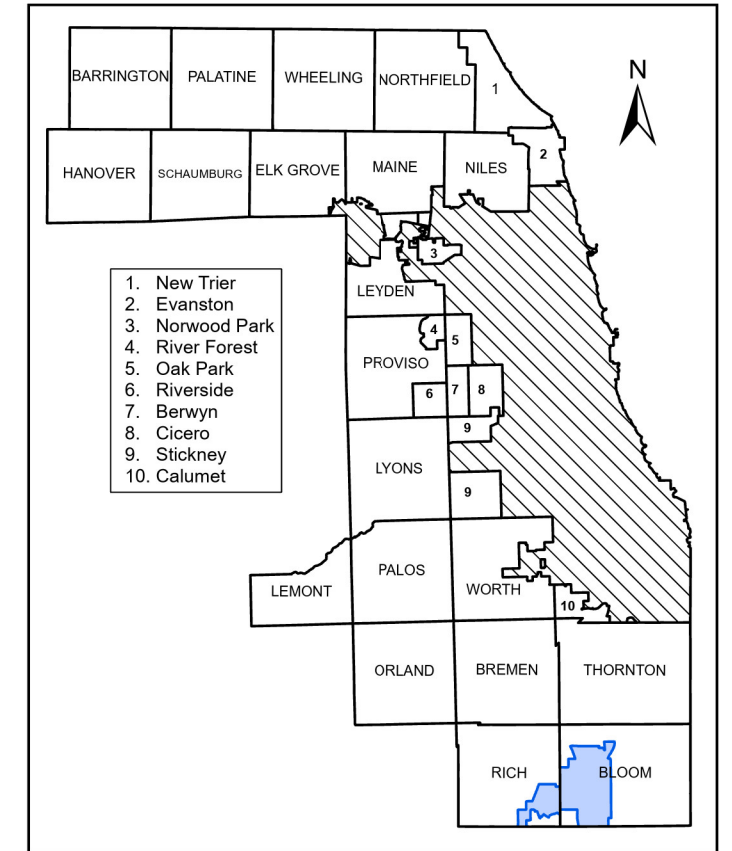

State Representative District 80 Cook County, IL

Township and Precinct Number

BLM = Bloom
 RIH = Rich

Precinct Boundary

Major Roads

Cook County Clerk's Office
 Clerk Karen A. Yarbrough
cookcountyclerkil.gov