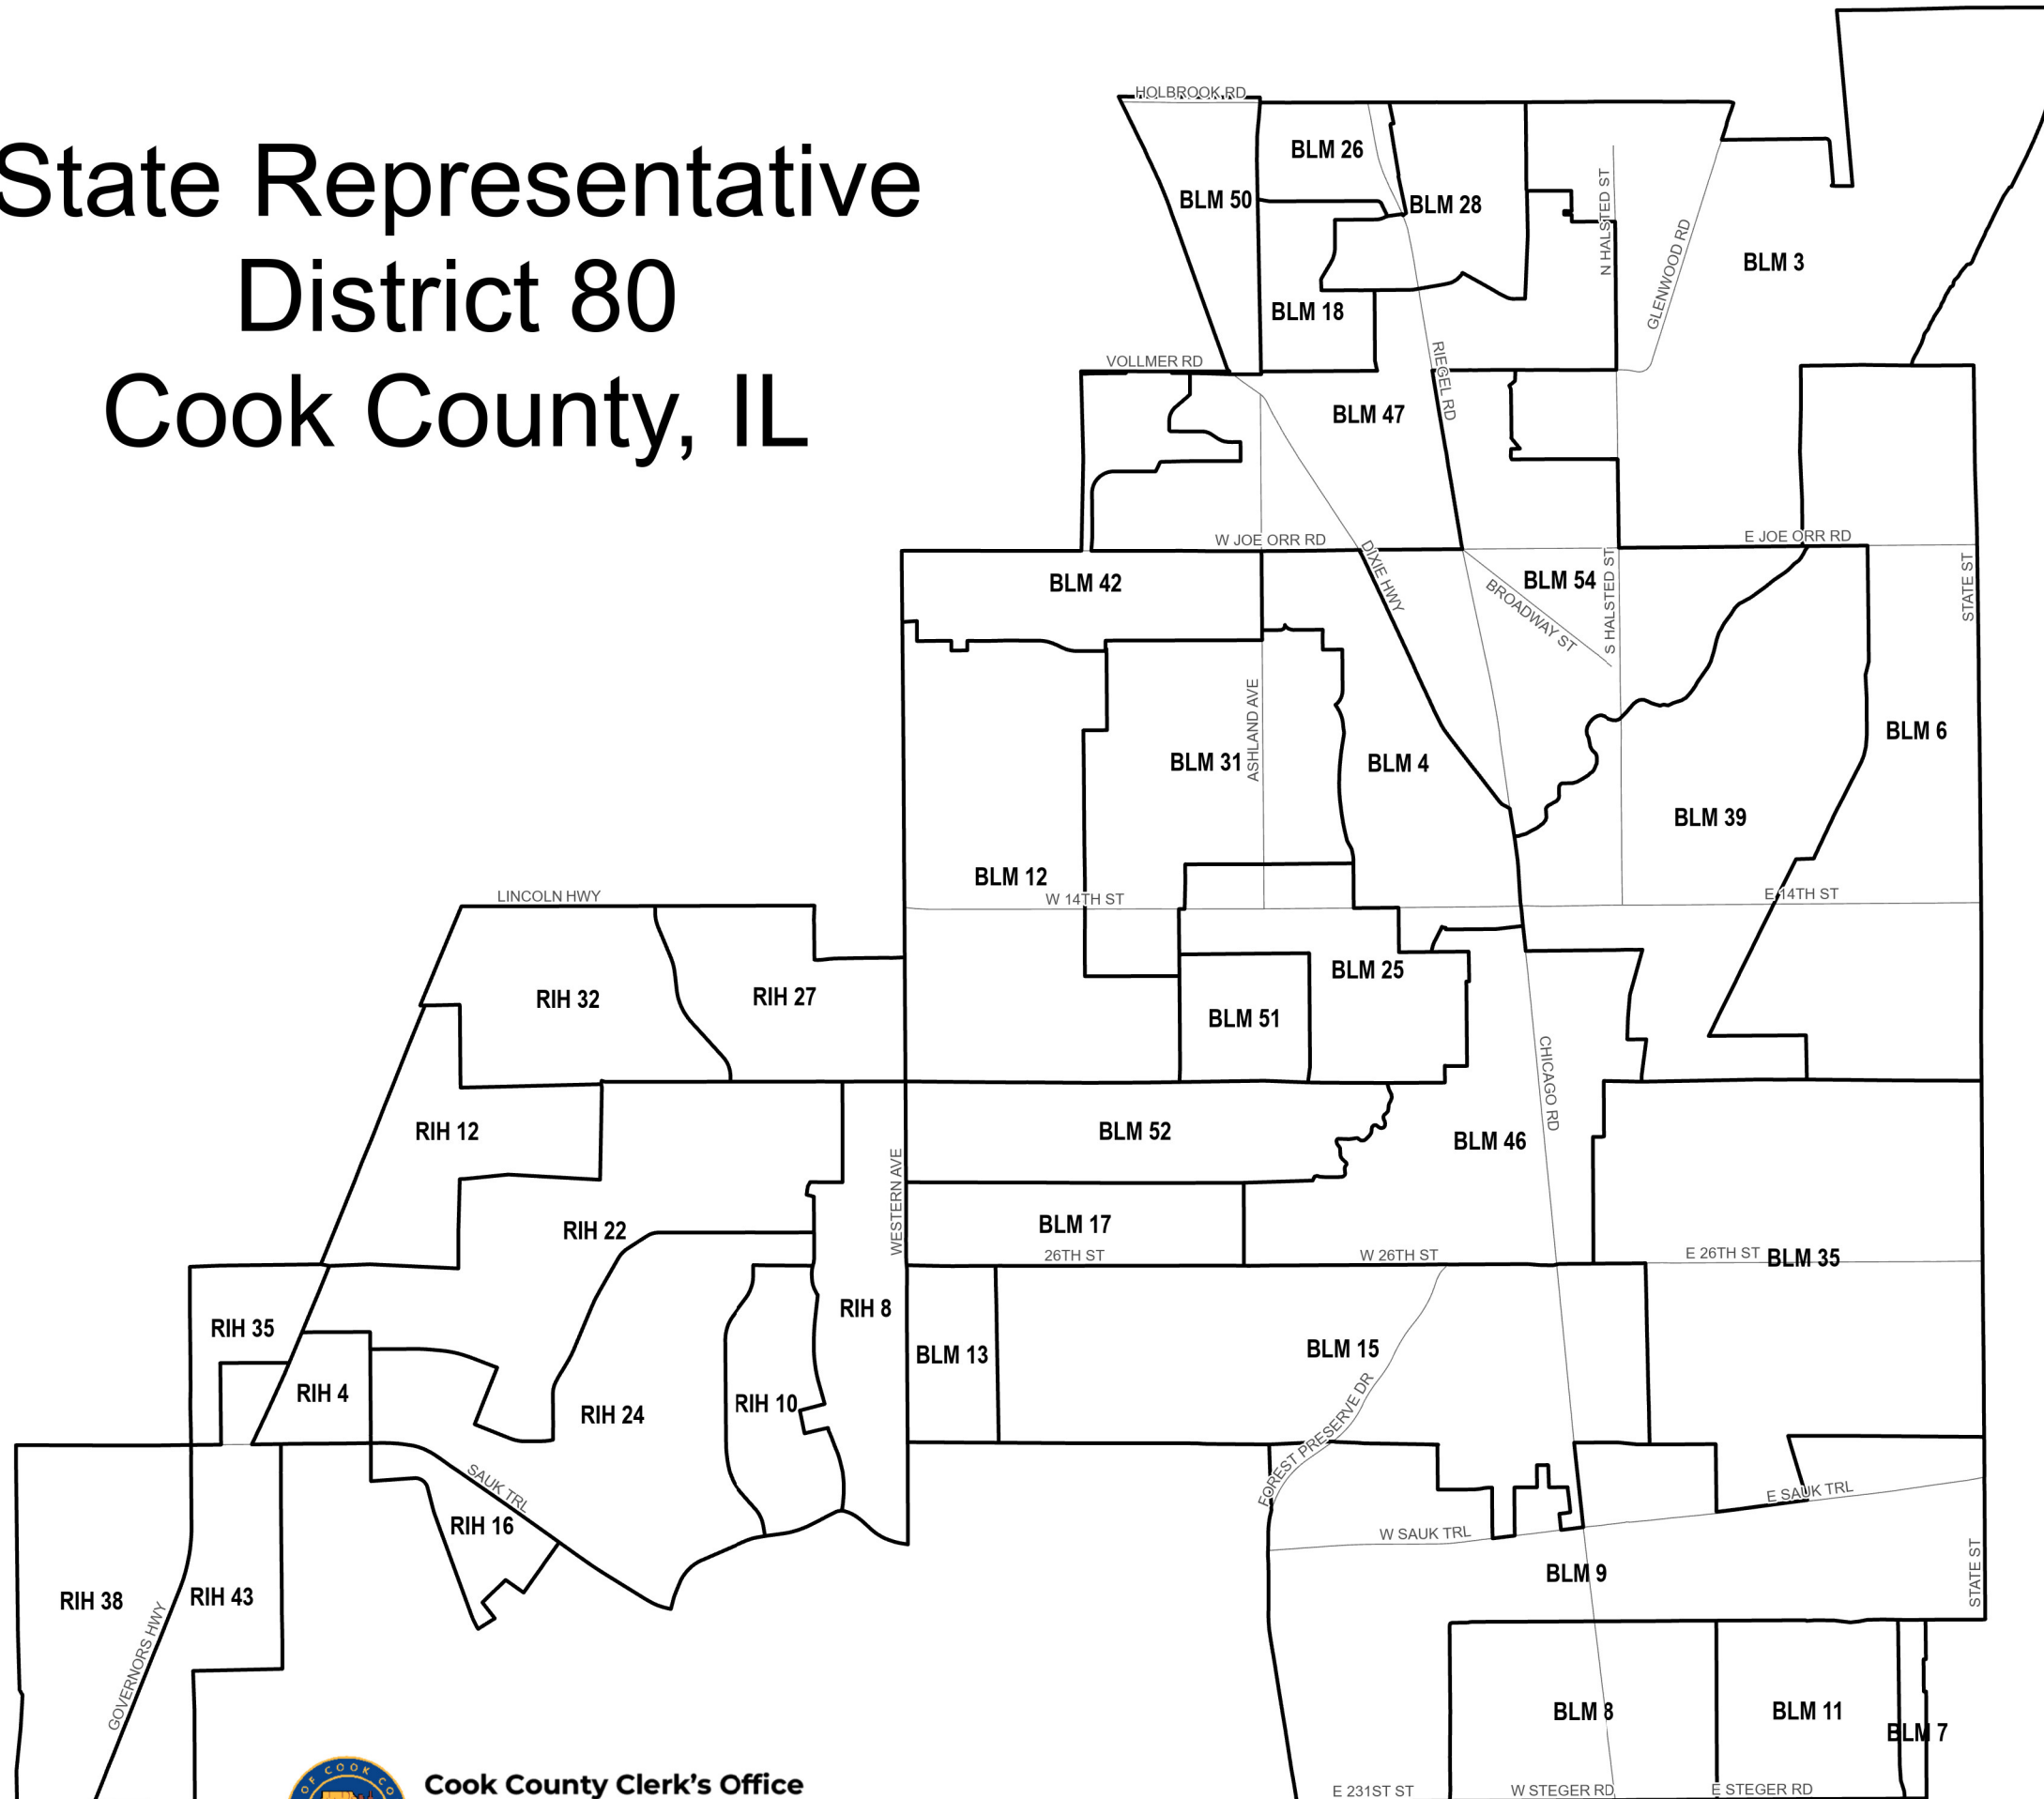

State Representative District 80 Cook County, IL

Township and Precinct Number

BLM = Bloom
 RIH = Rich

Precinct Boundary

Major Roads

Cook County Clerk's Office
 Clerk Karen A. Yarbrough
cookcountyclerkil.gov