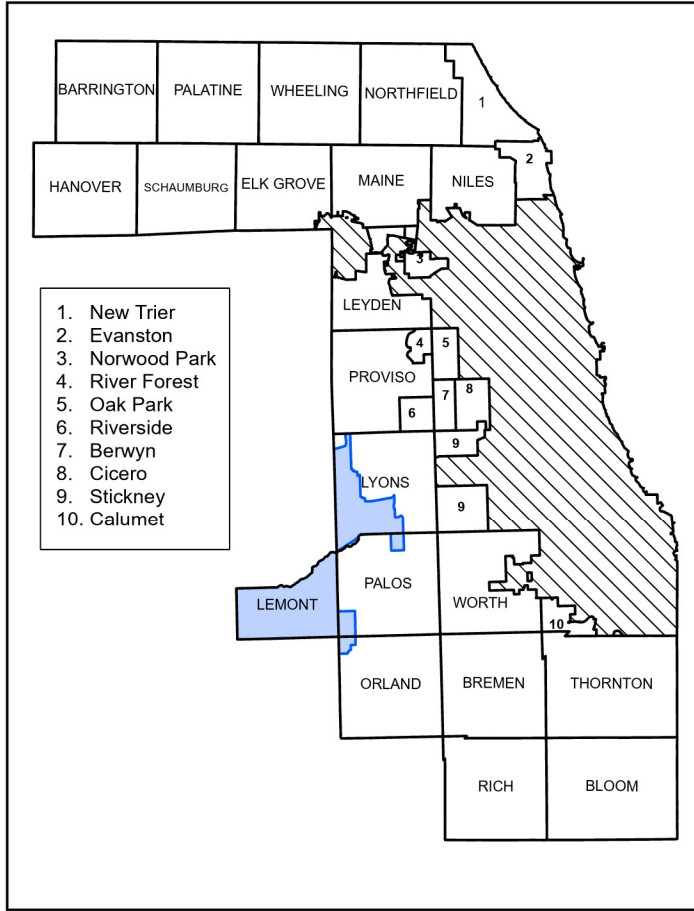

State Representative District 82

Cook County, IL

Township and Precinct Number

LMT = Lemont ORD = Orland
 LYN = Lyons PLS = Palos

⊕ Precinct Boundary
 — Major Roads

Cook County Clerk's Office
 Clerk Karen A. Yarbrough
cookcountyclerk.il.gov