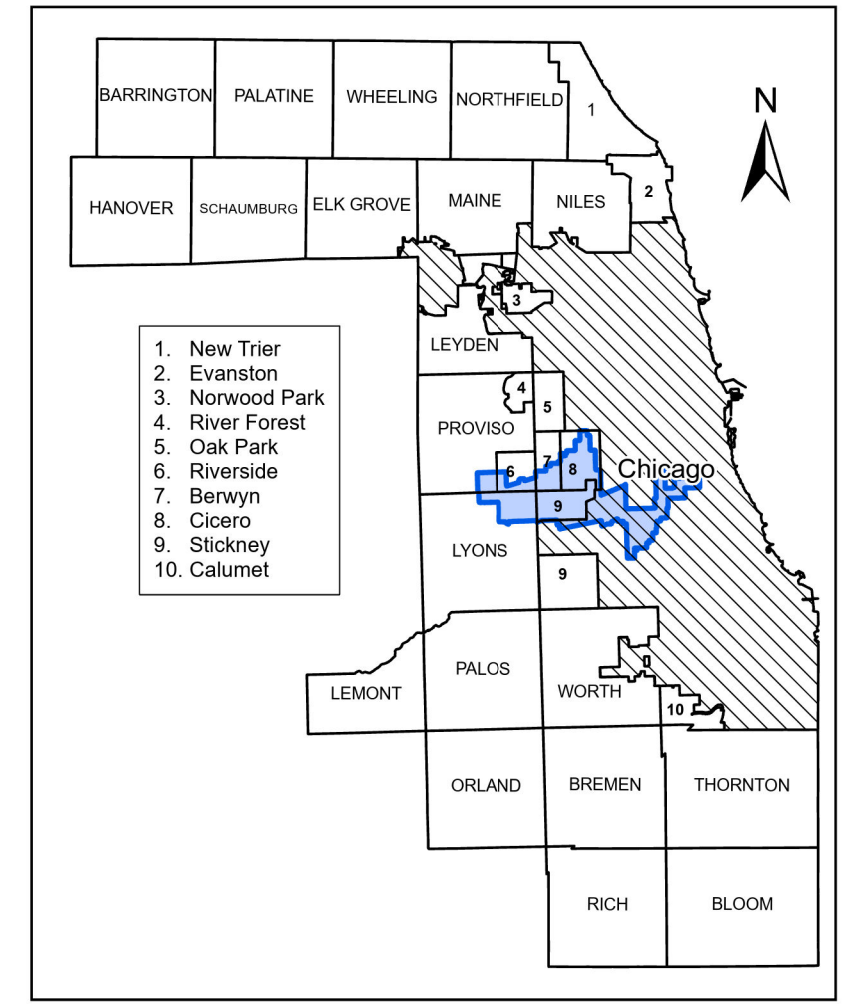

State Senate District 1

Cook County, IL

1. New Trier
2. Evanston
3. Norwood Park
4. River Forest
5. Oak Park
6. Riverside
7. Berwyn
8. Cicero
9. Stickney
10. Calumet

Township and Precinct Number

BERW = Berwyn PRV = Proviso
 CIC = Cicero RSD = Riverside
 LYN = Lyons STK = Stickney

 Precinct Boundary
 Major Roads