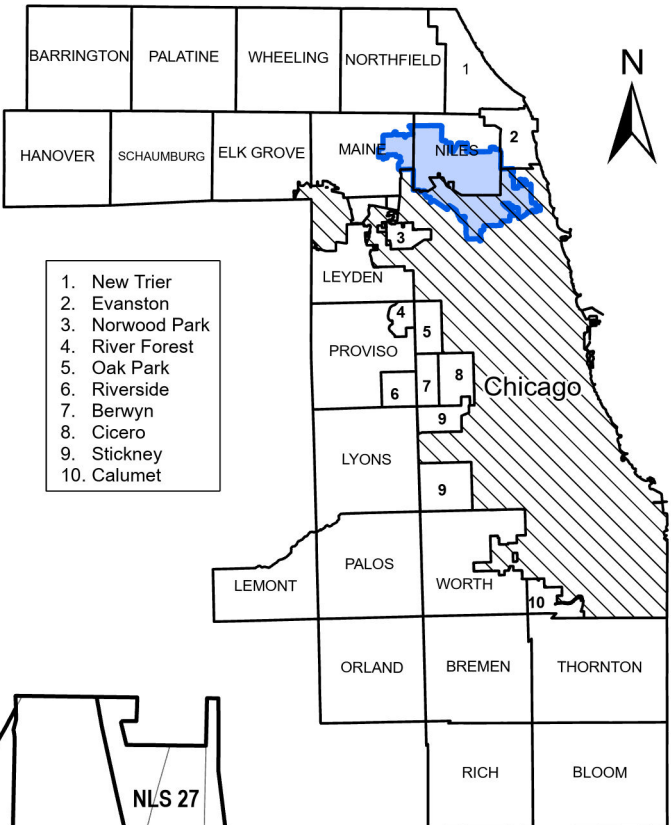

State Senate District 8

Cook County, IL

Township and Precinct Number

MNE = Maine
 NLS = Niles

Precinct Boundary
 Major Roads