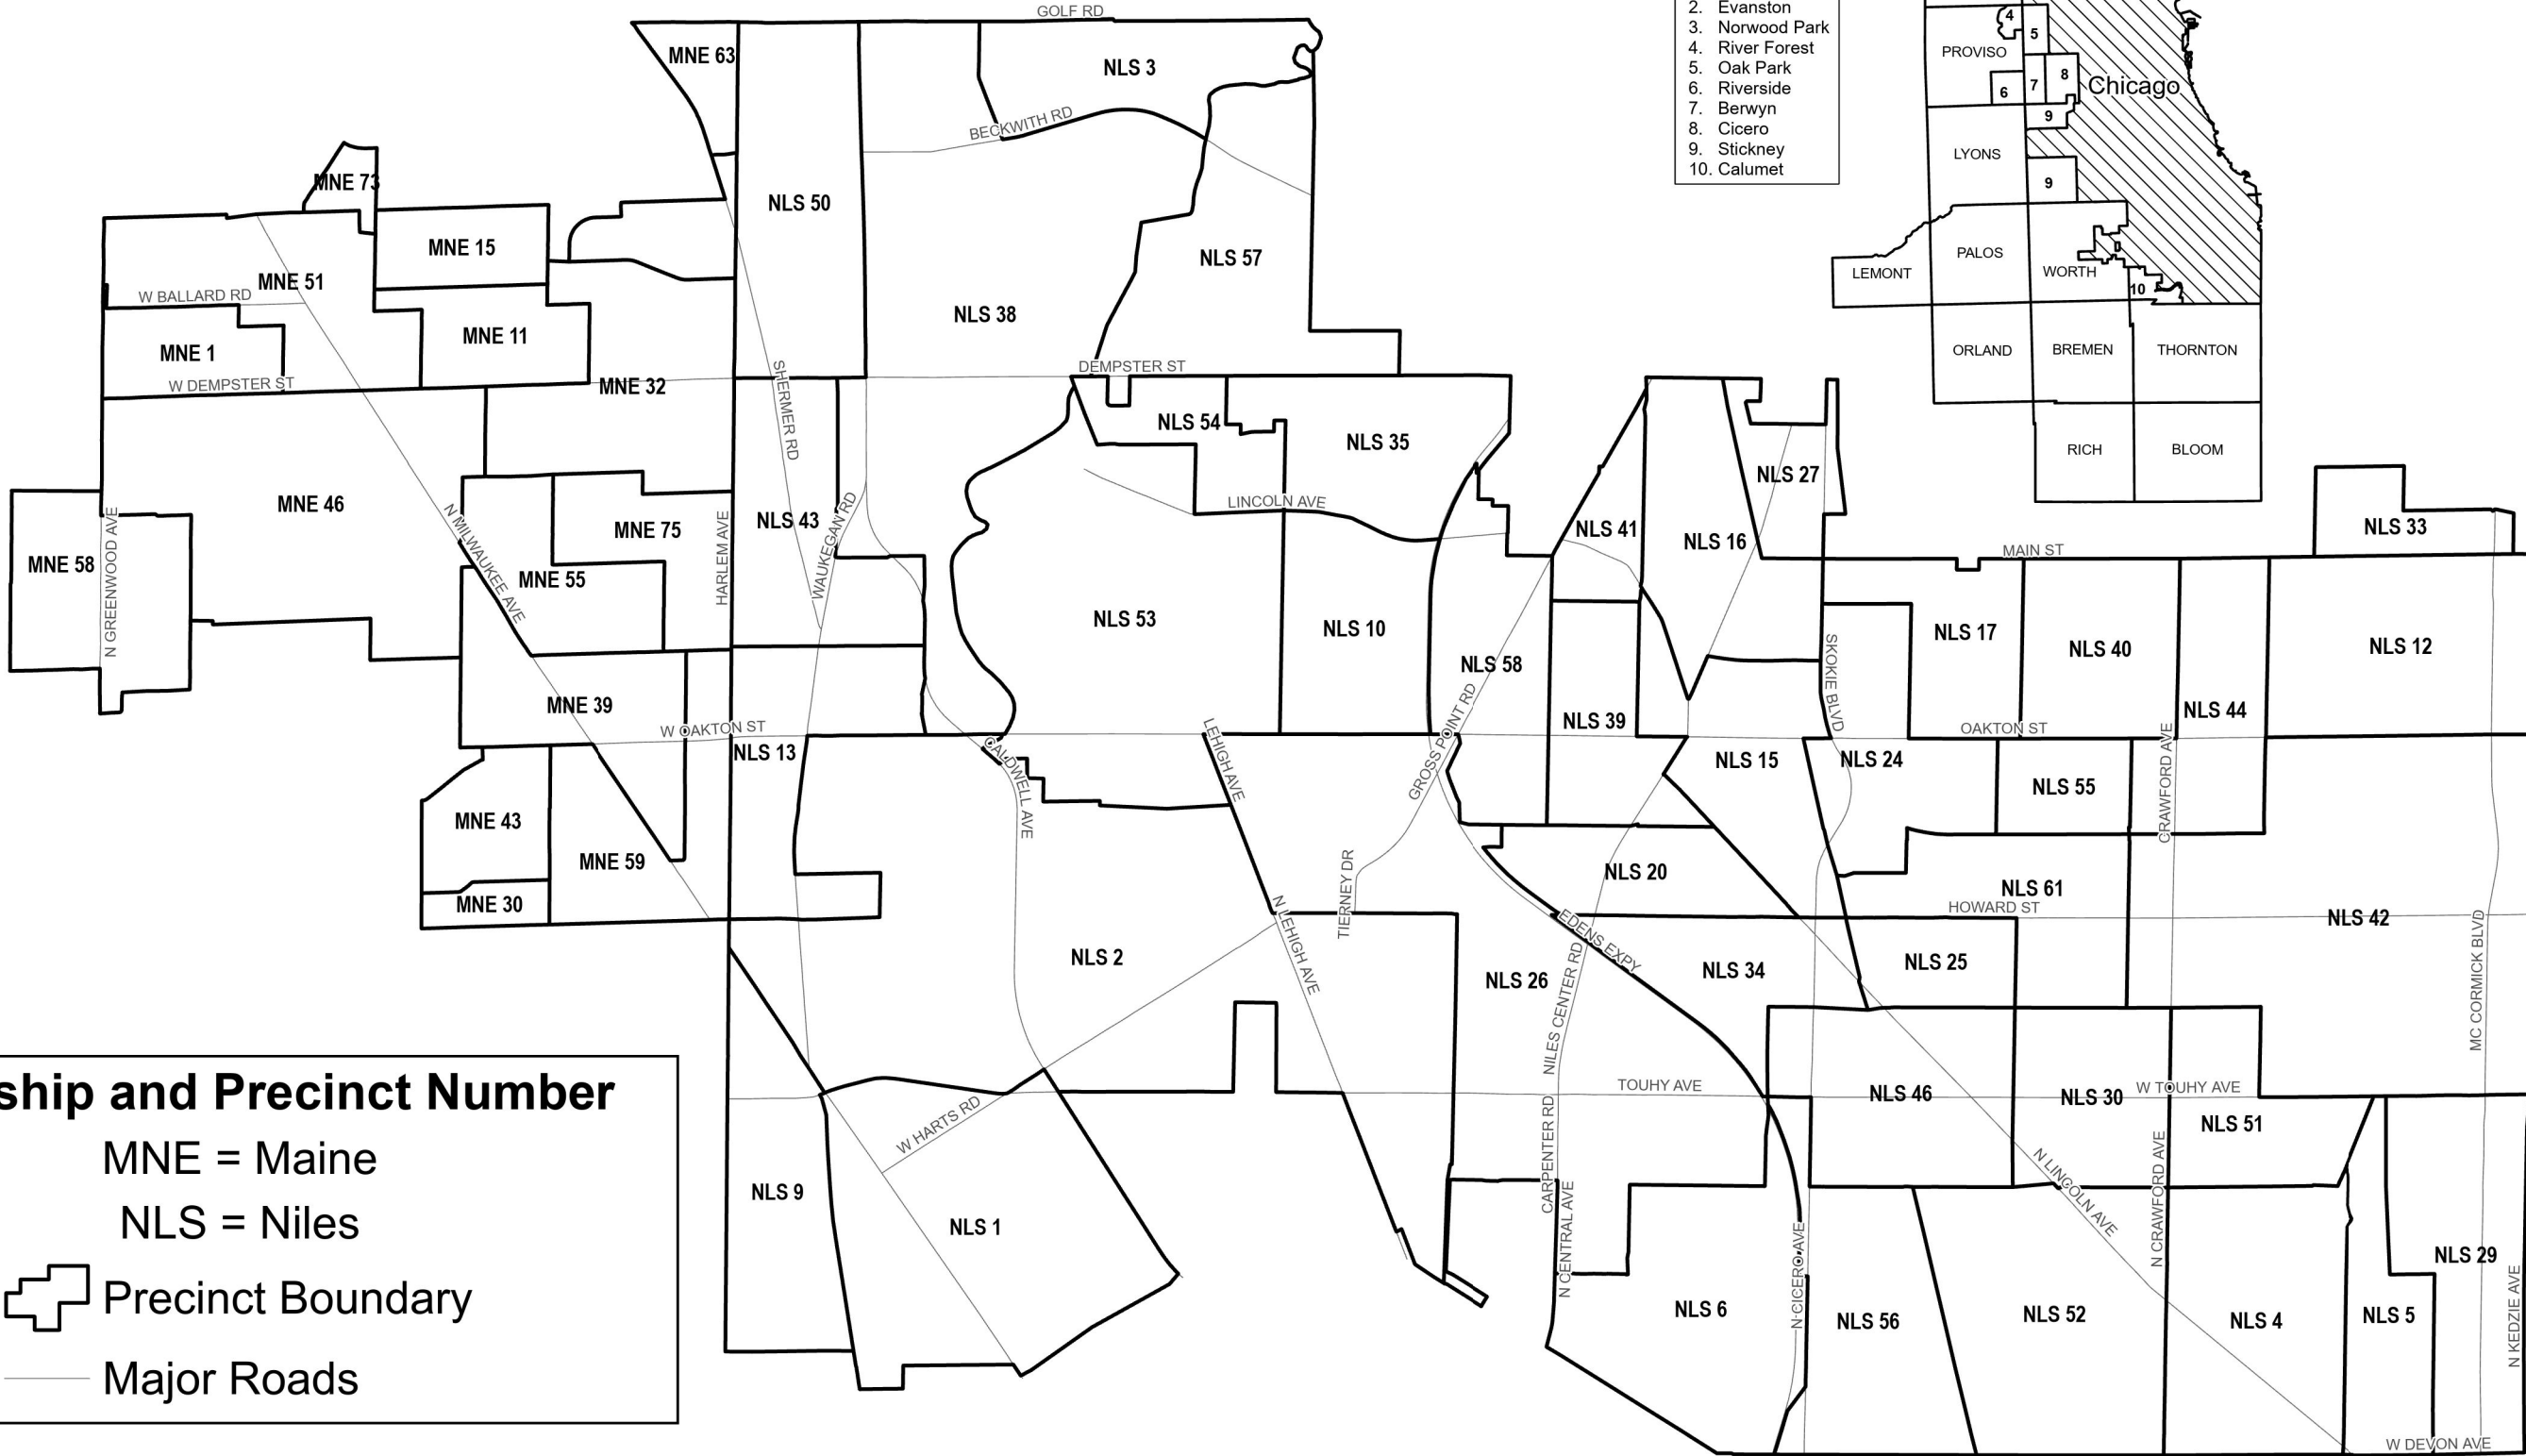

State Senate District 8

Cook County, IL

Township and Precinct Number

MNE = Maine
 NLS = Niles

Precinct Boundary
 Major Roads