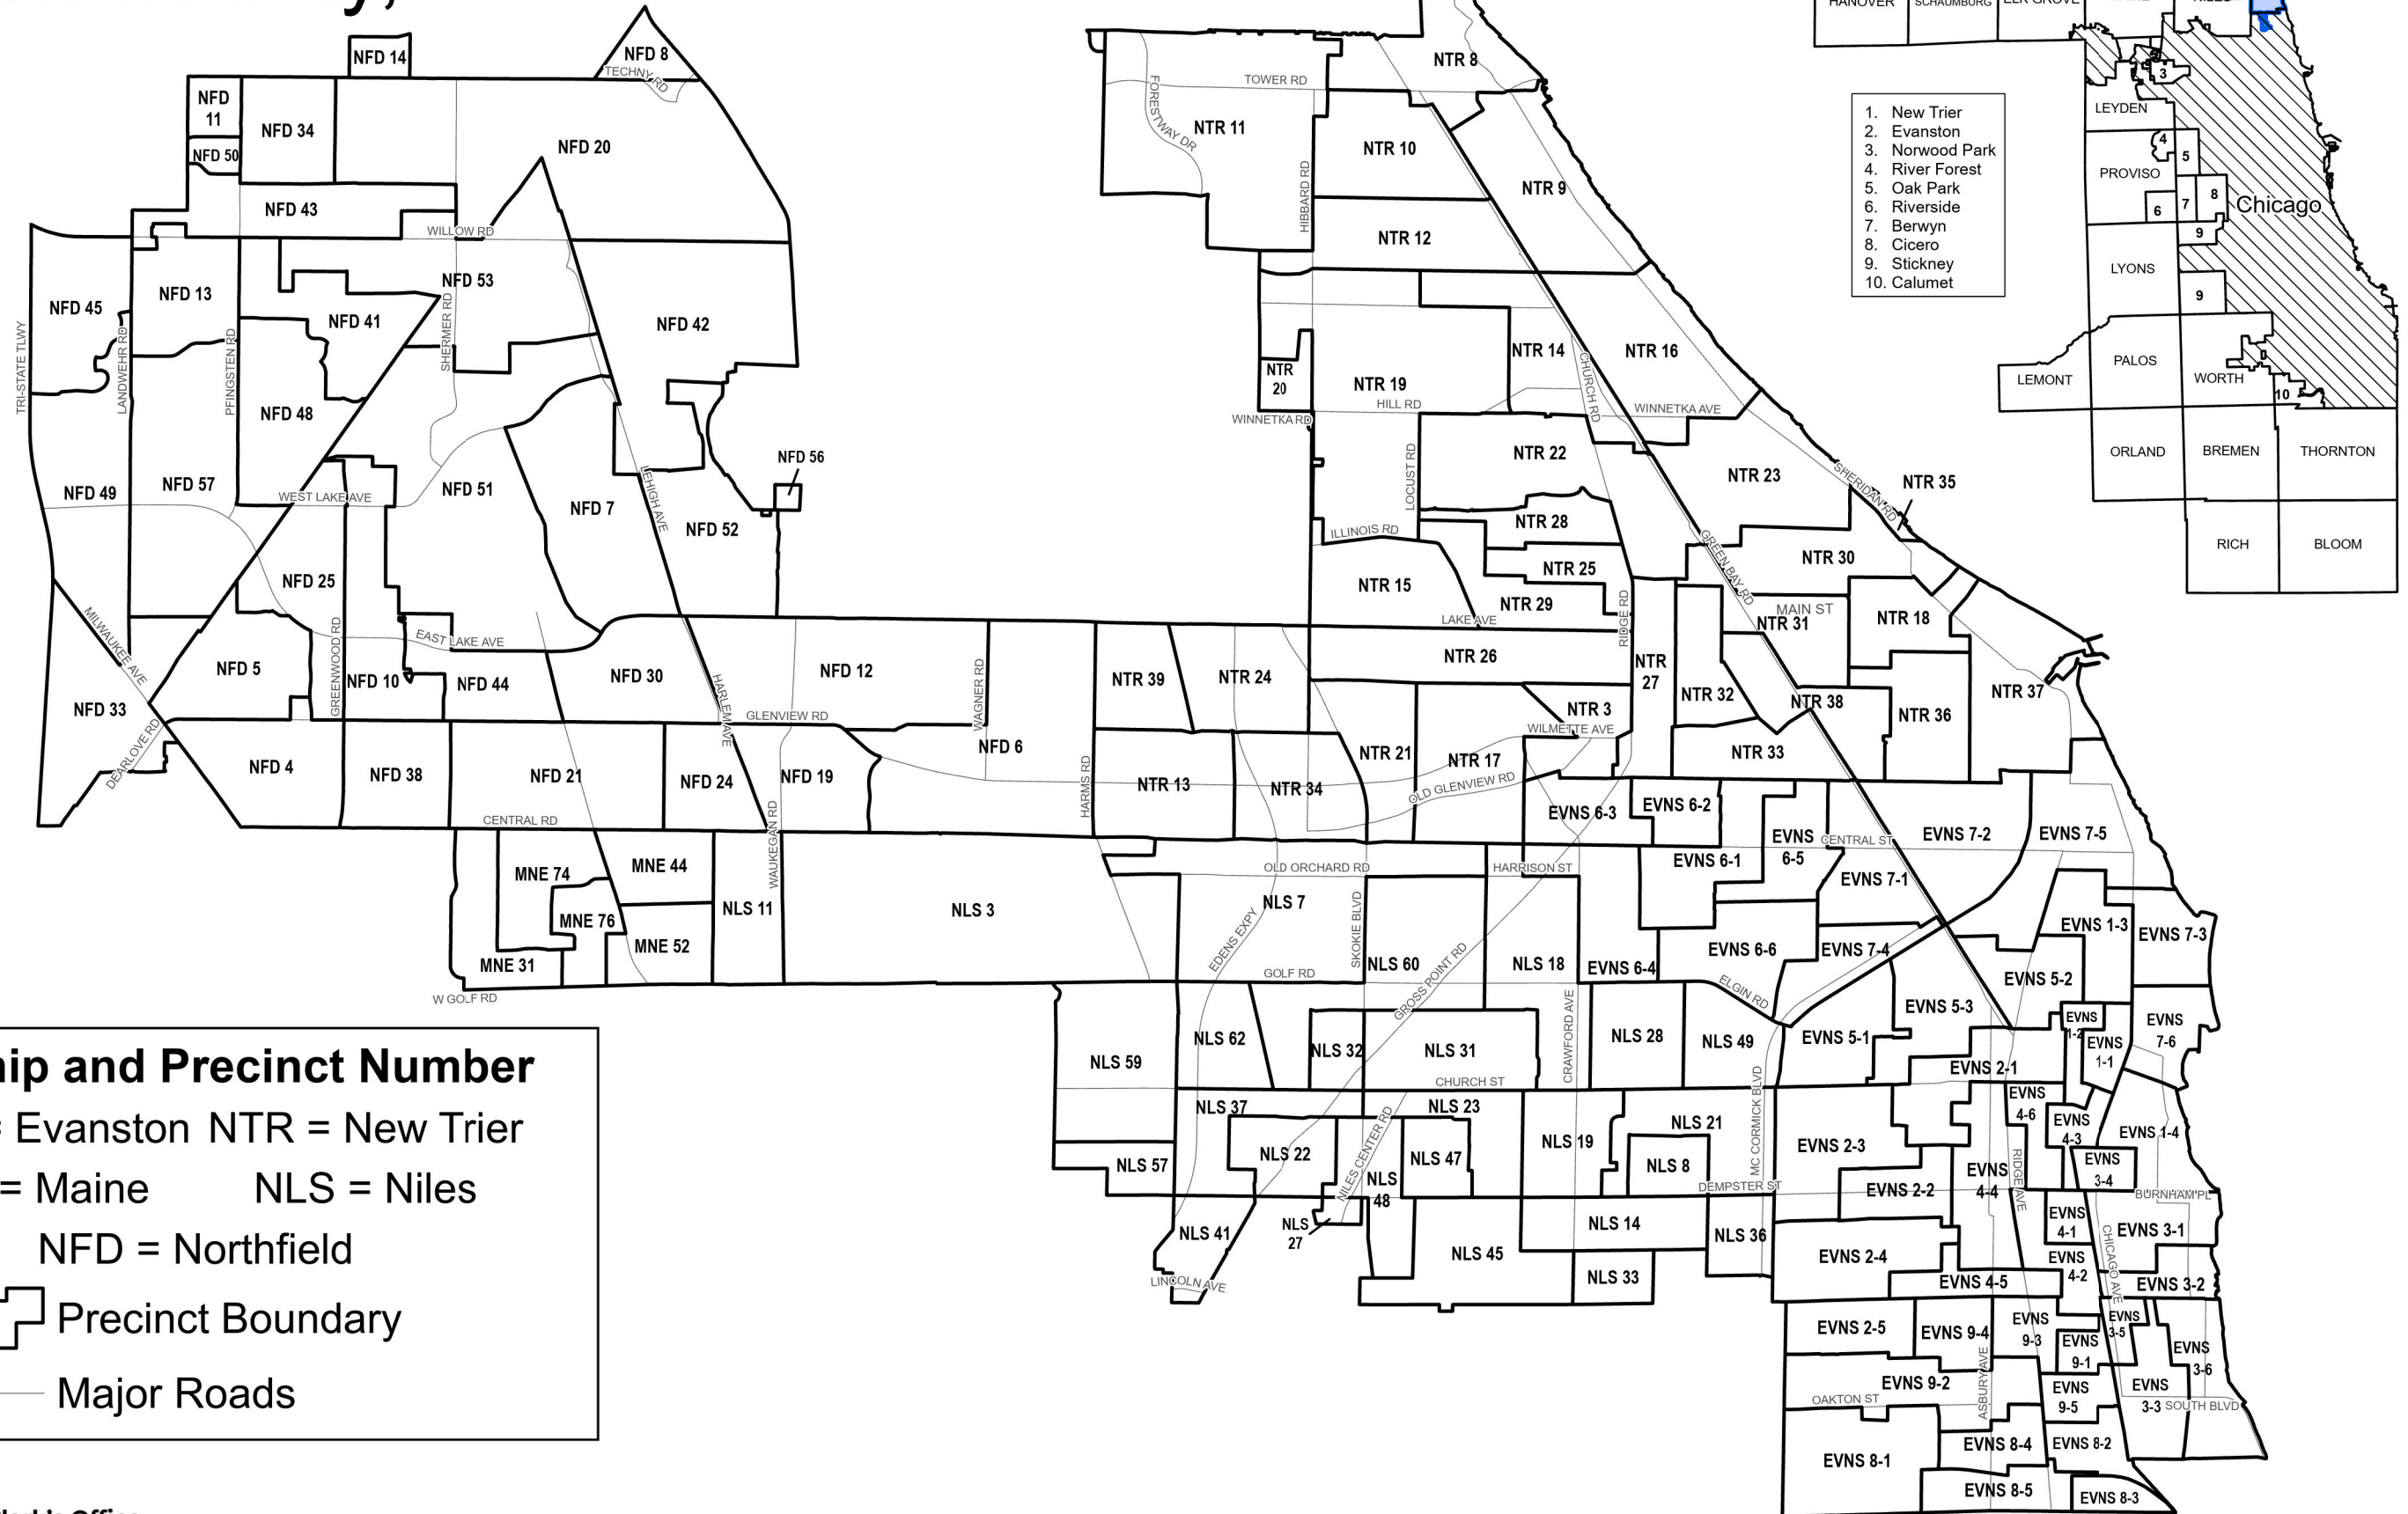

State Senate District 9

Cook County, IL

Township and Precinct Number
 EVNS = Evanston NTR = New Trier
 MNE = Maine NLS = Niles
 NFD = Northfield
 — Precinct Boundary
 — Major Roads