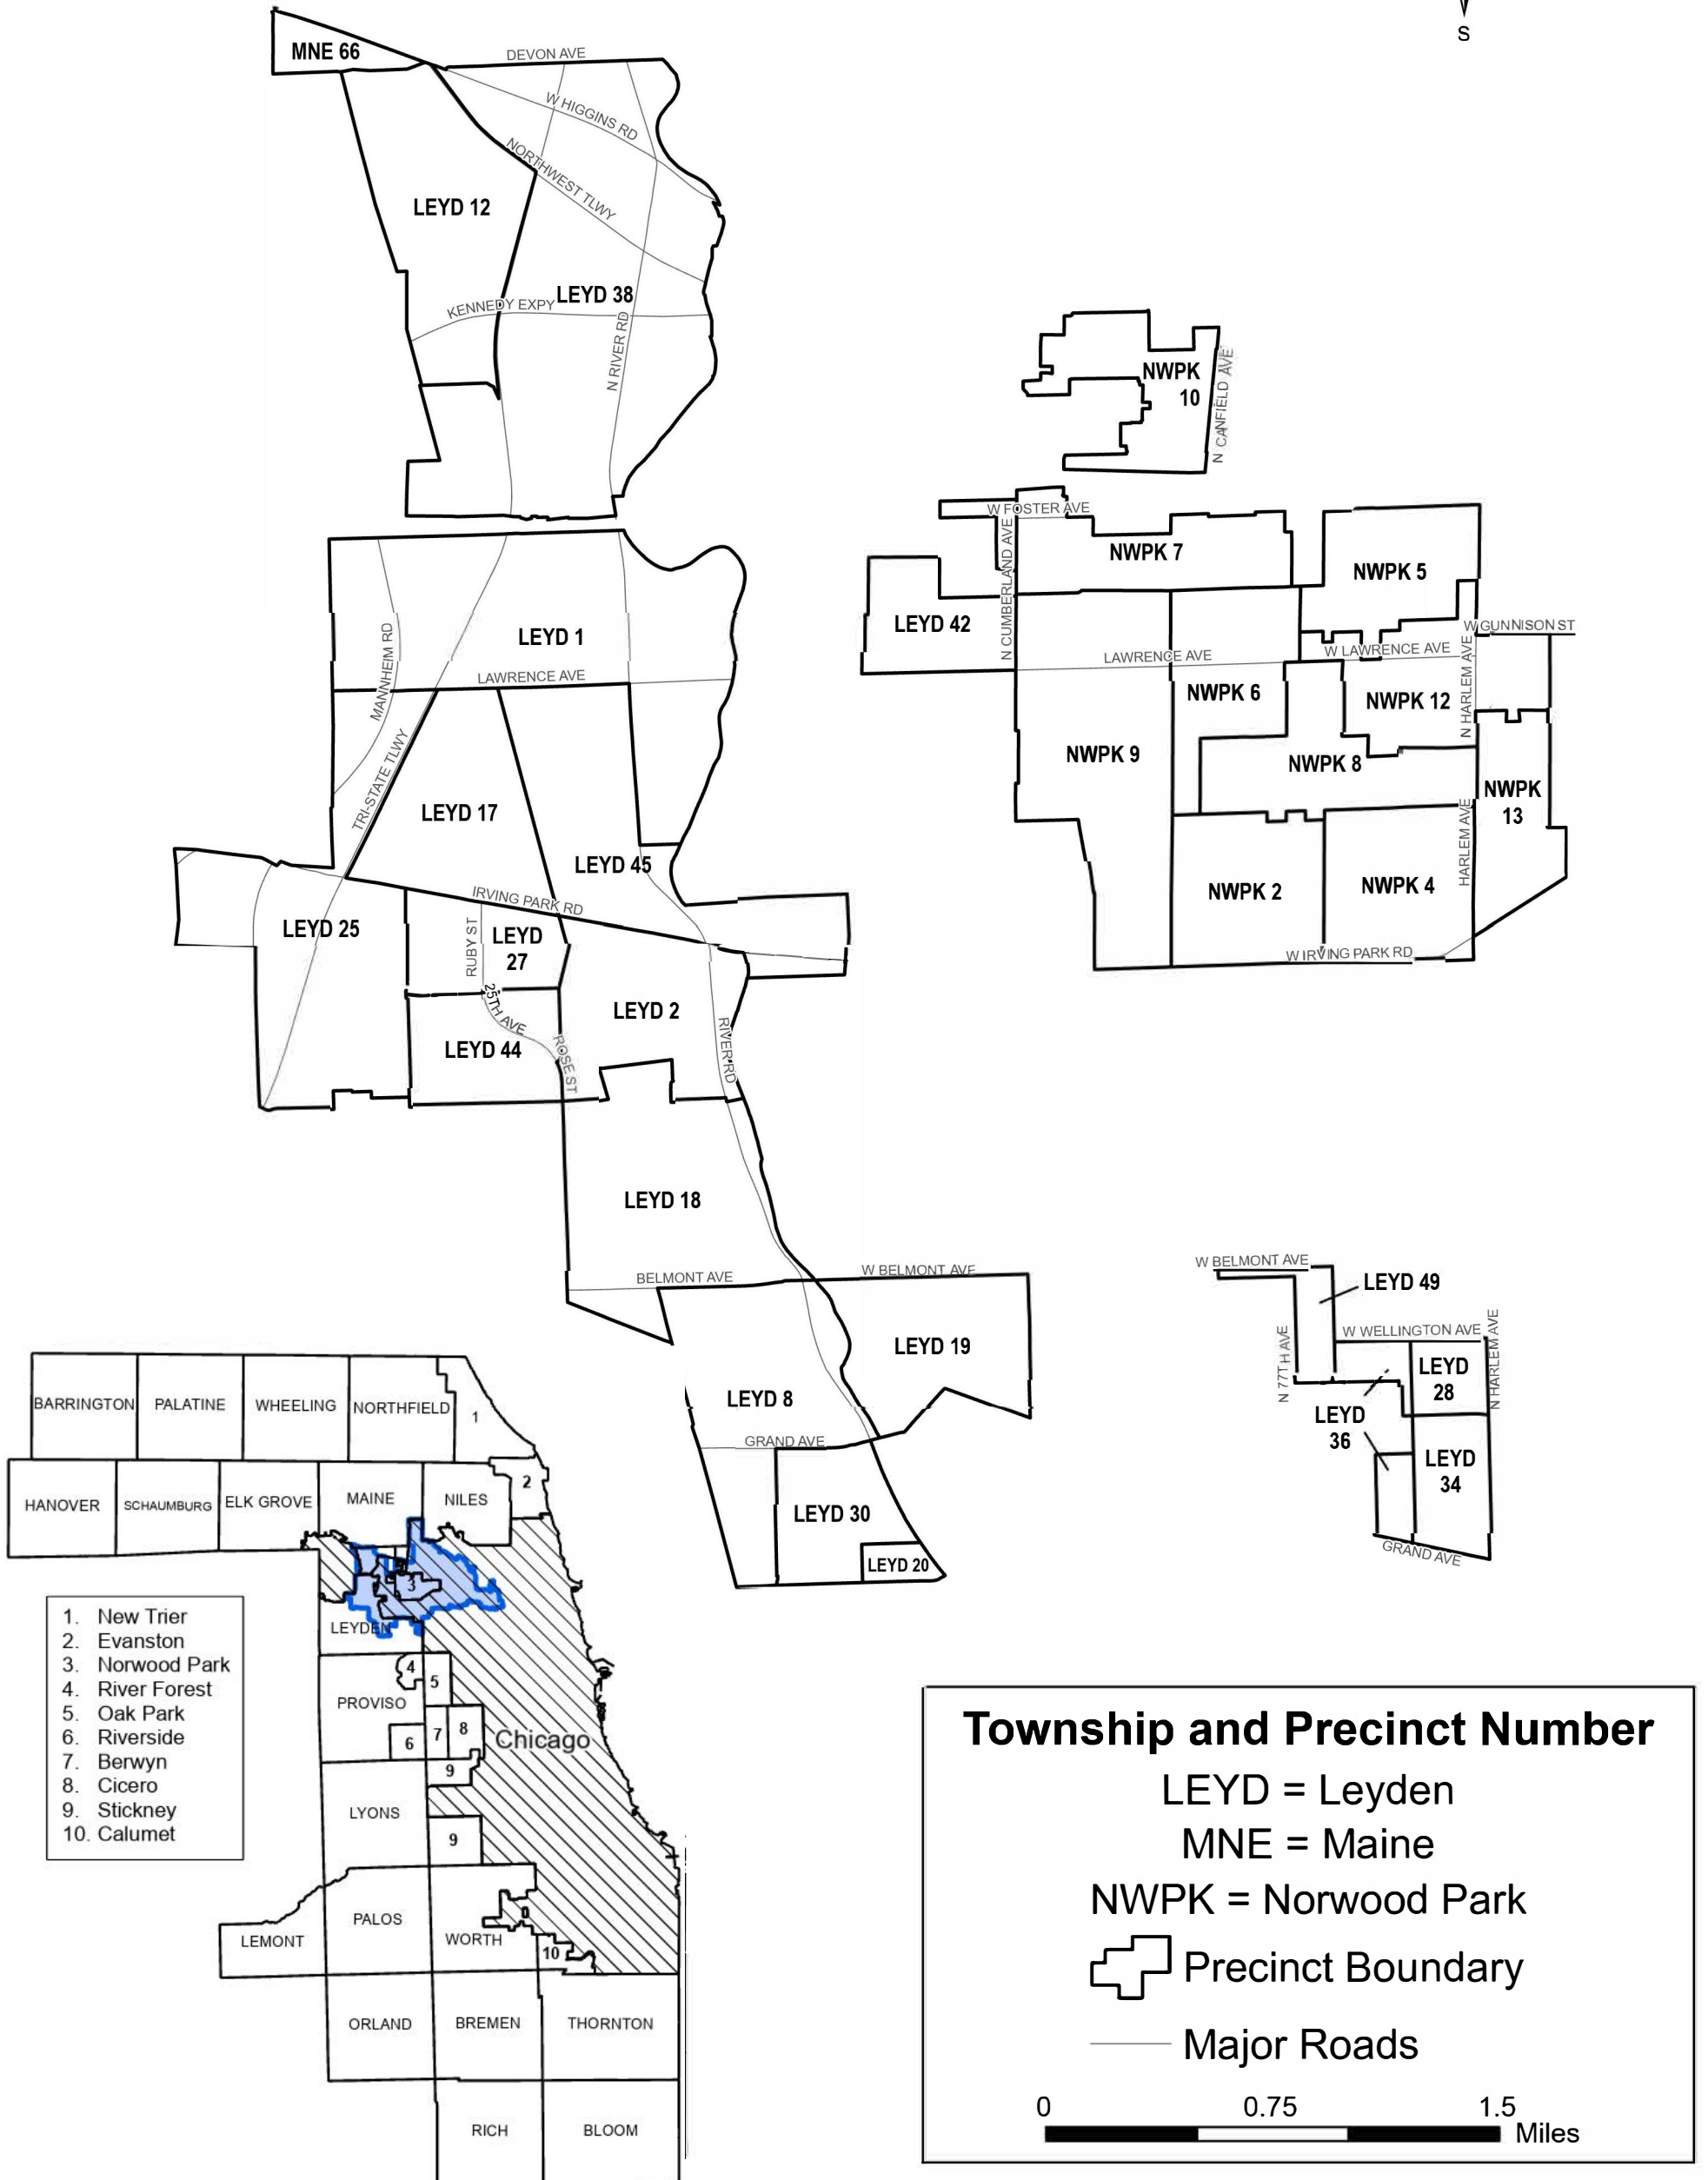

State Senate District 10

Cook County, IL

- 1. New Trier
- 2. Evanston
- 3. Norwood Park
- 4. River Forest
- 5. Oak Park
- 6. Riverside
- 7. Berwyn
- 8. Cicero
- 9. Stickney
- 10. Calumet

Township and Precinct Number

LEYD = Leyden
 MNE = Maine
 NWPK = Norwood Park

 Precinct Boundary

 Major Roads

0 0.75 1.5 Miles