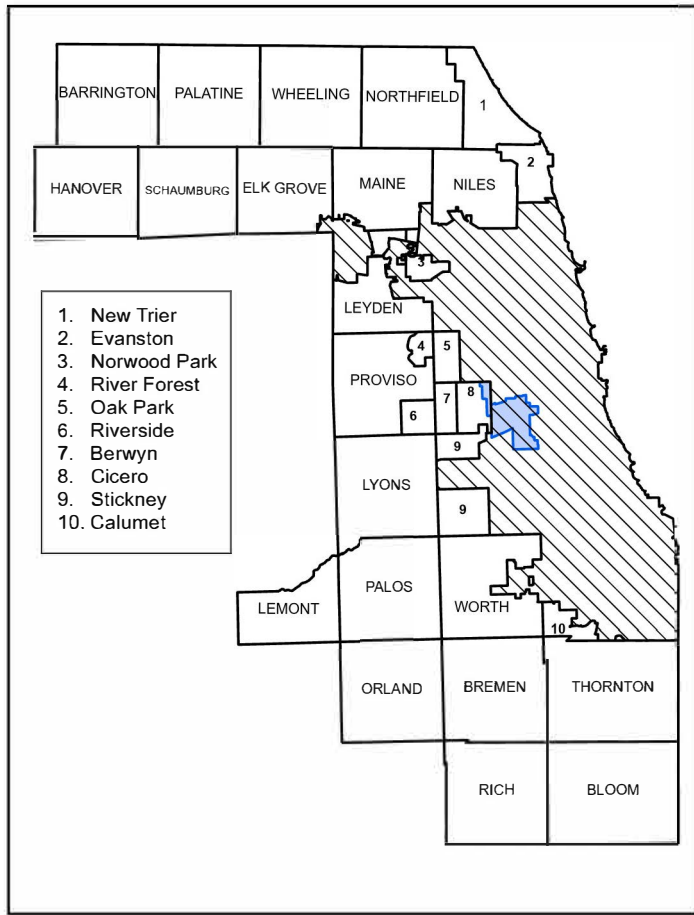

# State Senate District 12 Cook County, IL

**Township and Precinct Number**

CIC = Cicero

 Precinct Boundary

 Major Roads

 0 0.25 0.5 Miles

**Cook County Clerk's Office**  
Clerk Karen A. Yarbrough  
cookcountyclerkil.gov