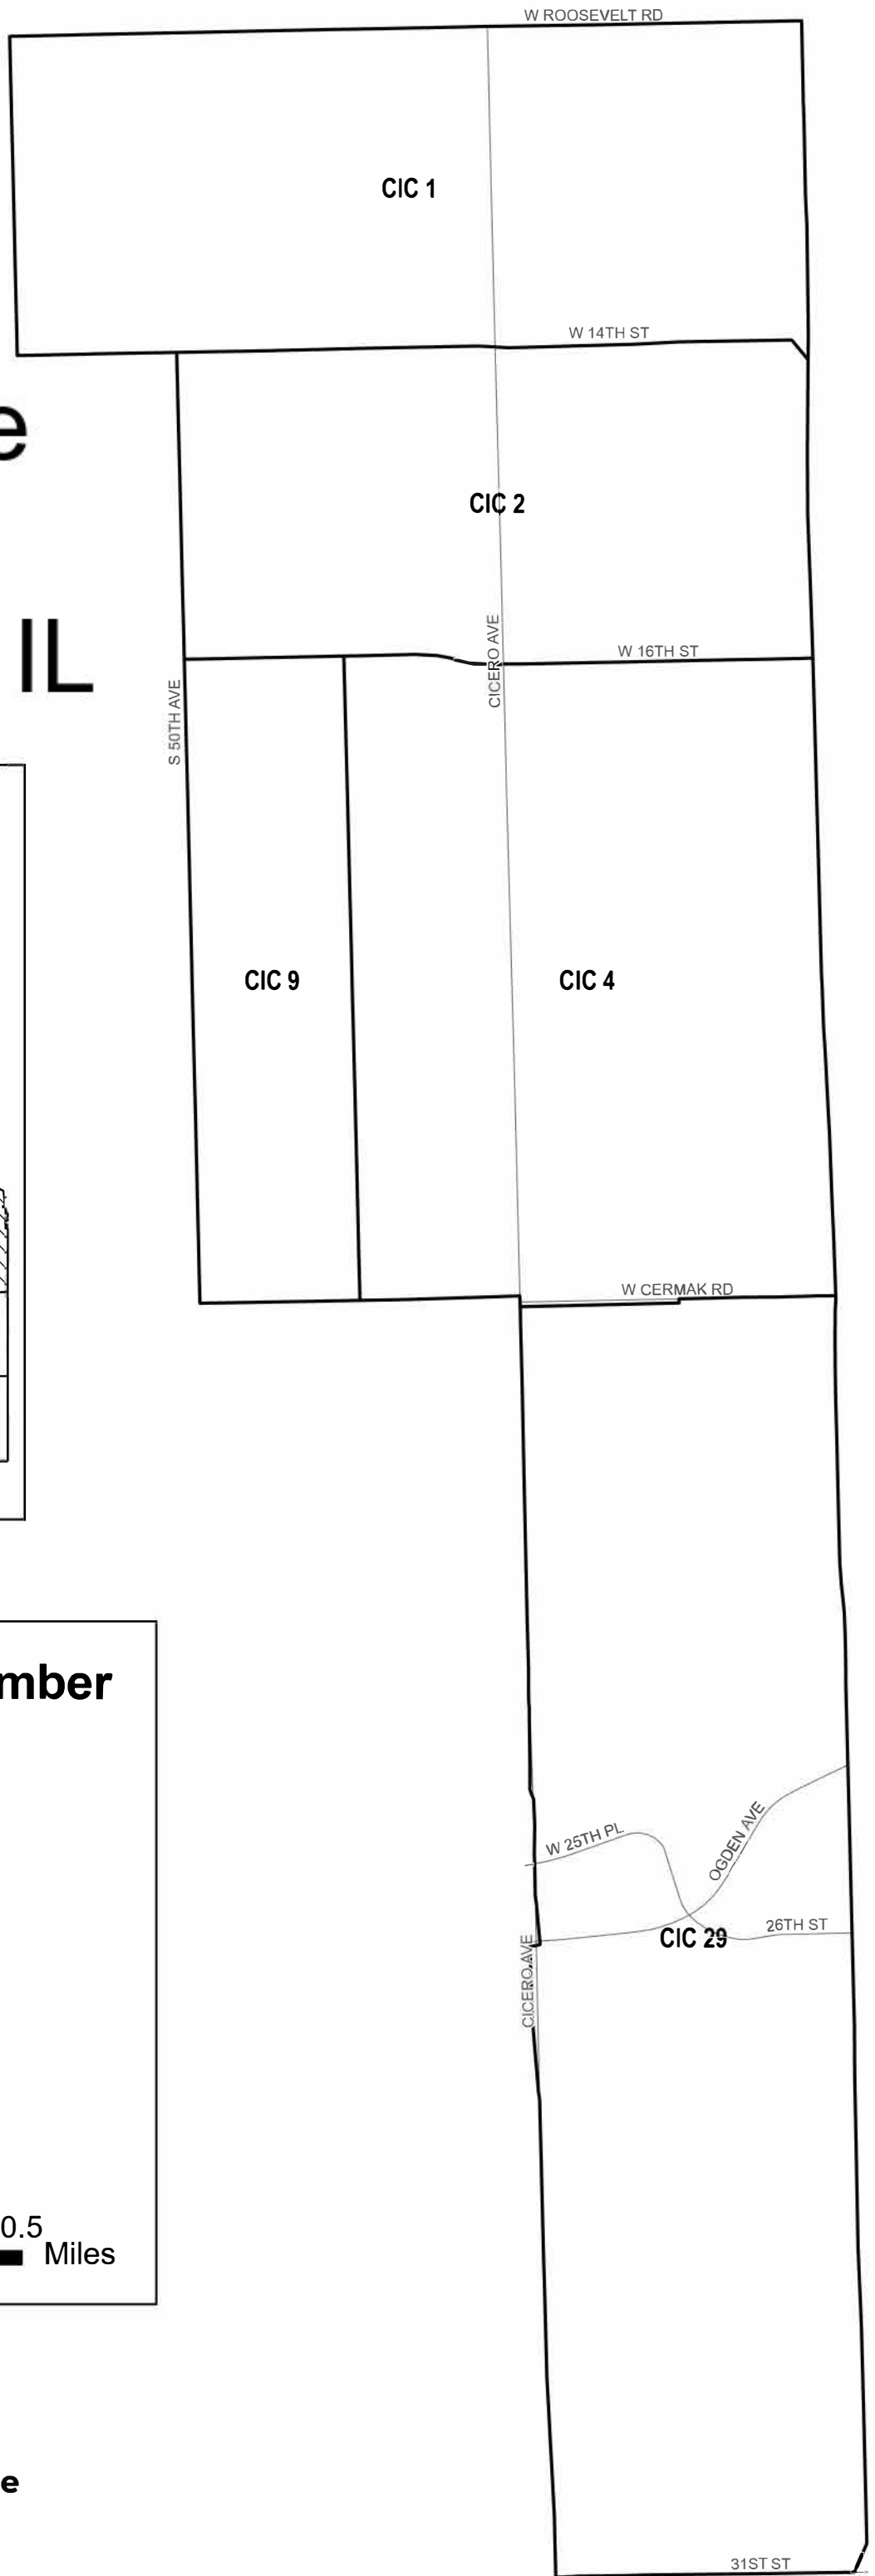

# State Senate District 12 Cook County, IL

**Township and Precinct Number**

CIC = Cicero

 Precinct Boundary

 Major Roads

 0 0.25 0.5 Miles

**Cook County Clerk's Office**  
Clerk Karen A. Yarbrough  
cookcountyclerkil.gov