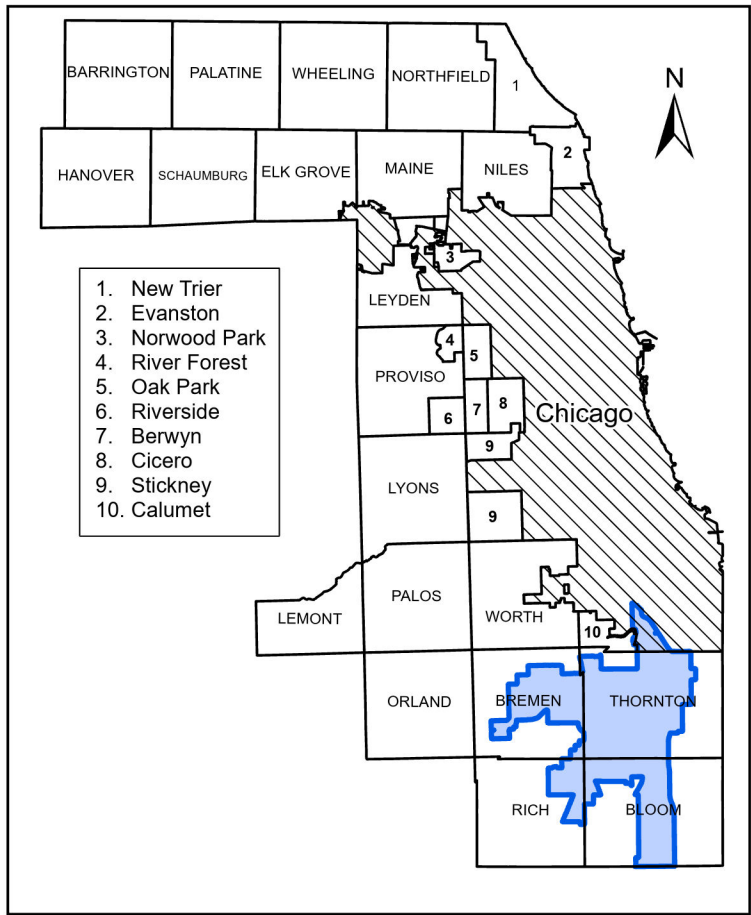

State Senate District 15

Cook County, IL

Township and Precinct Number

BRE = Bremen RIH - Rich
 BLM = Bloom THTN = Thornton

Precinct Boundary
 Major Roads

Cook County Clerk's Office
 Clerk Karen A. Yarbrough
cookcountyclerk.com