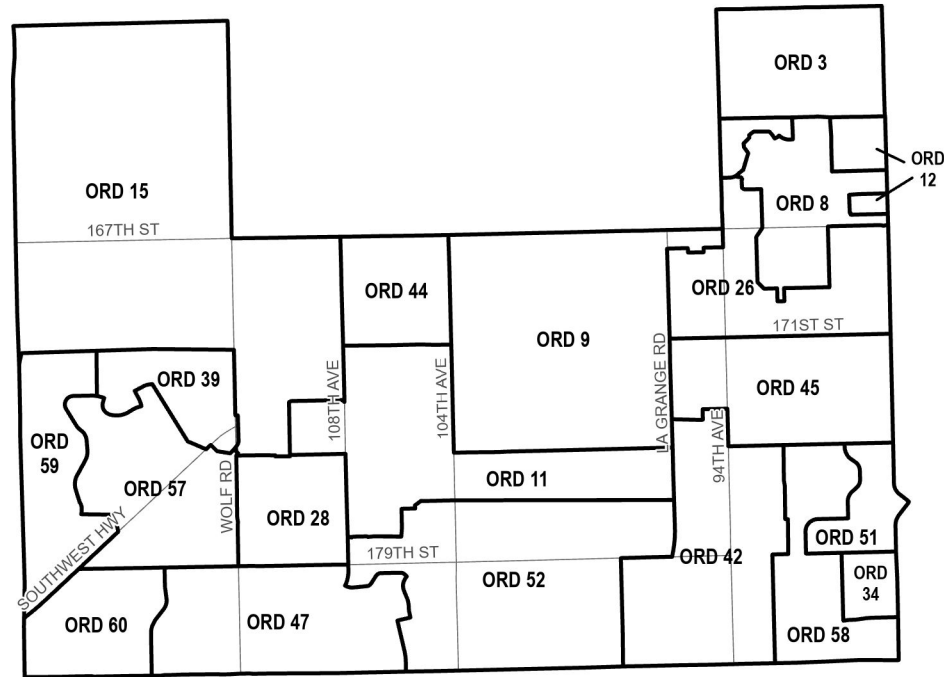

State Senate District 19 Cook County, IL

Township and Precinct Number

BRE = Bremen ORD = Orland

RIH = Rich

 Precinct Boundary

 Major Roads

1. New Trier
2. Evanston
3. Norwood Park
4. River Forest
5. Oak Park
6. Riverside
7. Berwyn
8. Cicero
9. Stickney
10. Calumet