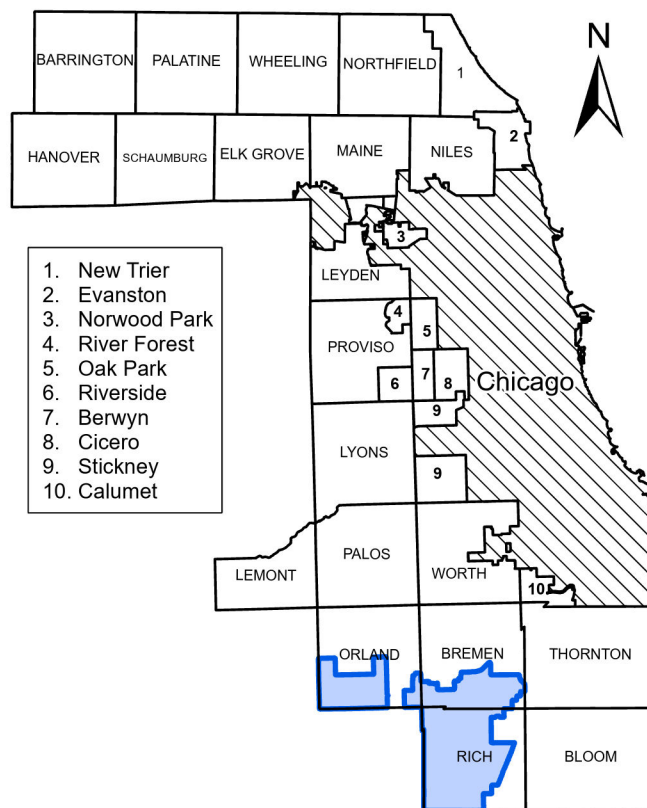

State Senate District 19 Cook County, IL

Township and Precinct Number

BRE = Bremen ORD = Orland

RIH = Rich

 Precinct Boundary

 Major Roads

1. New Trier
2. Evanston
3. Norwood Park
4. River Forest
5. Oak Park
6. Riverside
7. Berwyn
8. Cicero
9. Stickney
10. Calumet