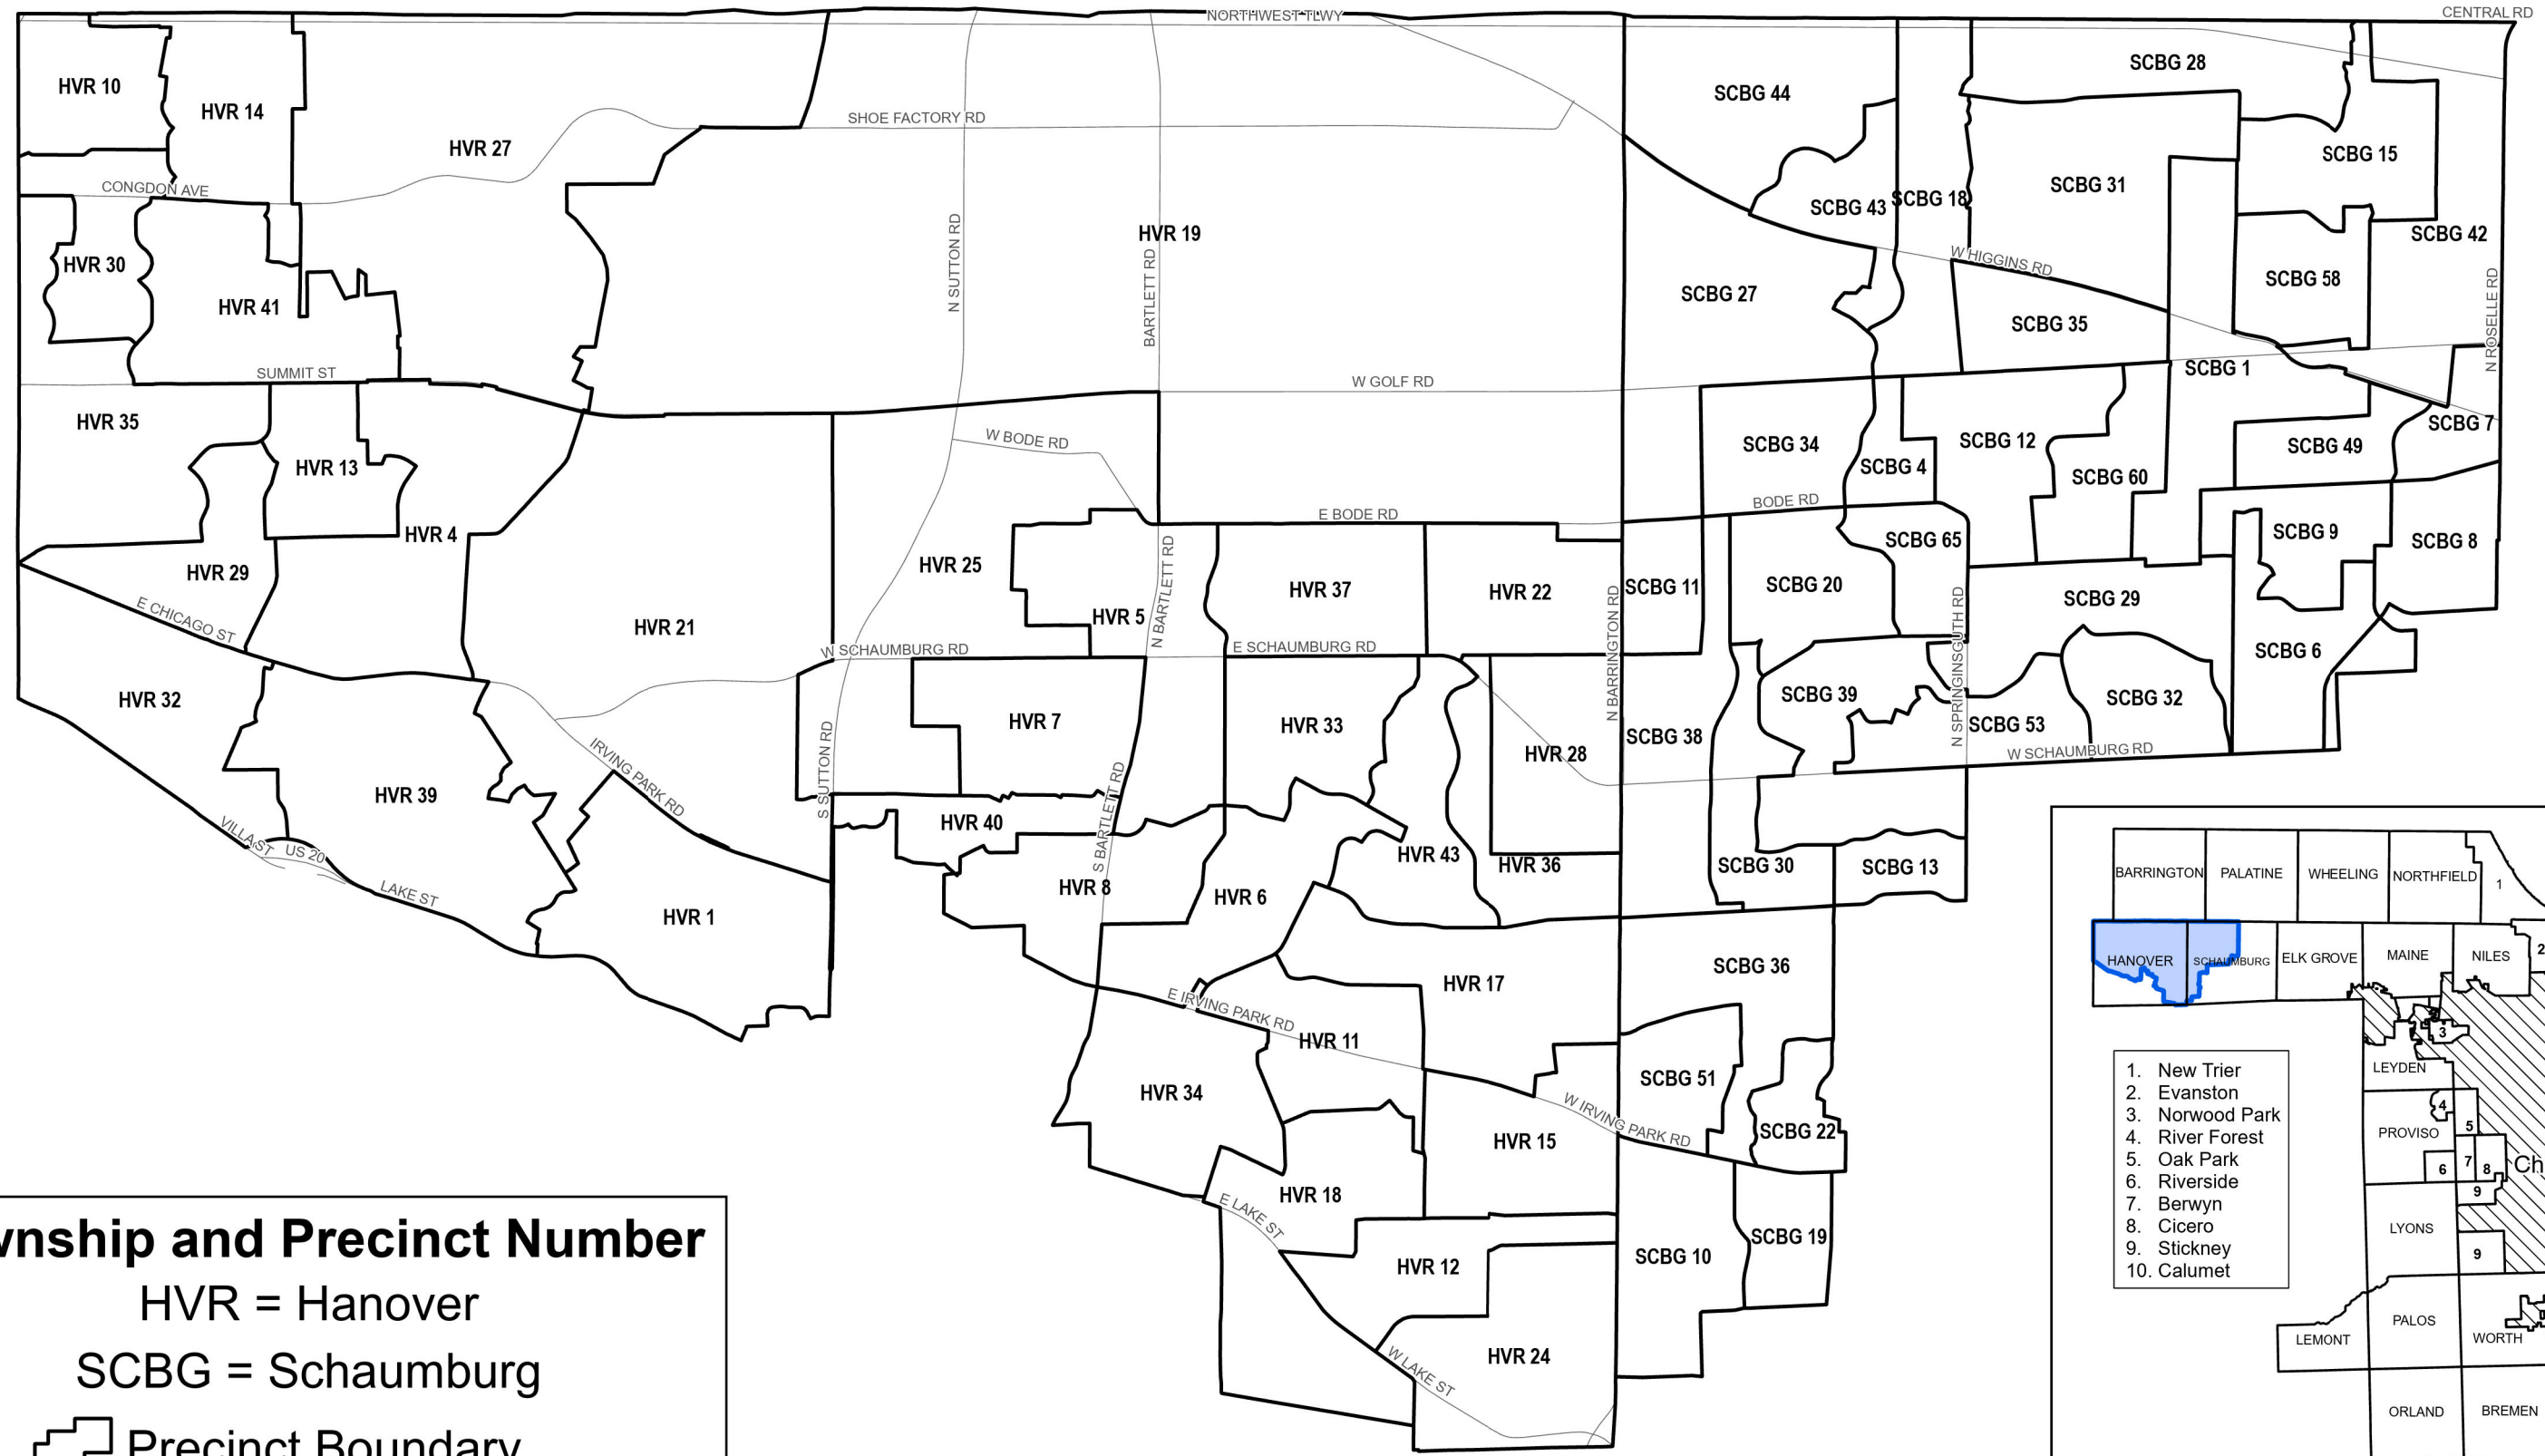

# State Senate District 22

## Cook County, IL

**Township and Precinct Number**  
 HVR = Hanover  
 SCBG = Schaumburg  
 Precinct Boundary  
 Major Roads

 **Cook County Clerk's Office**  
 Clerk Karen A. Yarbrough  
[cookcountyclerk.il.gov](http://cookcountyclerk.il.gov)