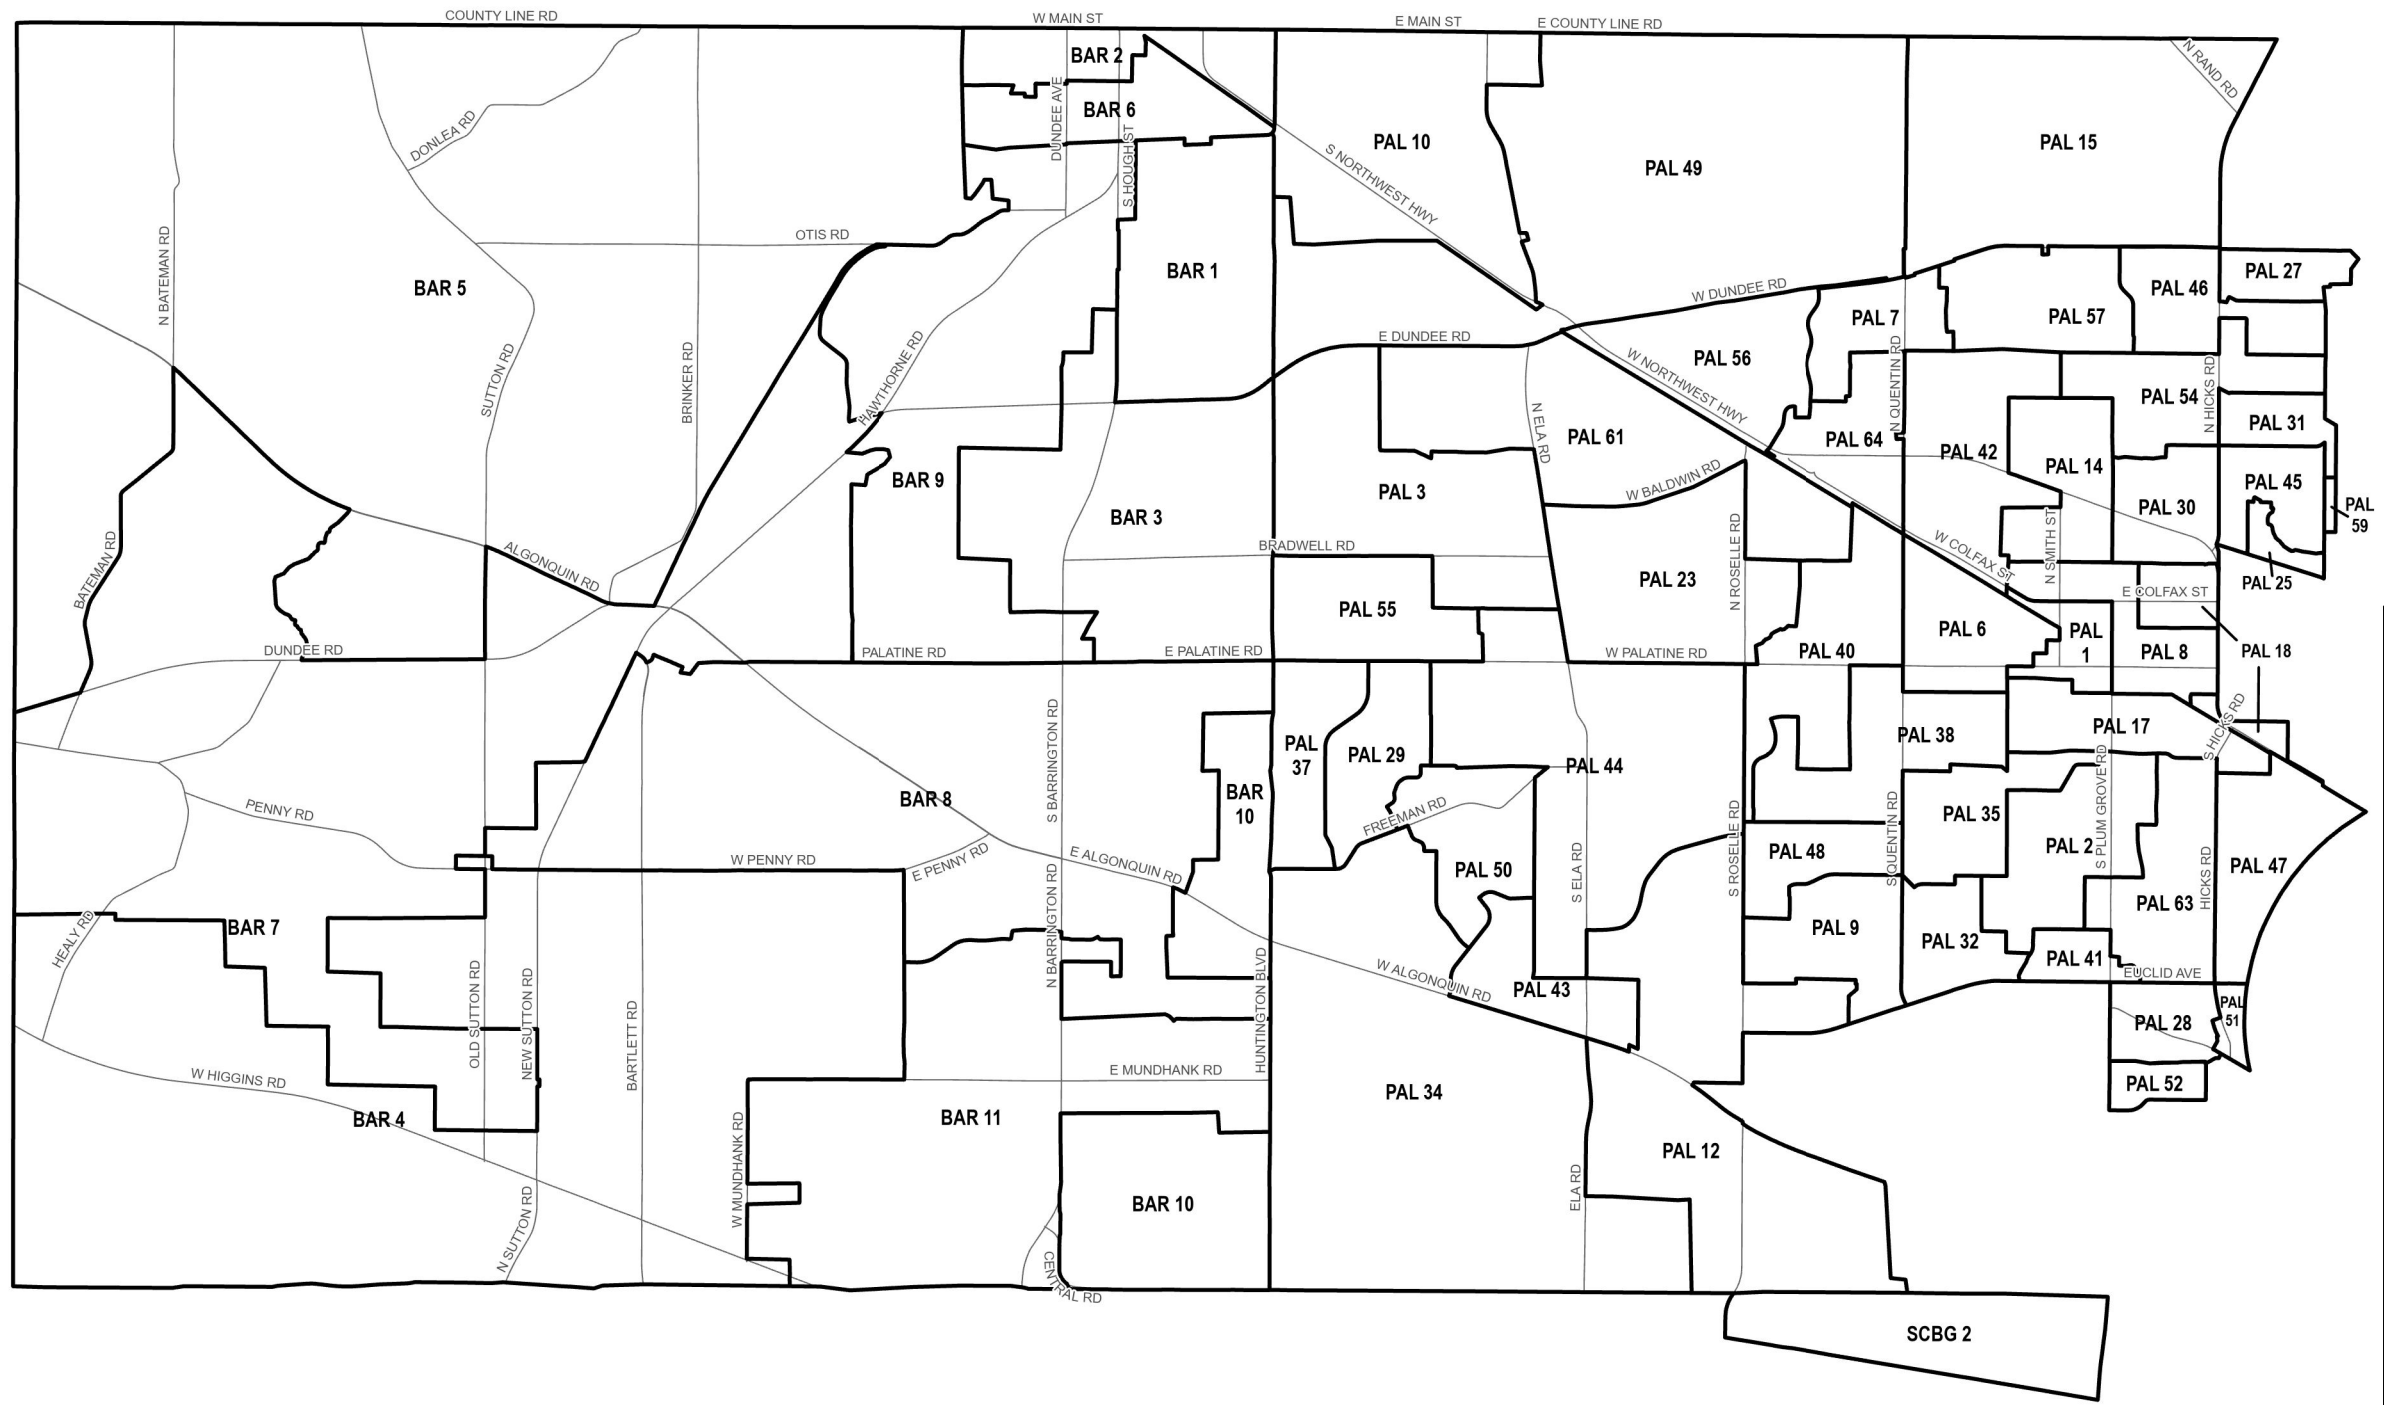

State Senate District 26 Cook County, IL

Township and Precinct Number
 BAR = Barrington
 PAL = Palatine
 — Precinct Boundary
 — Major Roads

Cook County Clerk's Office
 Clerk Karen A. Yarbrough
 cookcountyclerkil.gov