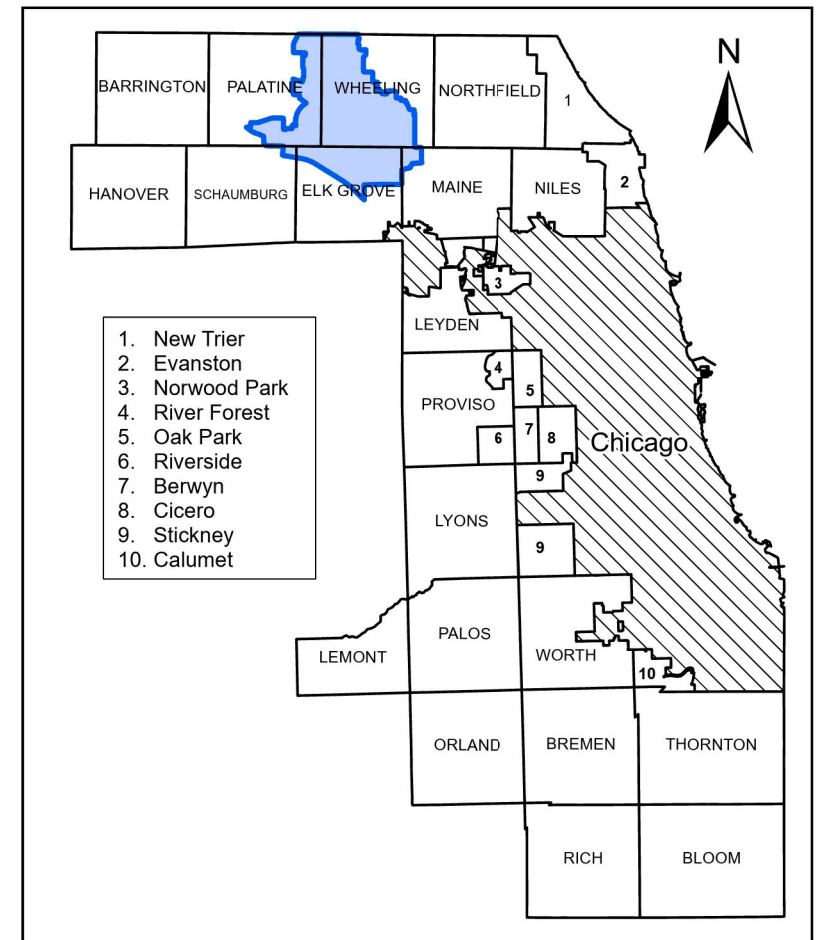

# State Senate District 27 Cook County, IL

**Township and Precinct Number**  
 EKG = Elk Grove    PAL = Palatine  
 MNE = Maine    WHE = Wheeling  
 SCBG = Schaumburg  
 —+— Precinct Boundary  
 — Major Roads