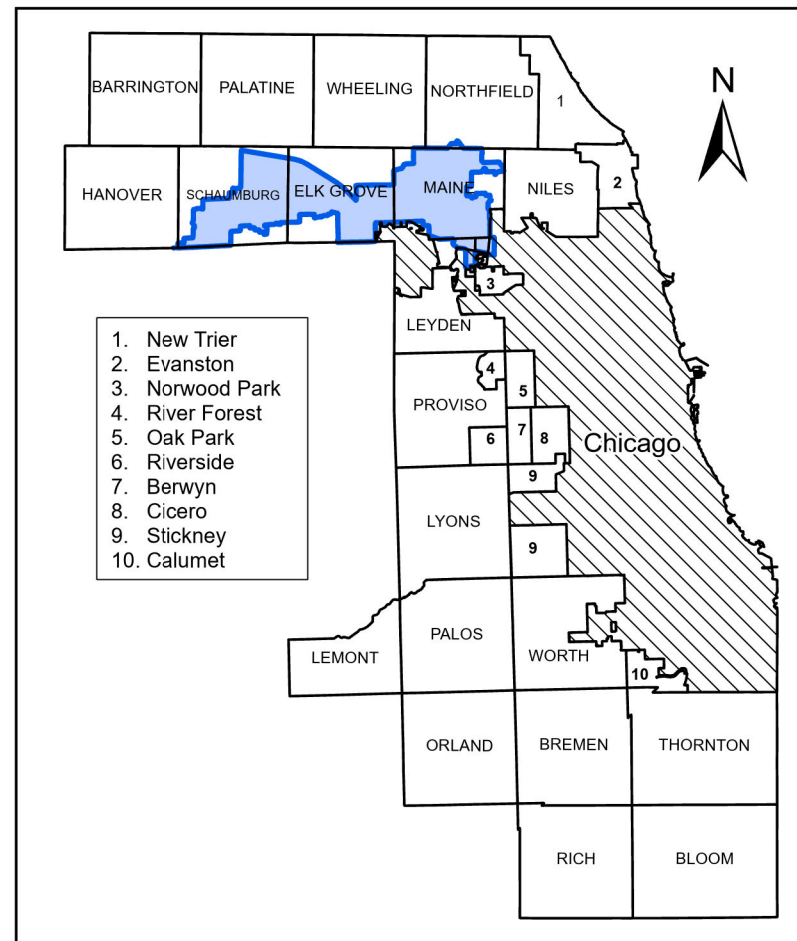

# State Senate District 28

## Cook County, IL

### Township and Precinct Number

EKG = Elk Grove MNE = Maine

LEYD = Leyden NFD = Northfield

NWPK = Norwood Park

SCBG = Schaumburg

— Precinct Boundary

— Major Roads