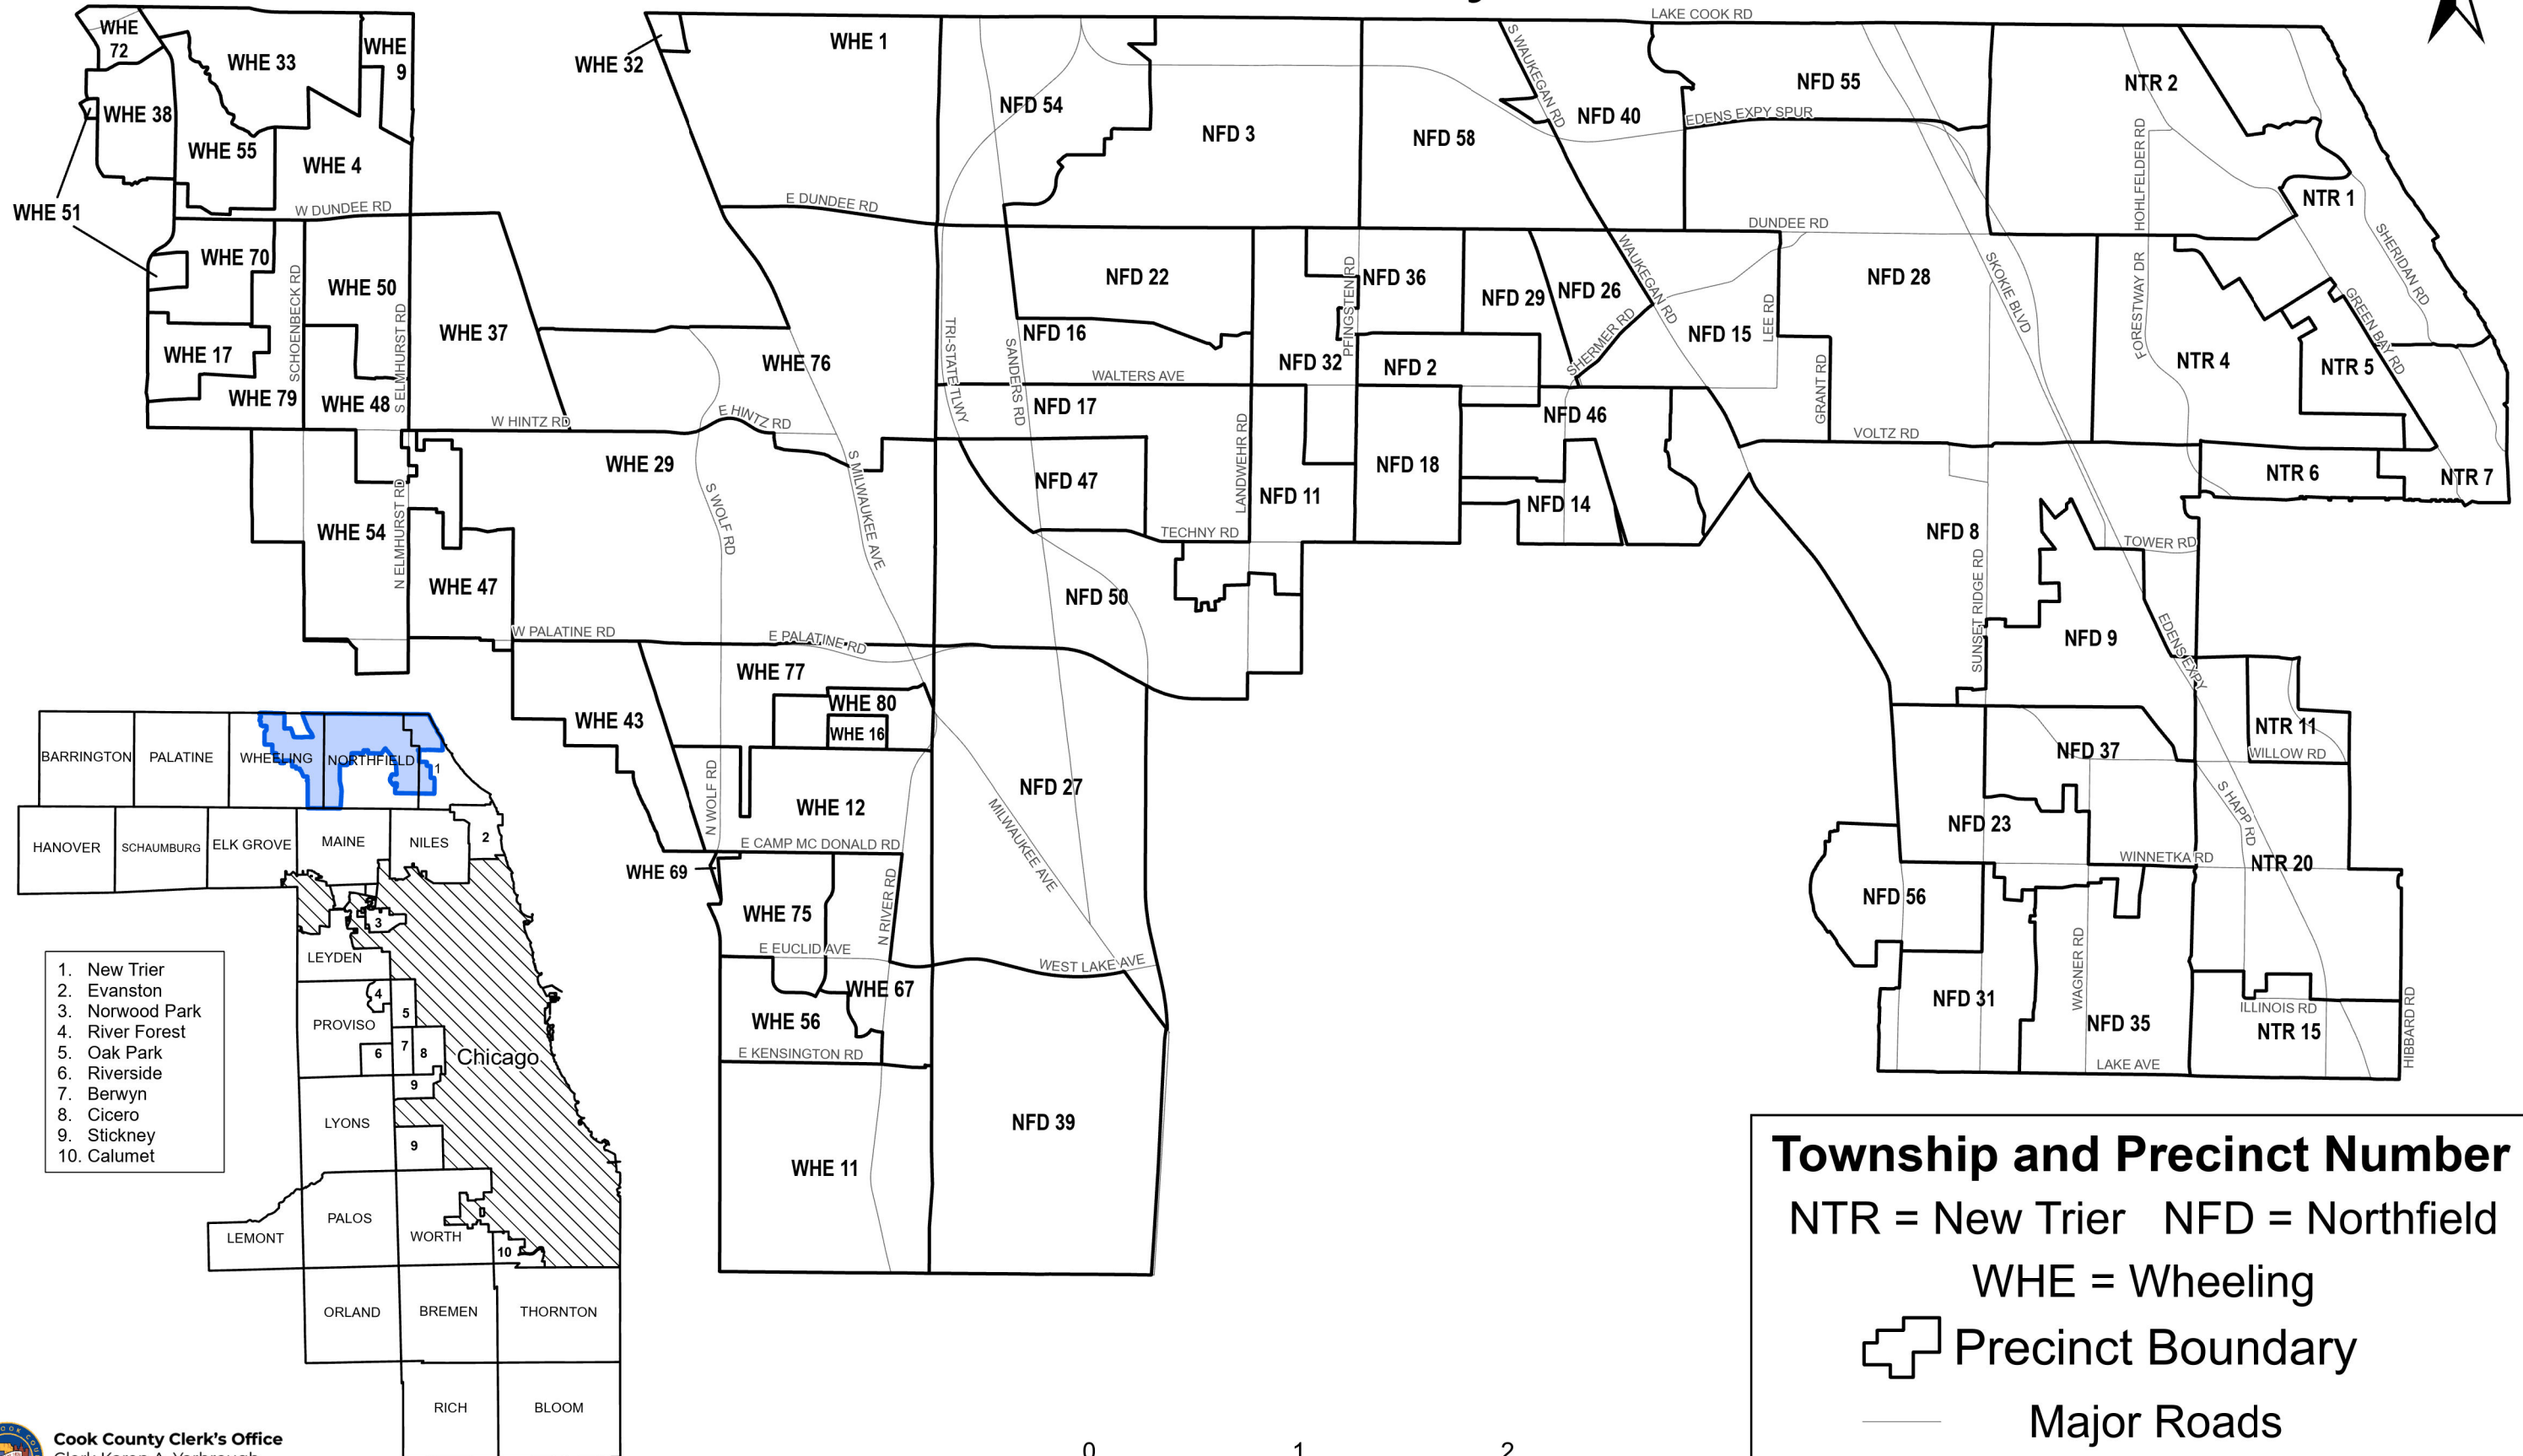

# State Senate District 29

## Cook County, IL

1. New Trier
2. Evanston
3. Norwood Park
4. River Forest
5. Oak Park
6. Riverside
7. Berwyn
8. Cicero
9. Stickney
10. Calumet