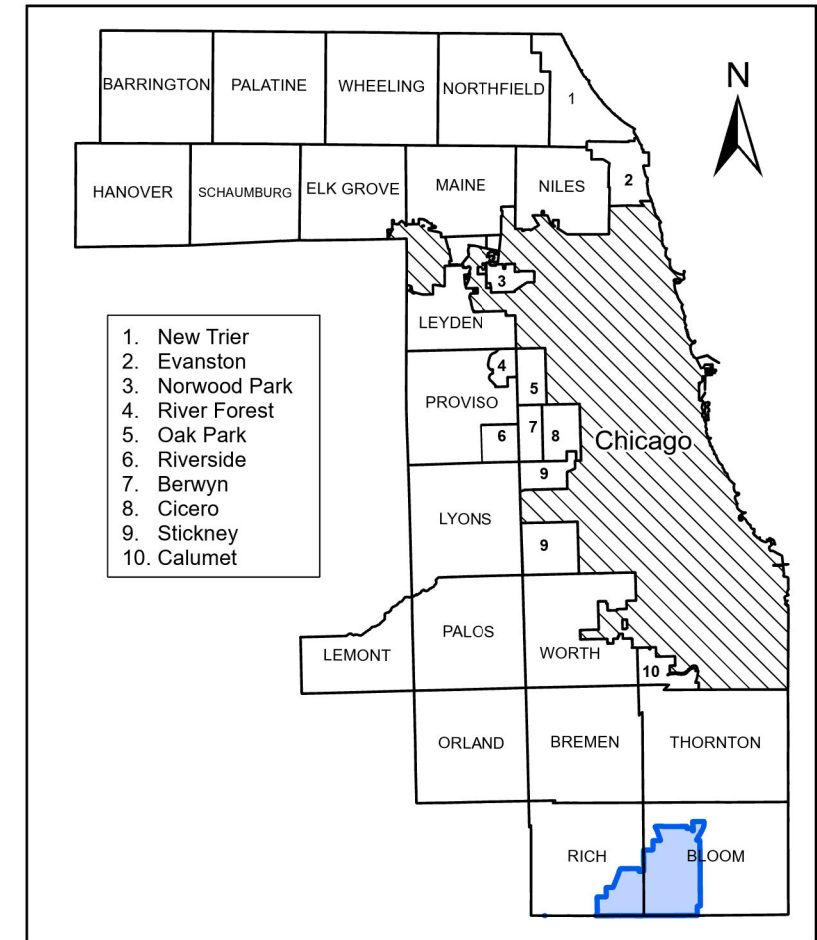

State Senate District 40 Cook County, IL

Township and Precinct Number
 BLM = Bloom
 RIH = Rich
 + Precinct Boundary
 — Major Roads