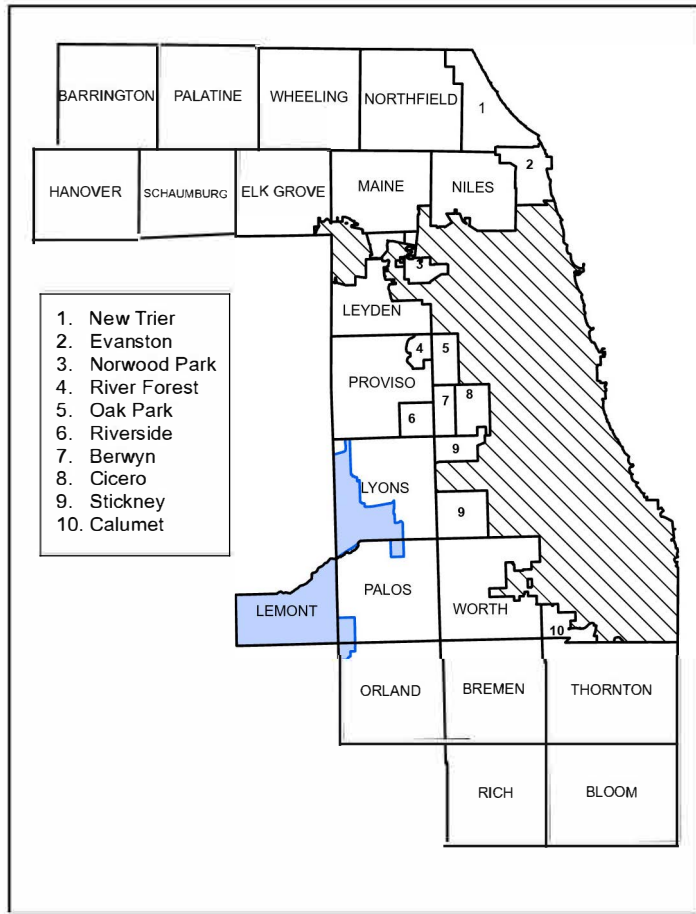

State Senate District 41

Cook County, IL

Township and Precinct Number

LMT = Lemont ORD = Orland

LYN = Lyons PLS = Palos

⊕ Precinct Boundary

— Major Roads

Cook County Clerk's Office
 Clerk Karen A. Yarbrough
cookcountyclerk.il.gov