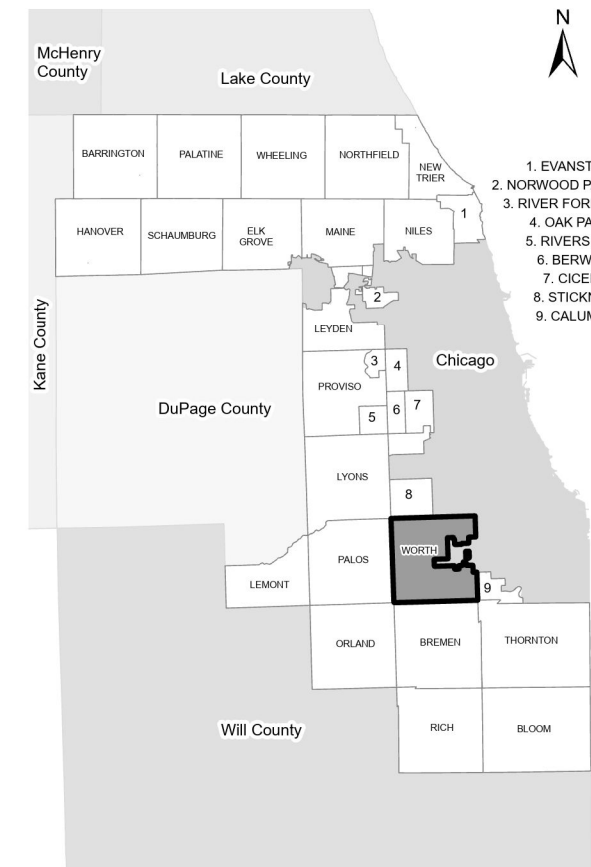

# WORTH Township

## County Inset

- Precincts
- Railroad
- Forest Preserve
- Municipality

Streets, Railroad Lines, Forest Preserve and Municipality Boundaries provided by the Cook County Department of Geographic Information Systems.

**Cook County Clerk's Office**  
Clerk Karen A. Yarbrough  
[cookcountyclerk.il.gov](http://cookcountyclerk.il.gov)

Precinct Boundaries: Updated 2022