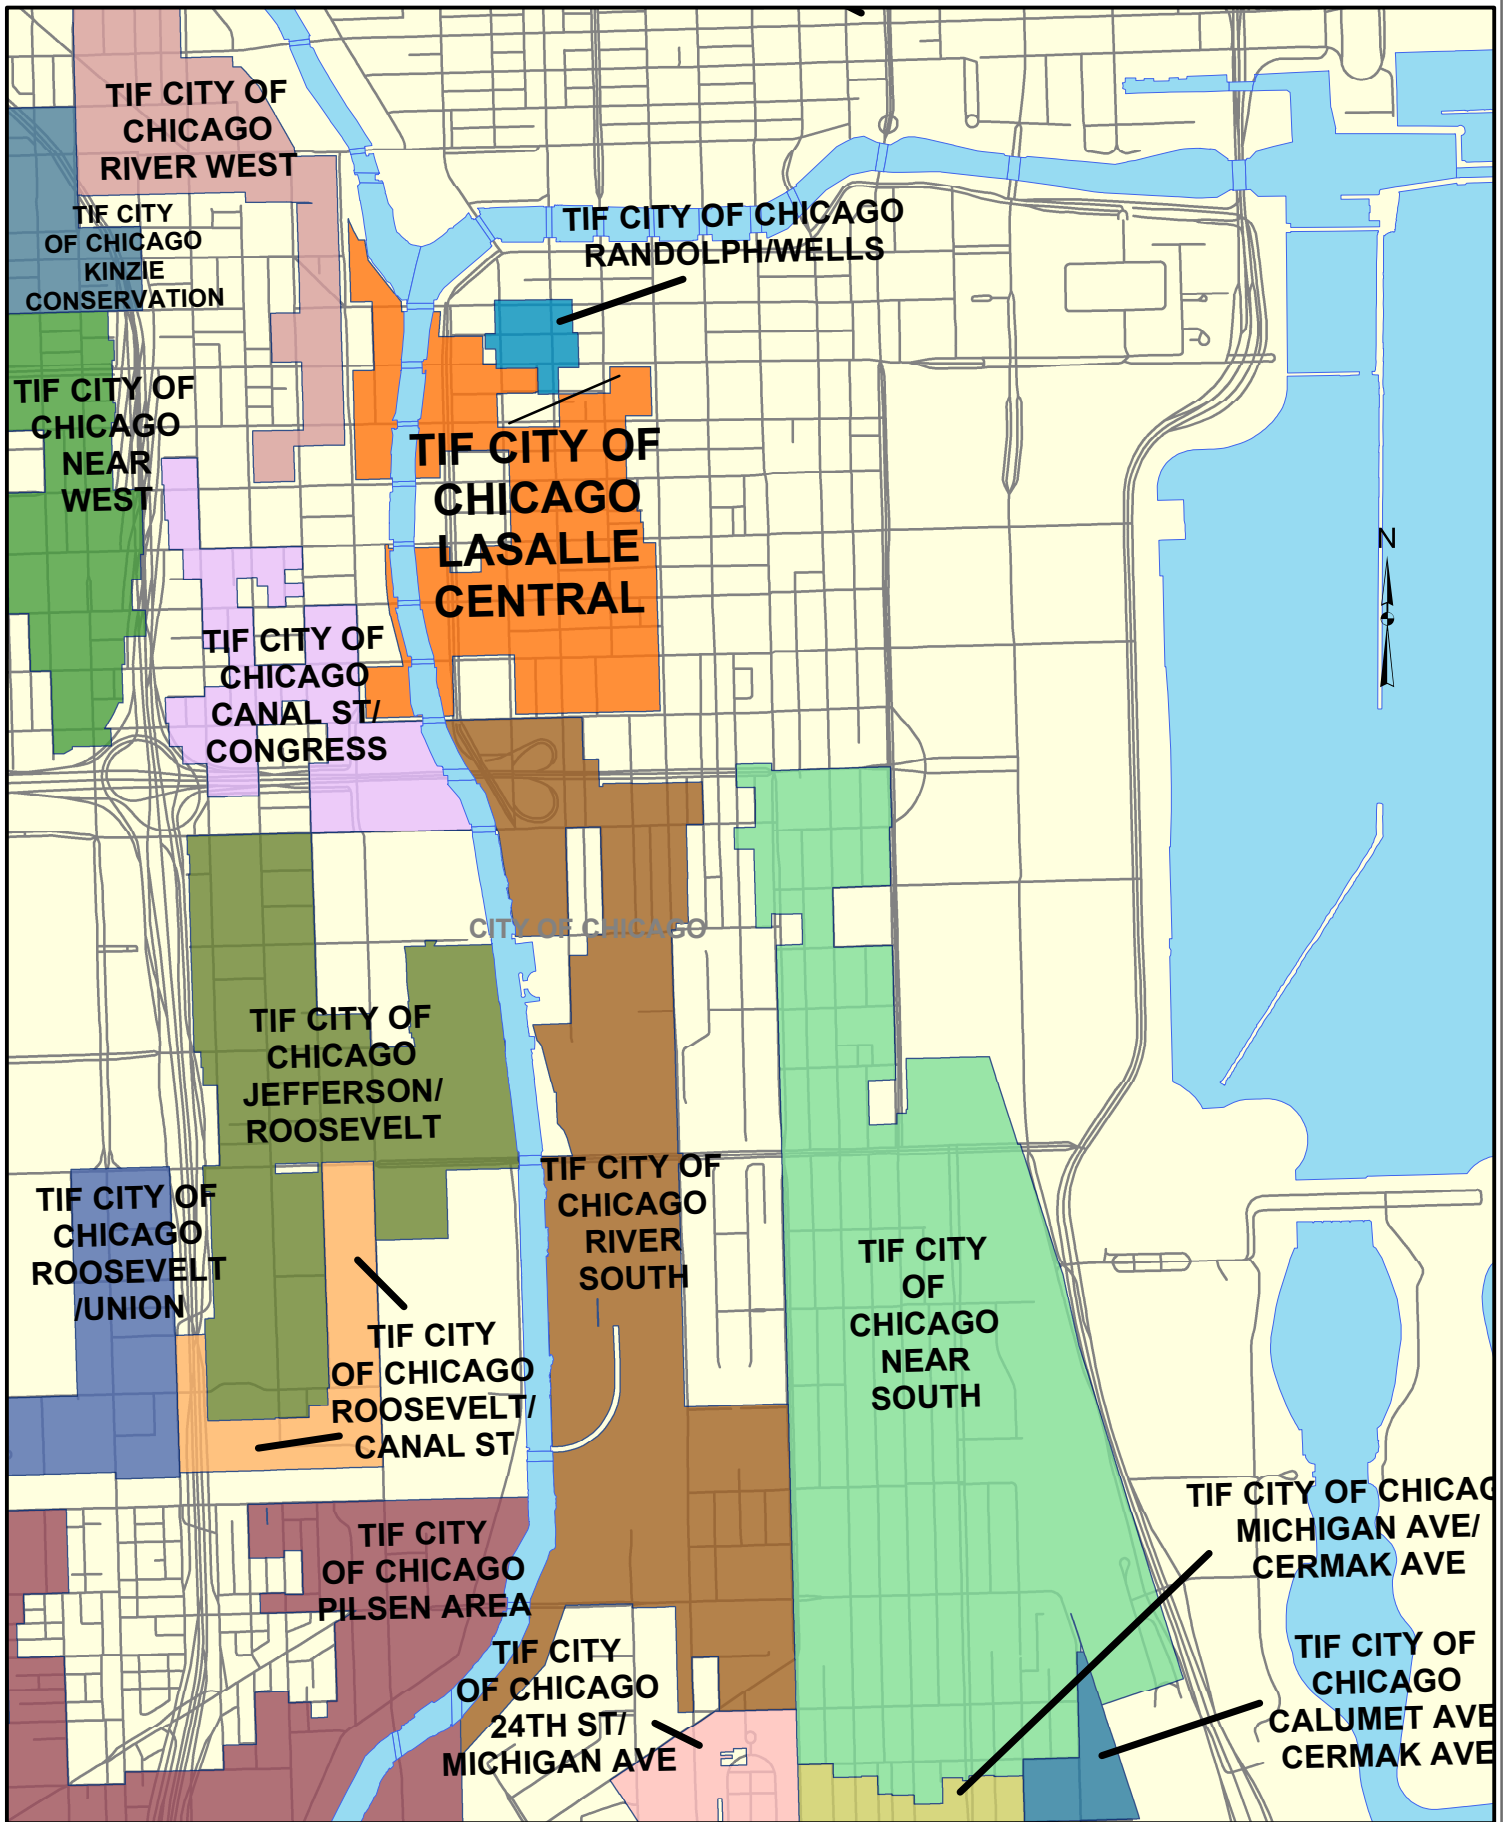

Tax Increment Financing Districts - City of Chicago LaSalle Central

David Orr
Cook County Clerk

LEGEND

Chicago	TIF
Suburban Cook	Road