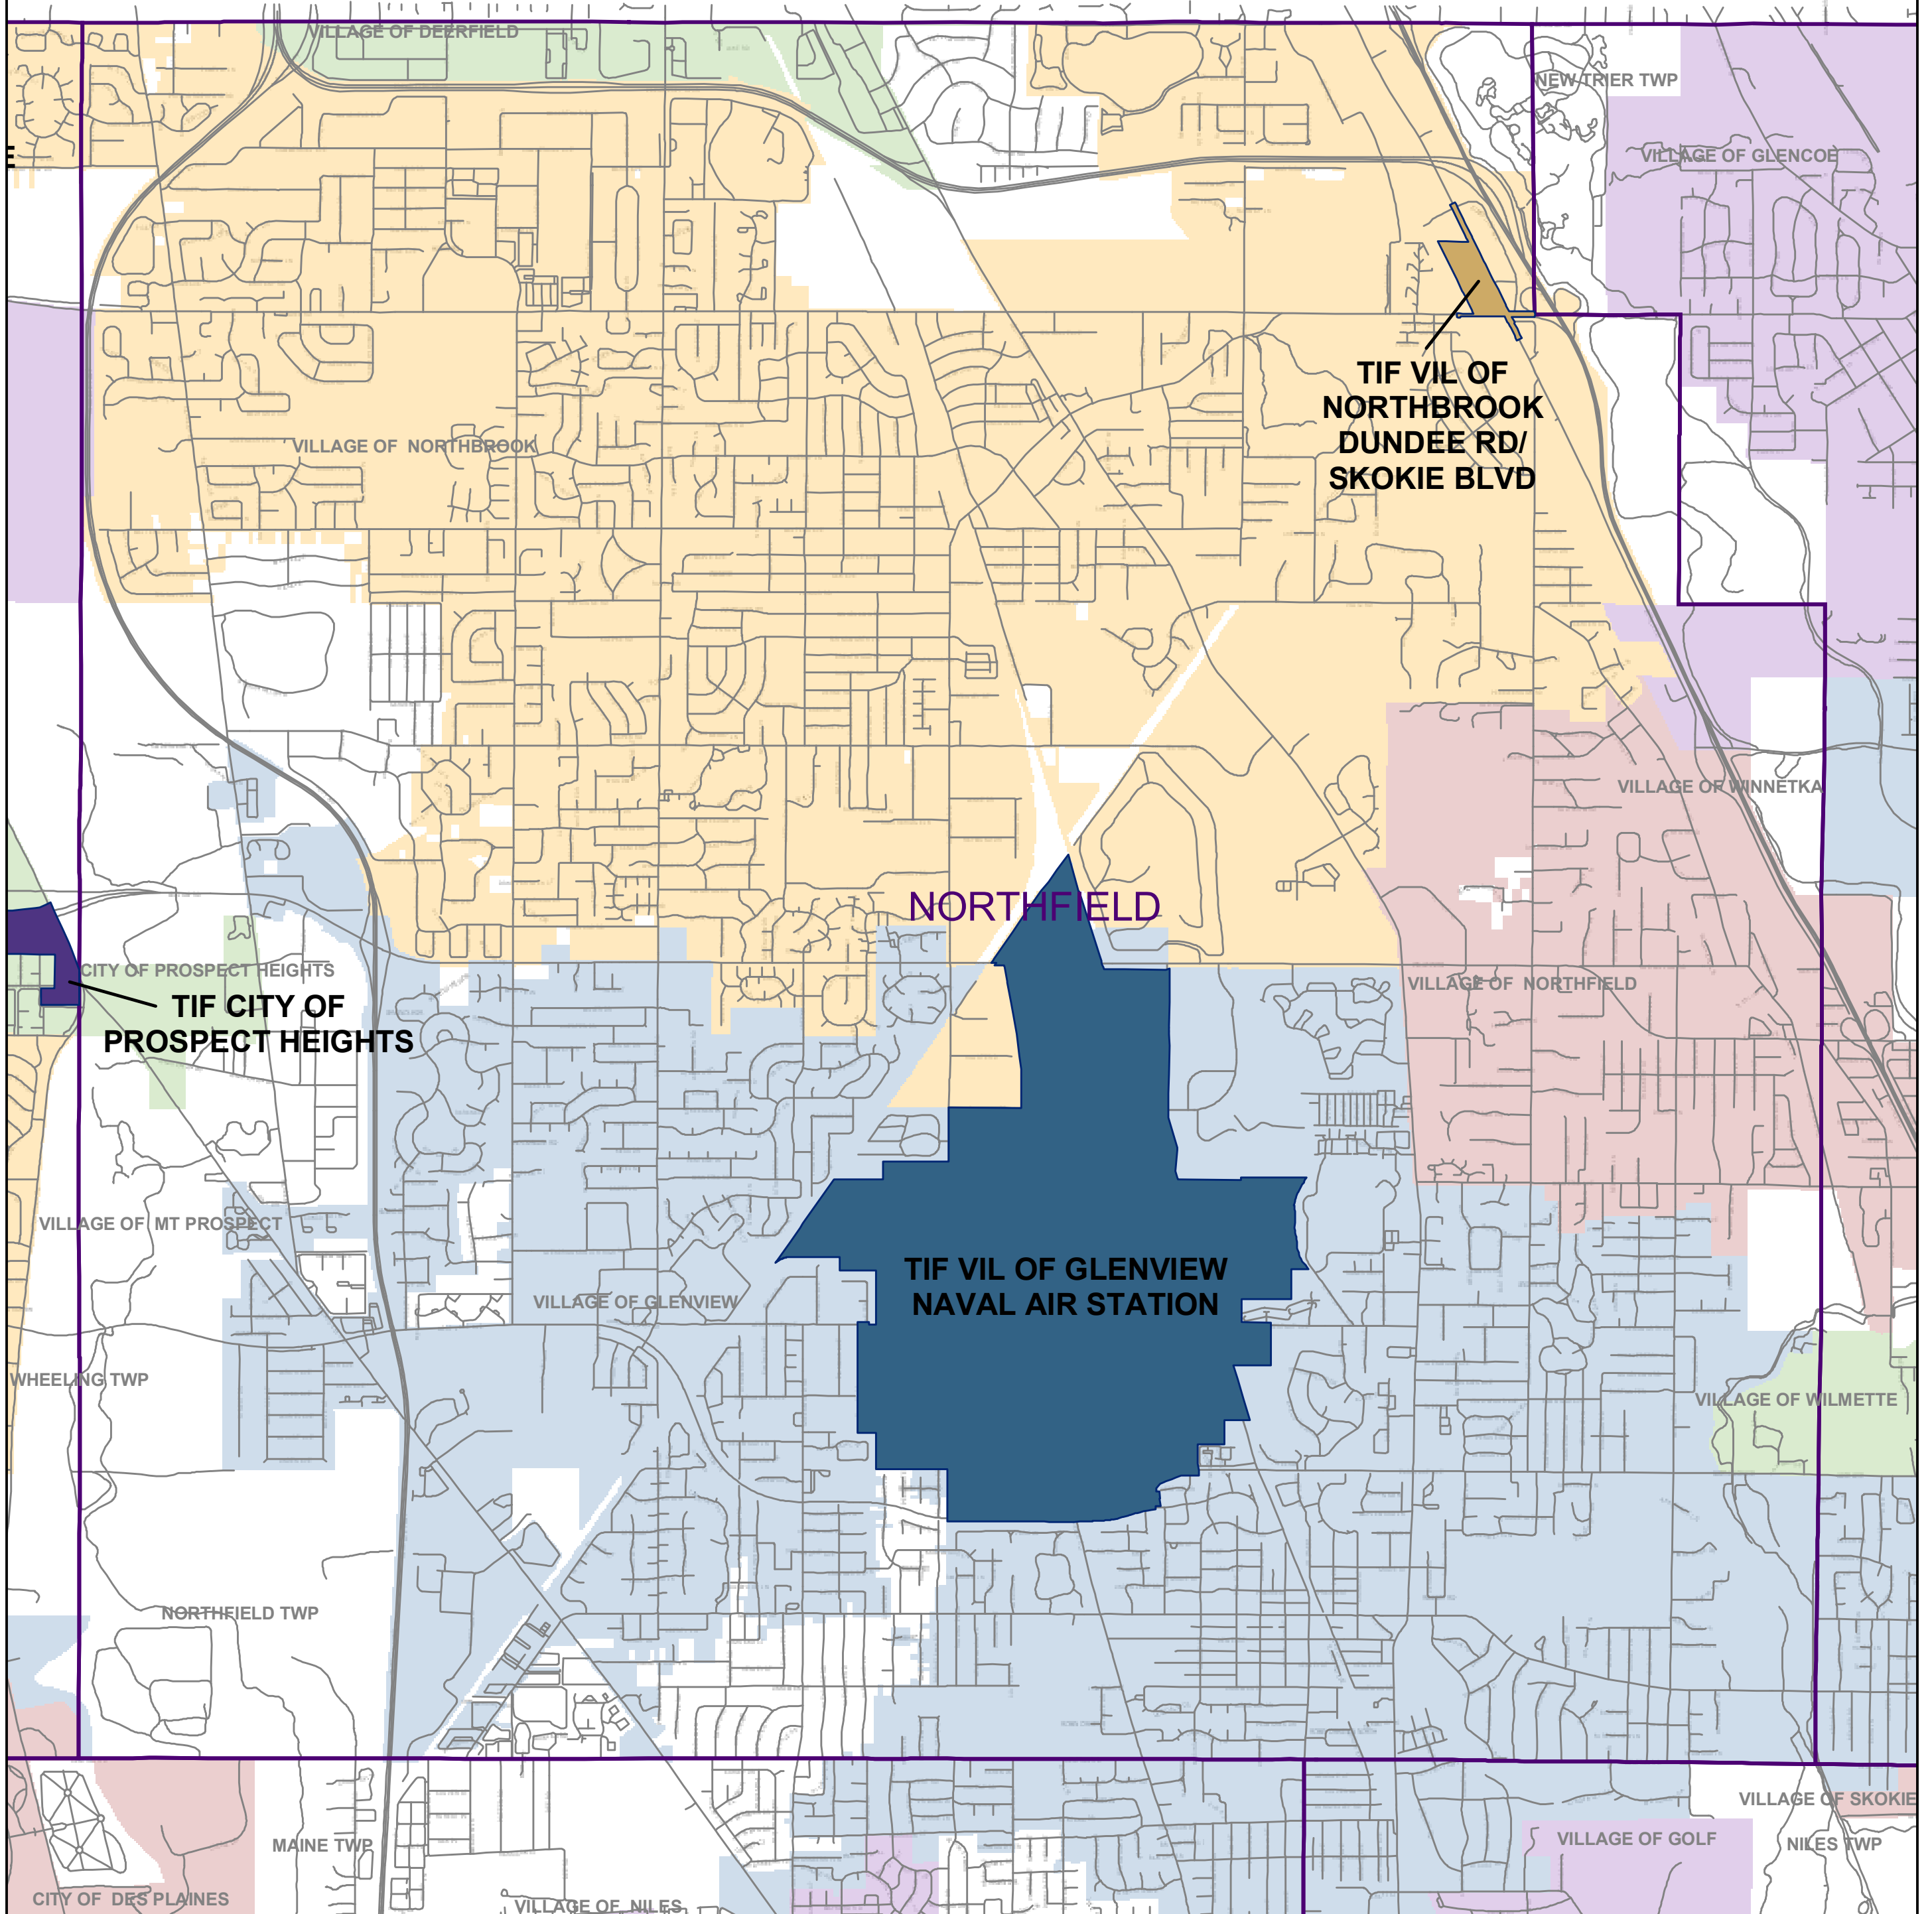

# Tax Increment Financing Districts - Northfield Township

**David Orr**  
Cook County Clerk

**LEGEND**

- Municipality
- TIF
- Township
- Road

This map represents tax year 2012 TIFs only  
Former and future TIFs are not shown

This map was created using Cook County  
GIS Data by the Cook County Clerk Map Dept  
4th Floor 118 N Clark Street, Chicago, IL 60602  
[www.cookcountyclerk.com](http://www.cookcountyclerk.com)

©2013 Cook County, Illinois; All Rights Reserved